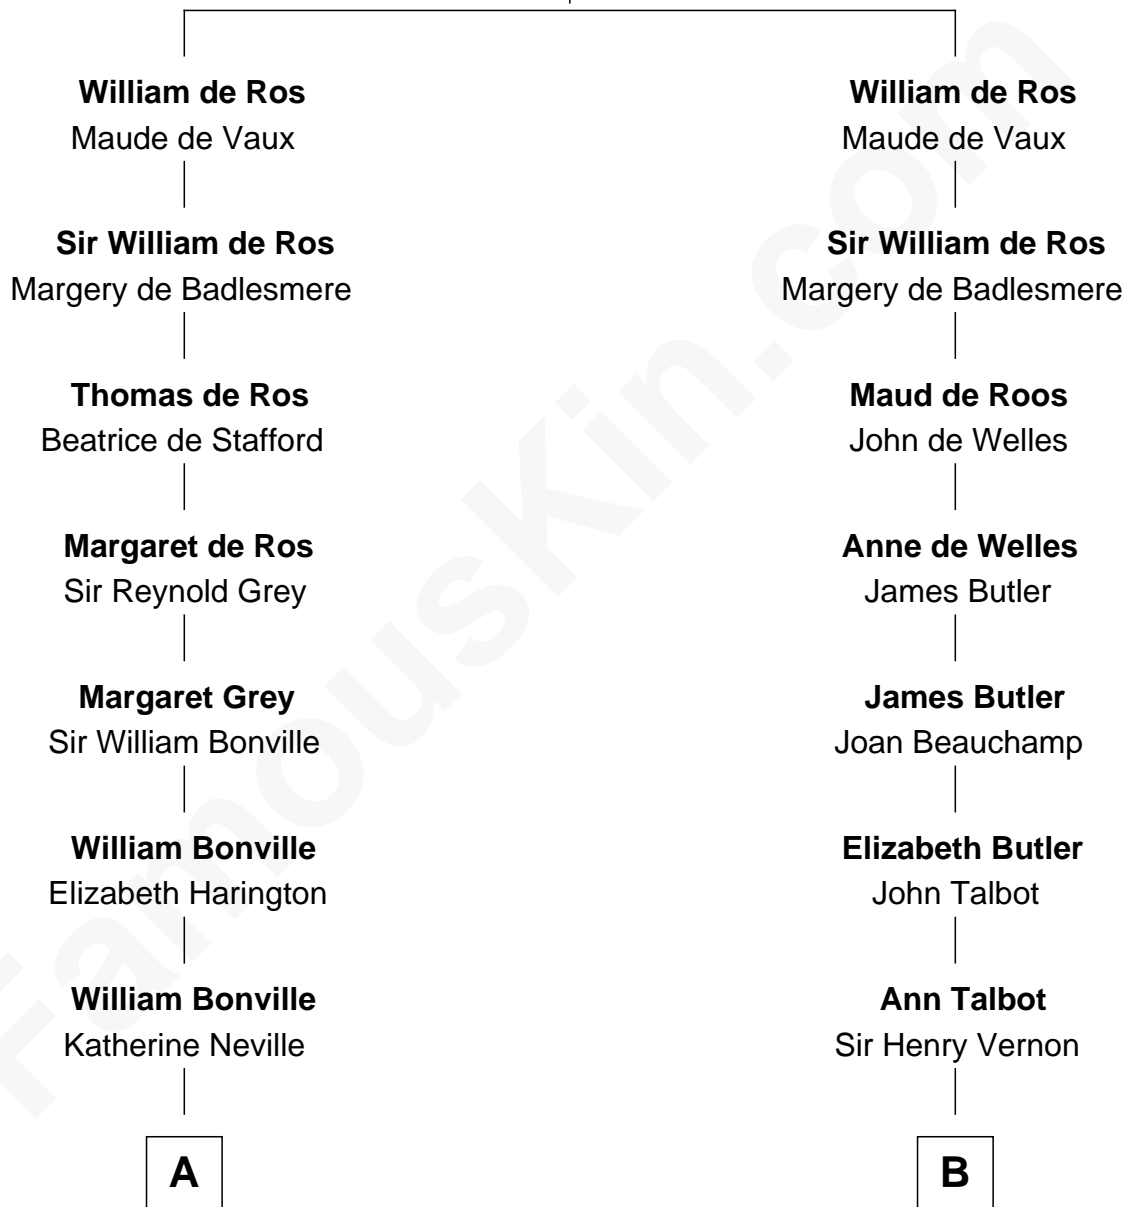

Sir Robert de Ros

Isabel de Aubeney