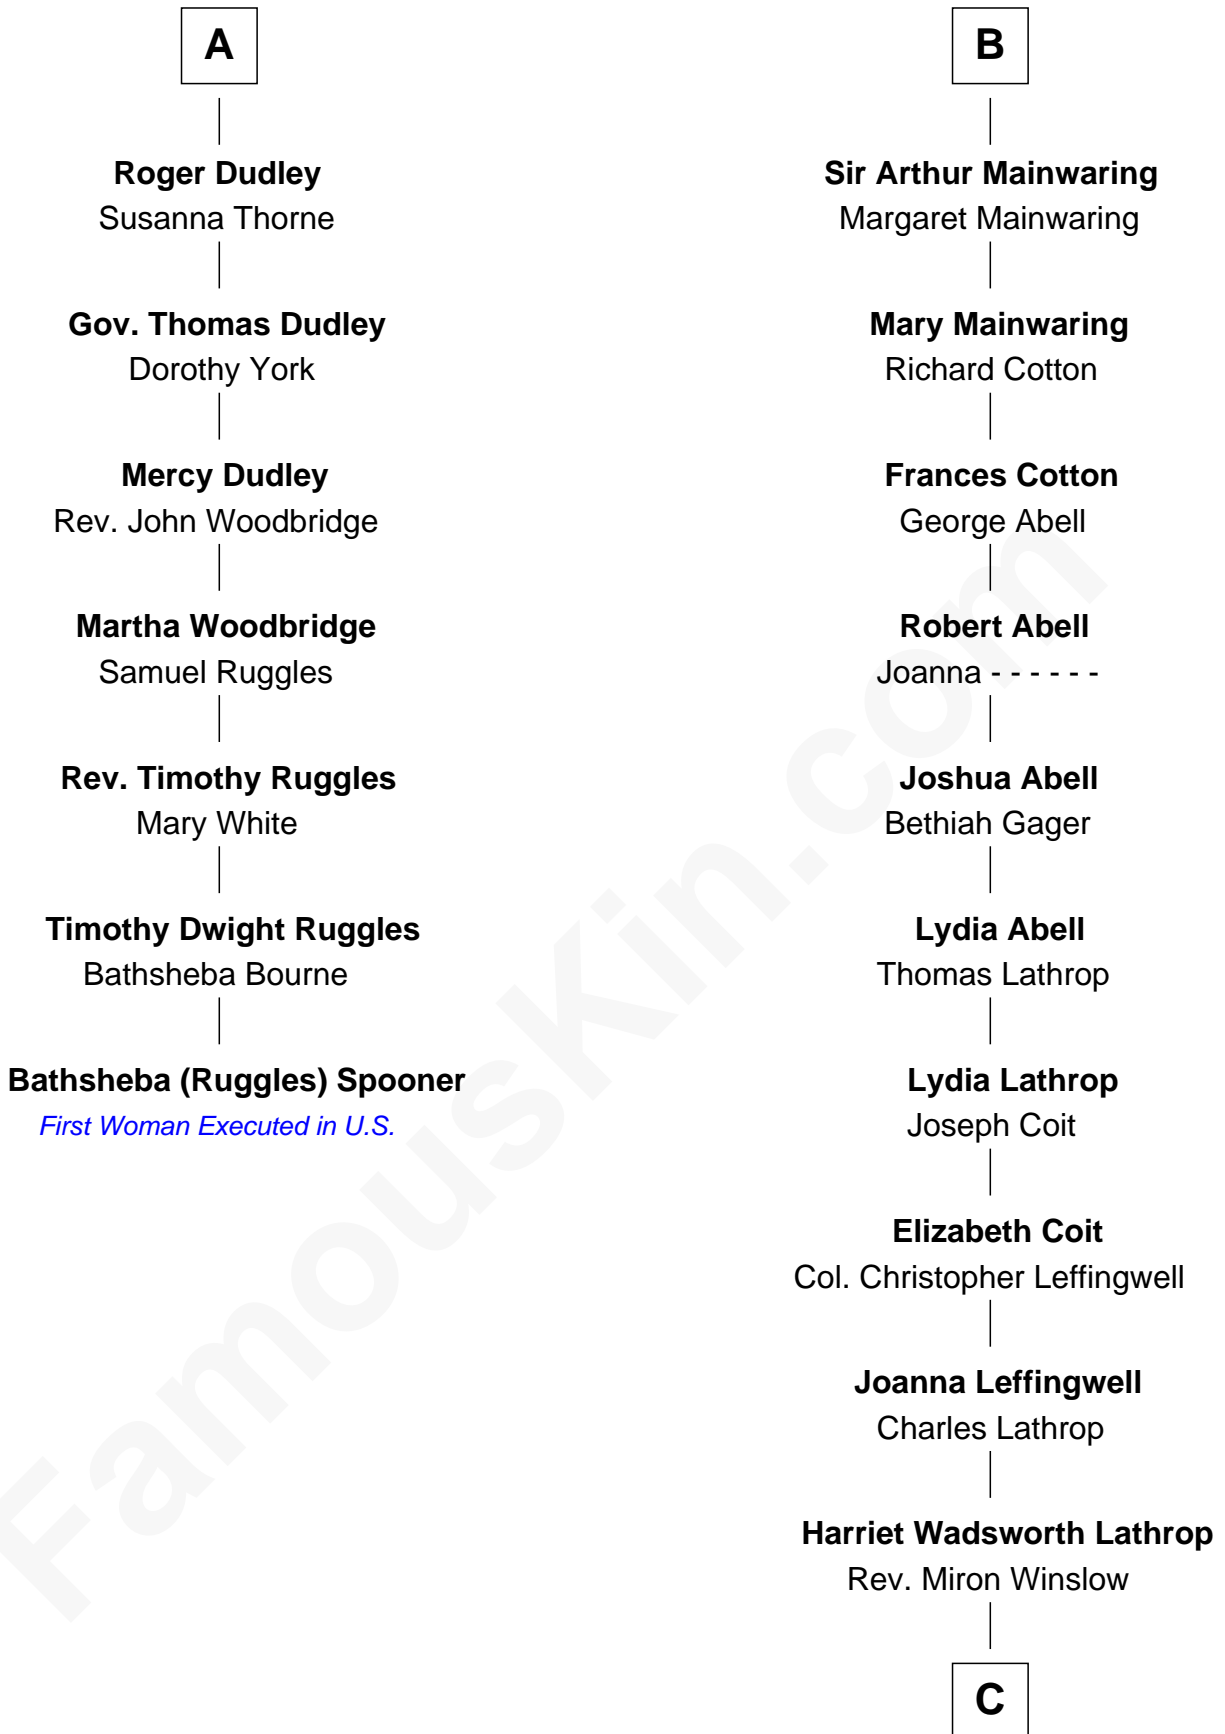

FamousKin.com

Relationship Chart of Bathsheba (Ruggles) Spooner

First woman executed for murder in U.S. by non-British government

13th cousin 6 times removed of

Allen Dulles

5th Director of the C.I.A.

C

—
Harriet Lathrop Winslow

Rev. John Welsh Dulles

—
Allen Macy Dulles

Edith Foster

—
Allen Dulles

5th Director of the C.I.A.

FamousKin.com