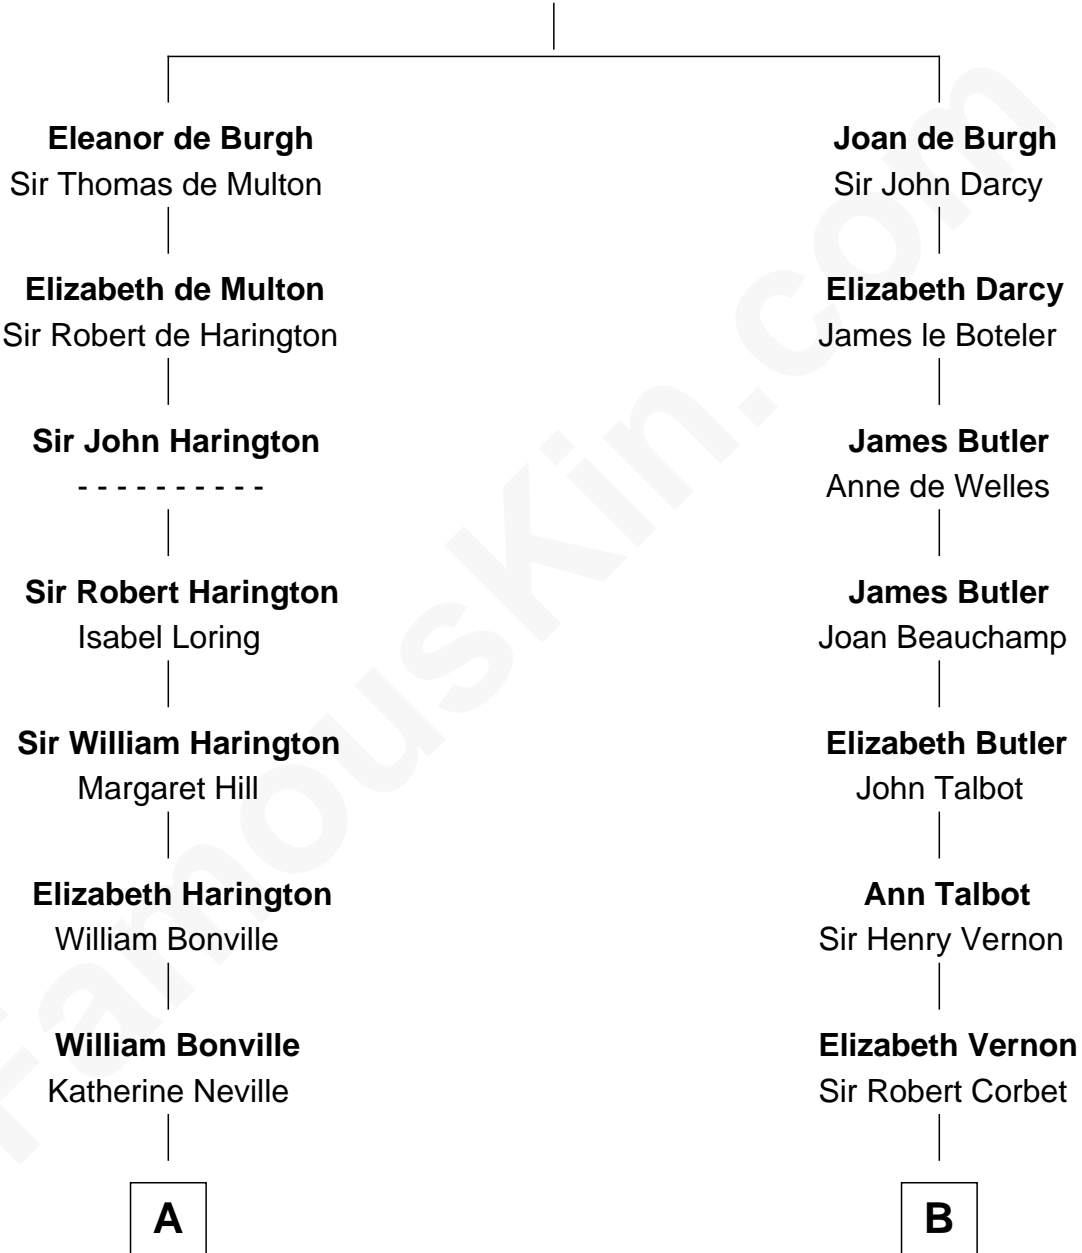

## Relationship Chart of

### Bathsheba (Ruggles) Spooner

*First woman executed for murder in U.S. by non-British government*

16th cousin 4 times removed of

**Allen Dulles**

*5th Director of the C.I.A.*

**Sir Richard de Burgh**

Margaret - - - - -