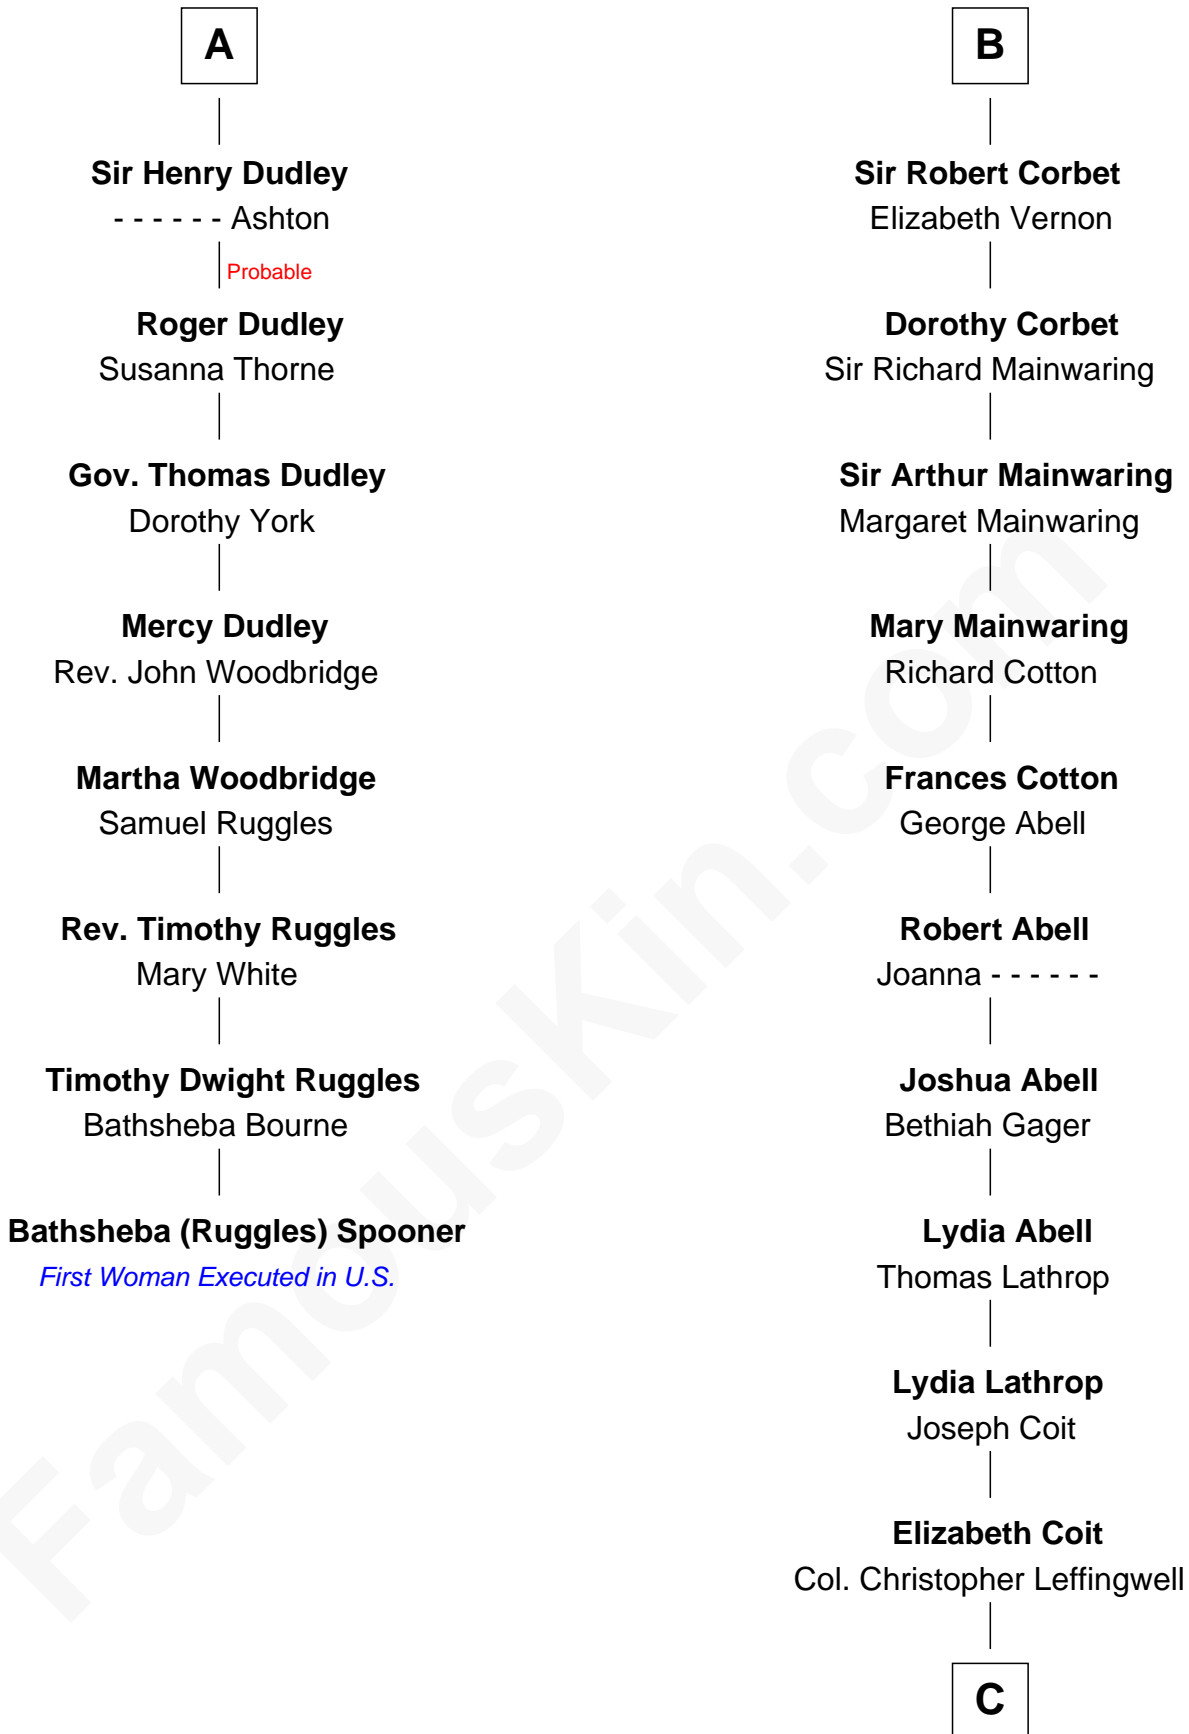

FamousKin.com

Relationship Chart of

Bathsheba (Ruggles) Spooner

First woman executed for murder in U.S. by non-British government

14th cousin 7 times removed of

John Foster Dulles

52nd U.S. Secretary of State

C

Joanna Leffingwell

Charles Lathrop

Harriet Wadsworth Lathrop

Rev. Miron Winslow

Harriet Lathrop Winslow

Rev. John Welsh Dulles

Allen Macy Dulles