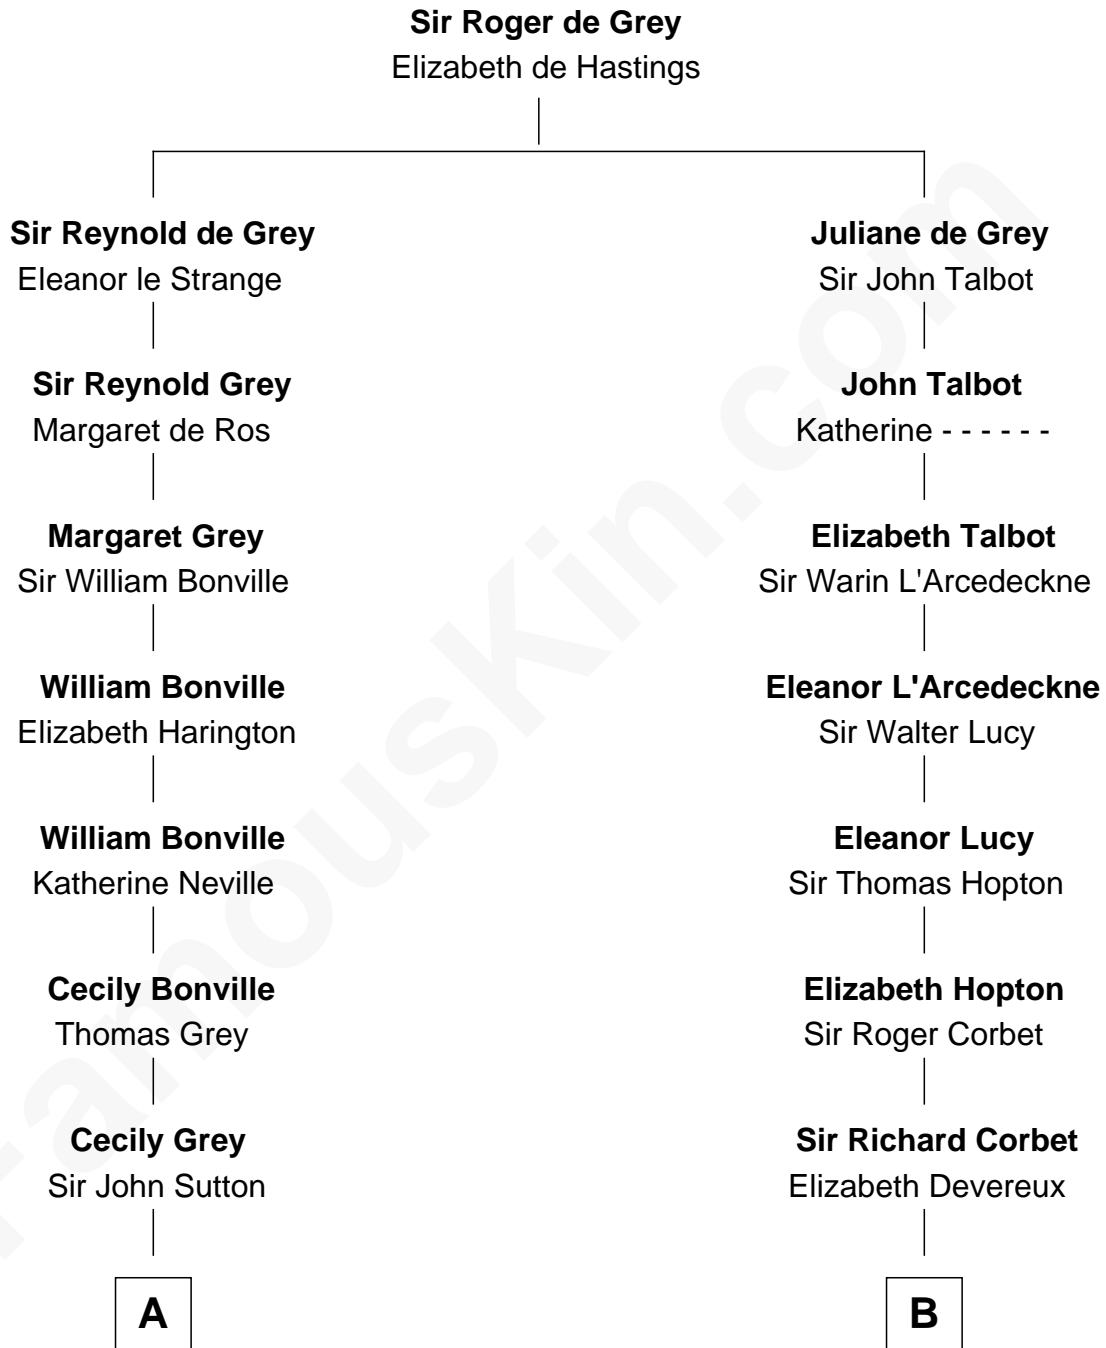

FamousKin.com

Relationship Chart of

Bathsheba (Ruggles) Spooner

First woman executed for murder in U.S. by non-British government

14th cousin 7 times removed of

John Foster Dulles

52nd U.S. Secretary of State