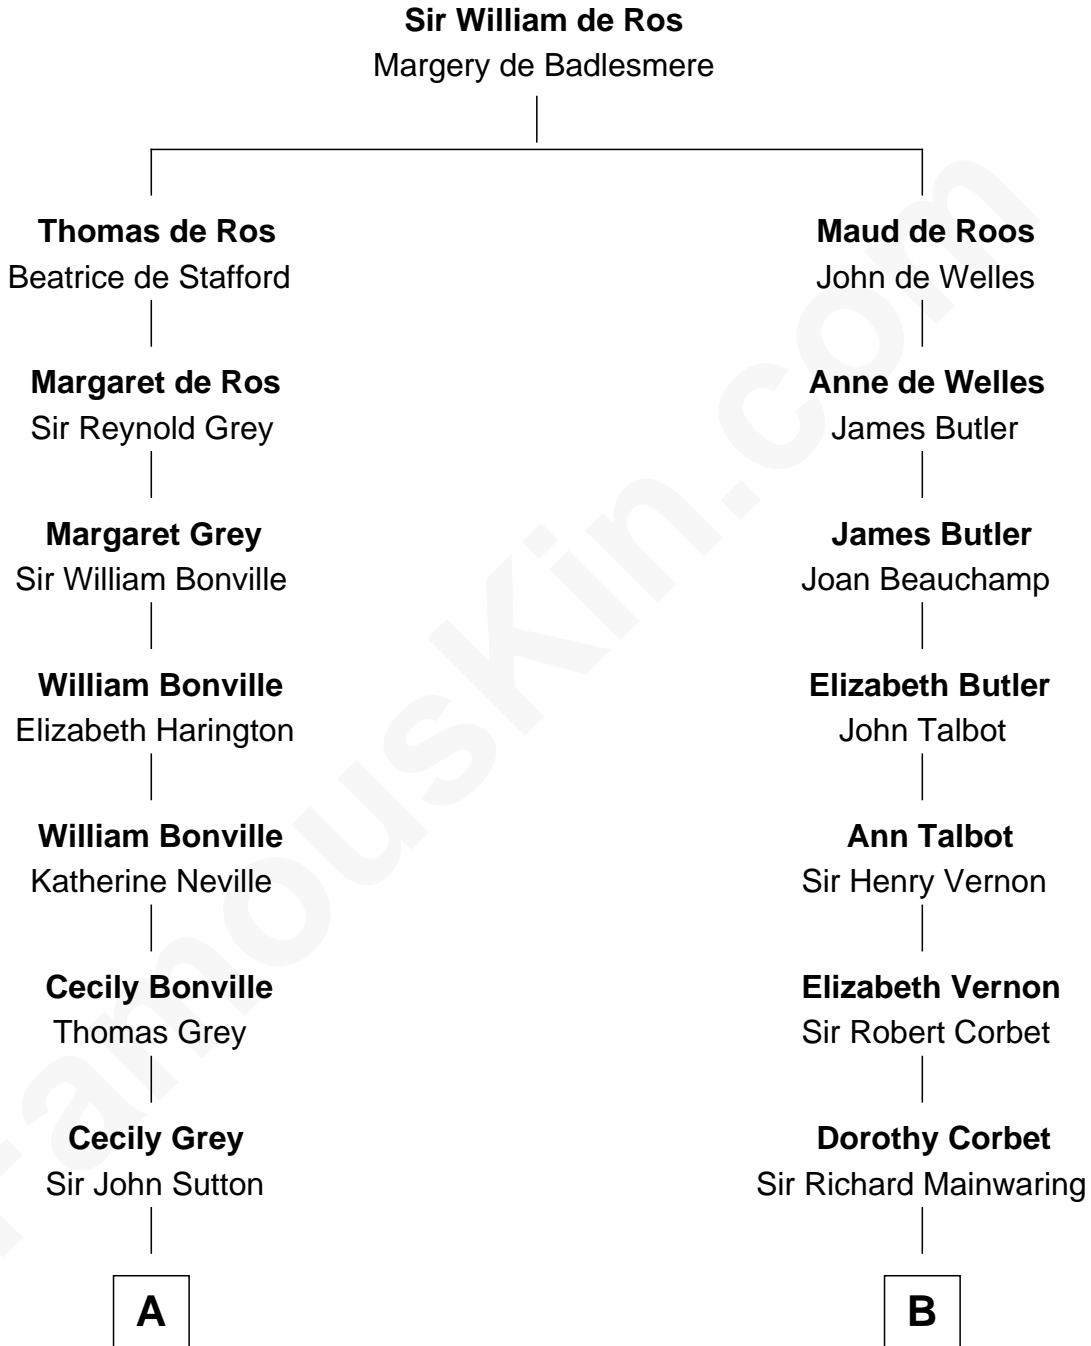

**FamousKin.com**  
**Relationship Chart of**  
**Bathsheba (Ruggles) Spooner**

*First woman executed for murder in U.S. by non-British government*

**14th cousin 5 times removed of**

**John Foster Dulles**  
*52nd U.S. Secretary of State*

**C**

**Harriet Lathrop Winslow**

Rev. John Welsh Dulles

**Allen Macy Dulles**

Edith Foster

**John Foster Dulles**

*52nd U.S. Secretary of State*

FamousKin.com