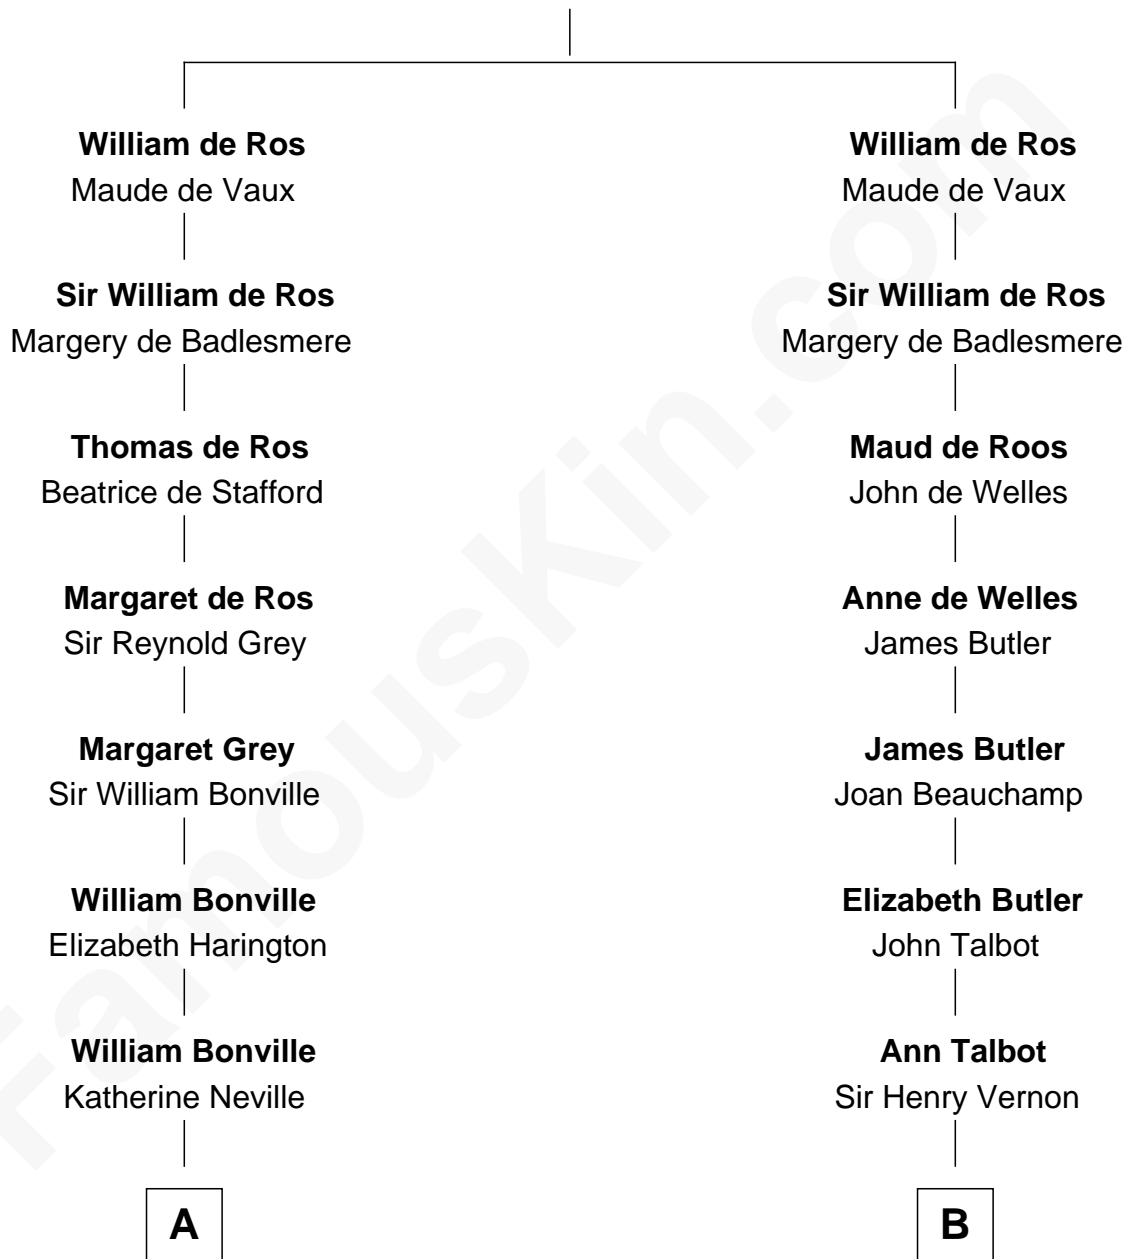

FamousKin.com
Relationship Chart of
Bathsheba (Ruggles) Spooner

First woman executed for murder in U.S. by non-British government

16th cousin 5 times removed of

John Foster Dulles

52nd U.S. Secretary of State

Sir Robert de Ros

Isabel de Aubeney

C

Joanna Leffingwell

Charles Lathrop

Harriet Wadsworth Lathrop

Rev. Miron Winslow

Harriet Lathrop Winslow