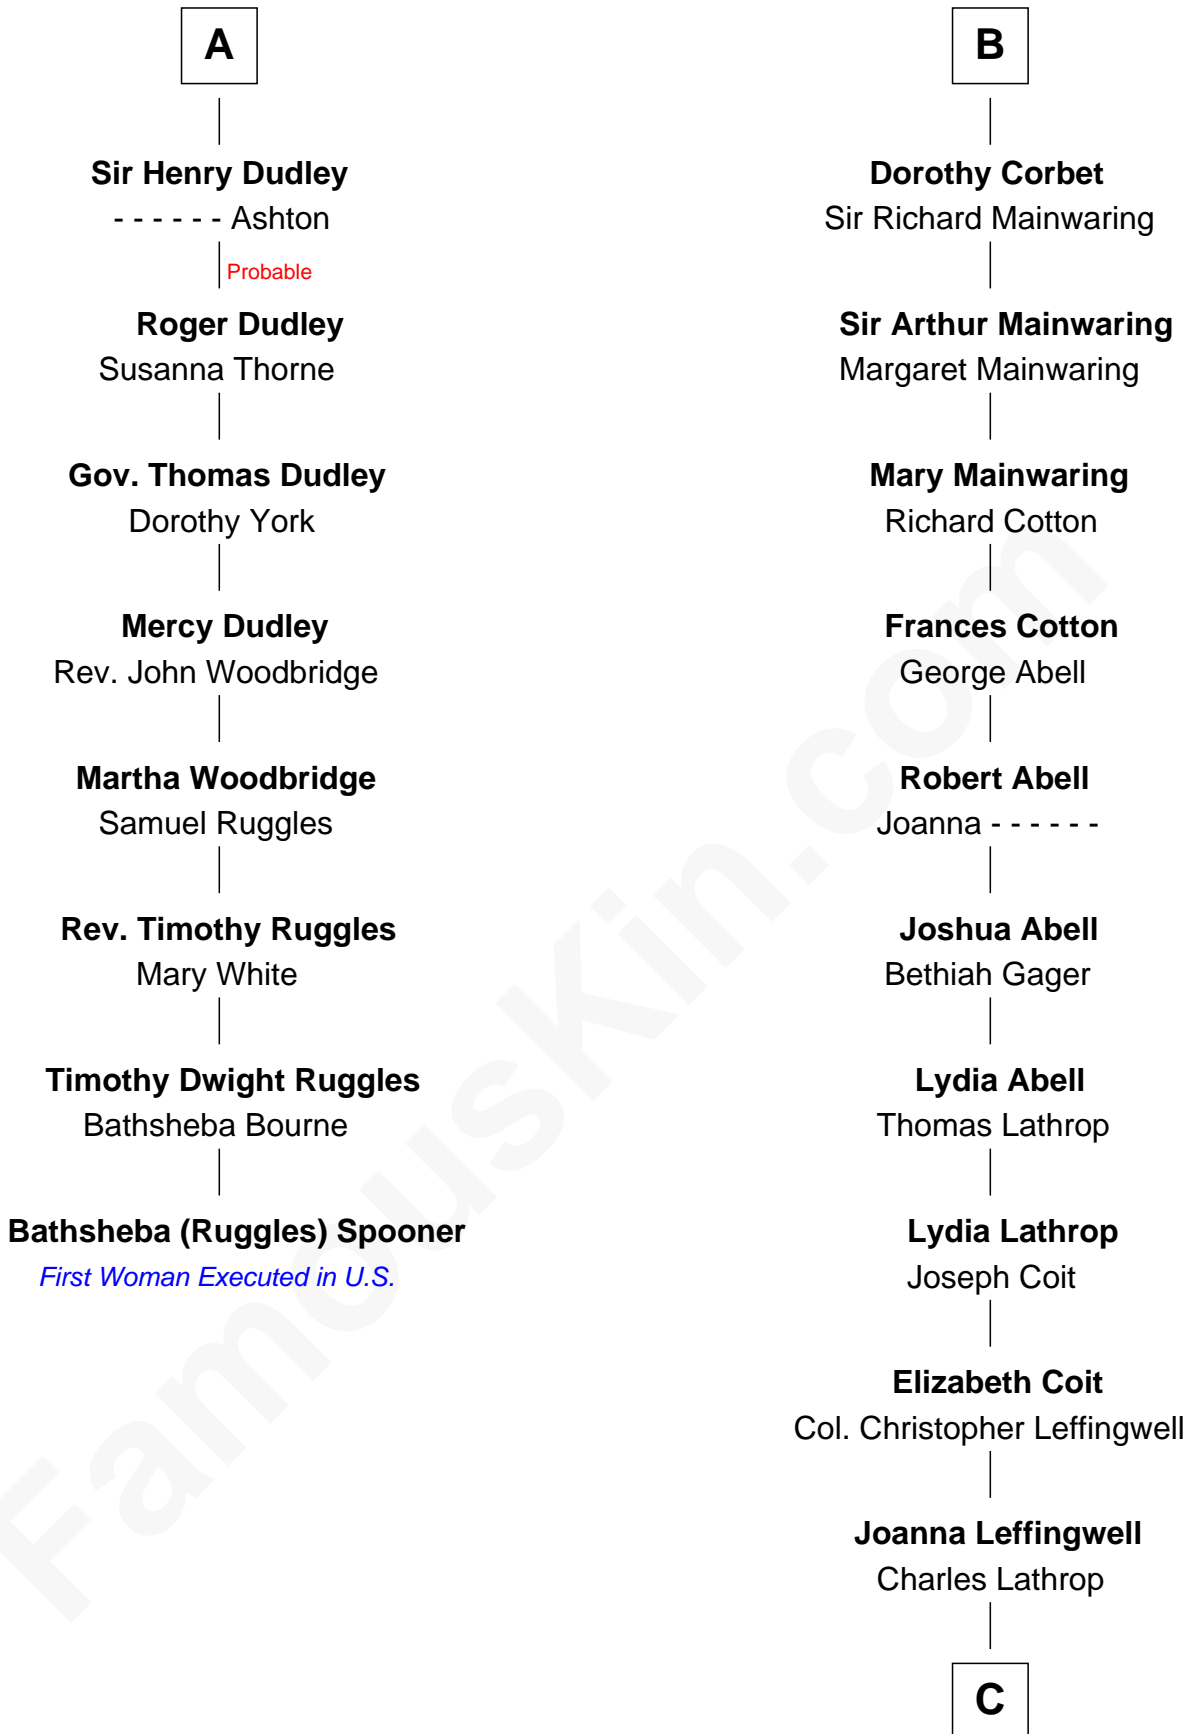

## Relationship Chart of

### Bathsheba (Ruggles) Spooner

*First woman executed for murder in U.S. by non-British government*

14th cousin 6 times removed of

**John Foster Dulles**

*52nd U.S. Secretary of State*

C

Harriet Wadsworth Lathrop

Rev. Miron Winslow

Harriet Lathrop Winslow

Rev. John Welsh Dulles

Allen Macy Dulles

Edith Foster

John Foster Dulles

*52nd U.S. Secretary of State*