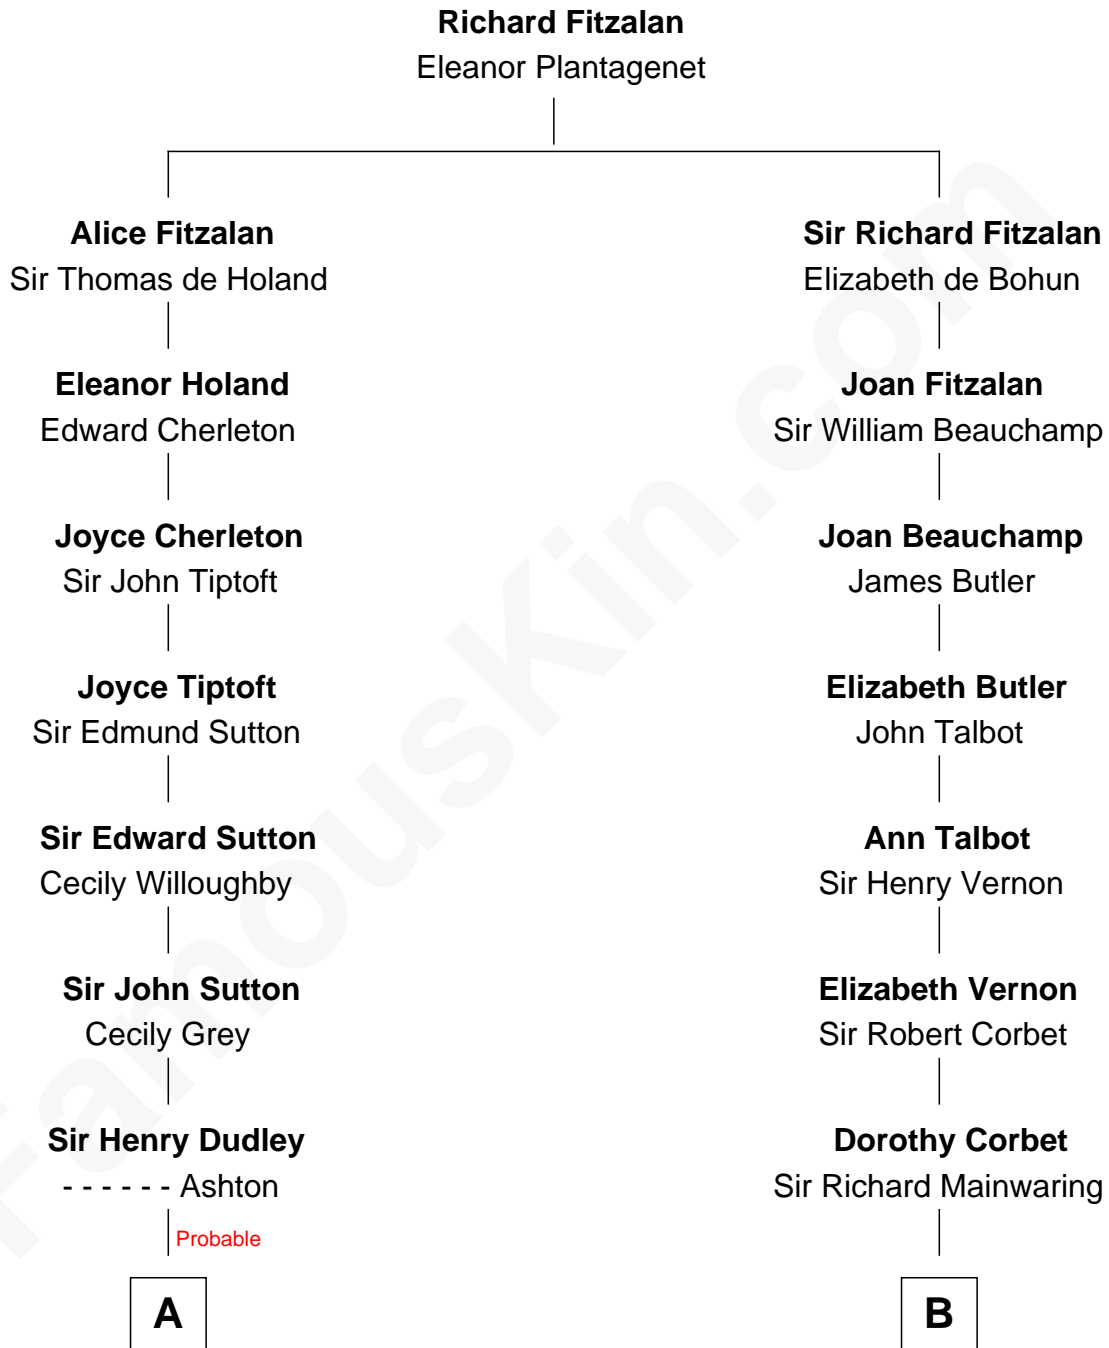

## Relationship Chart of

### Bathsheba (Ruggles) Spooner

*First woman executed for murder in U.S. by non-British government*

13th cousin 6 times removed of

**John Foster Dulles**

*52nd U.S. Secretary of State*

**C**

—  
**Harriet Lathrop Winslow**