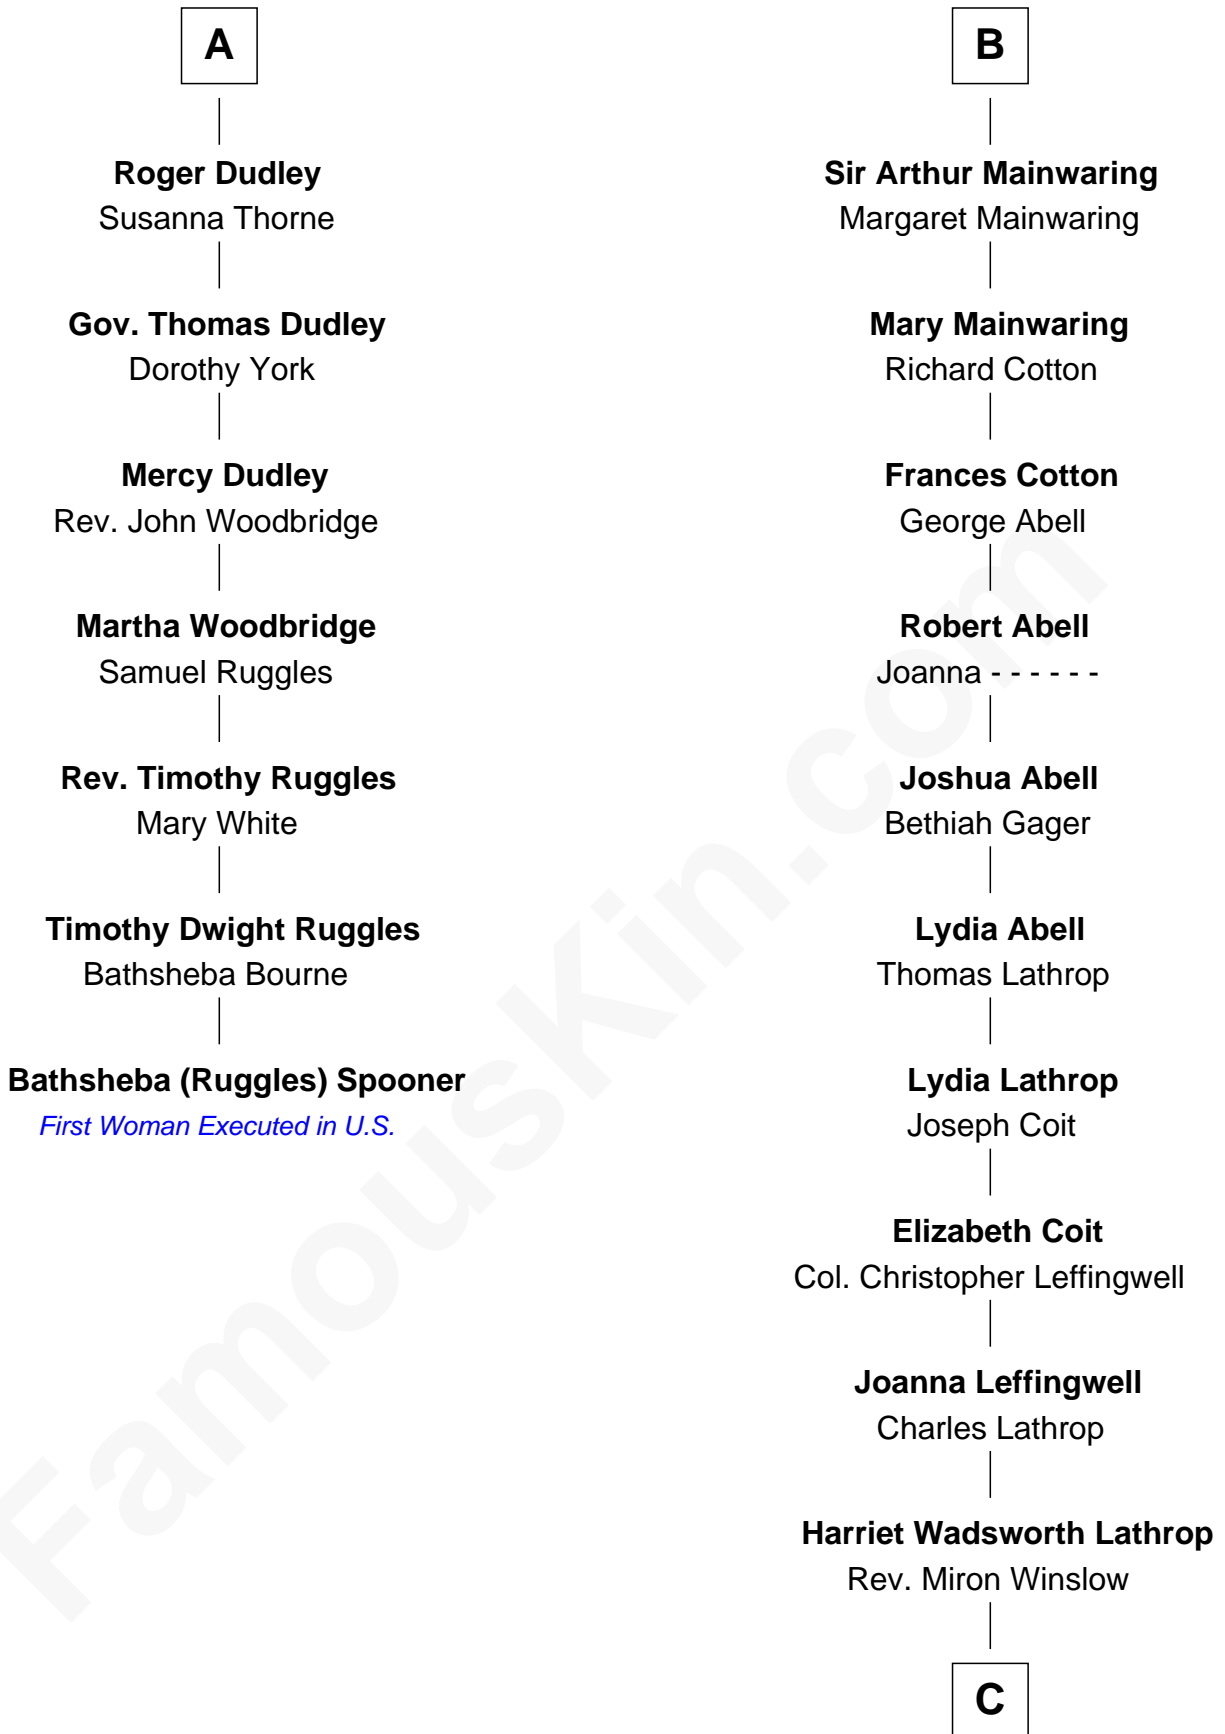

## Relationship Chart of

### Bathsheba (Ruggles) Spooner

*First woman executed for murder in U.S. by non-British government*

13th cousin 6 times removed of

**John Foster Dulles**

*52nd U.S. Secretary of State*

**C**

—  
**Harriet Lathrop Winslow**

Rev. John Welsh Dulles

—  
**Allen Macy Dulles**

Edith Foster

—  
**John Foster Dulles**

*52nd U.S. Secretary of State*

FamousKin.com