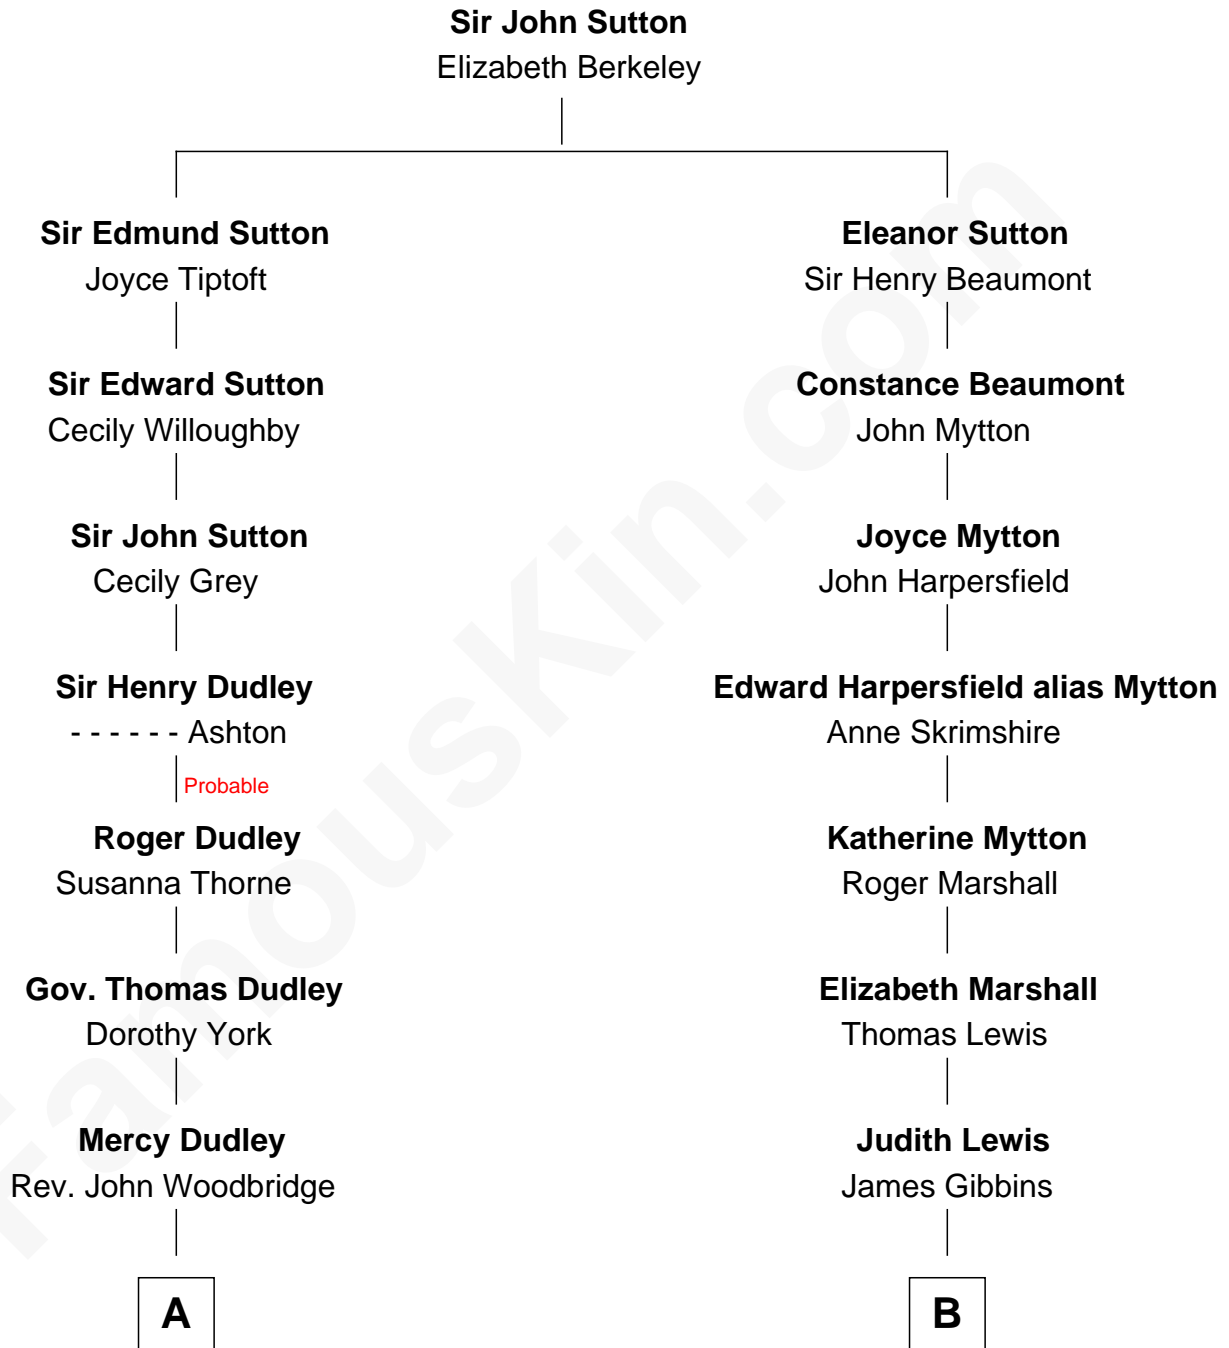

FamousKin.com

Relationship Chart of Bathsheba (Ruggles) Spooner

First woman executed for murder in U.S. by non-British government

10th cousin 7 times removed of

Chevy Chase

Comedian, Actor and Writer

Chevy Chase photo by [Alan Light](#) (CC BY 2.0)