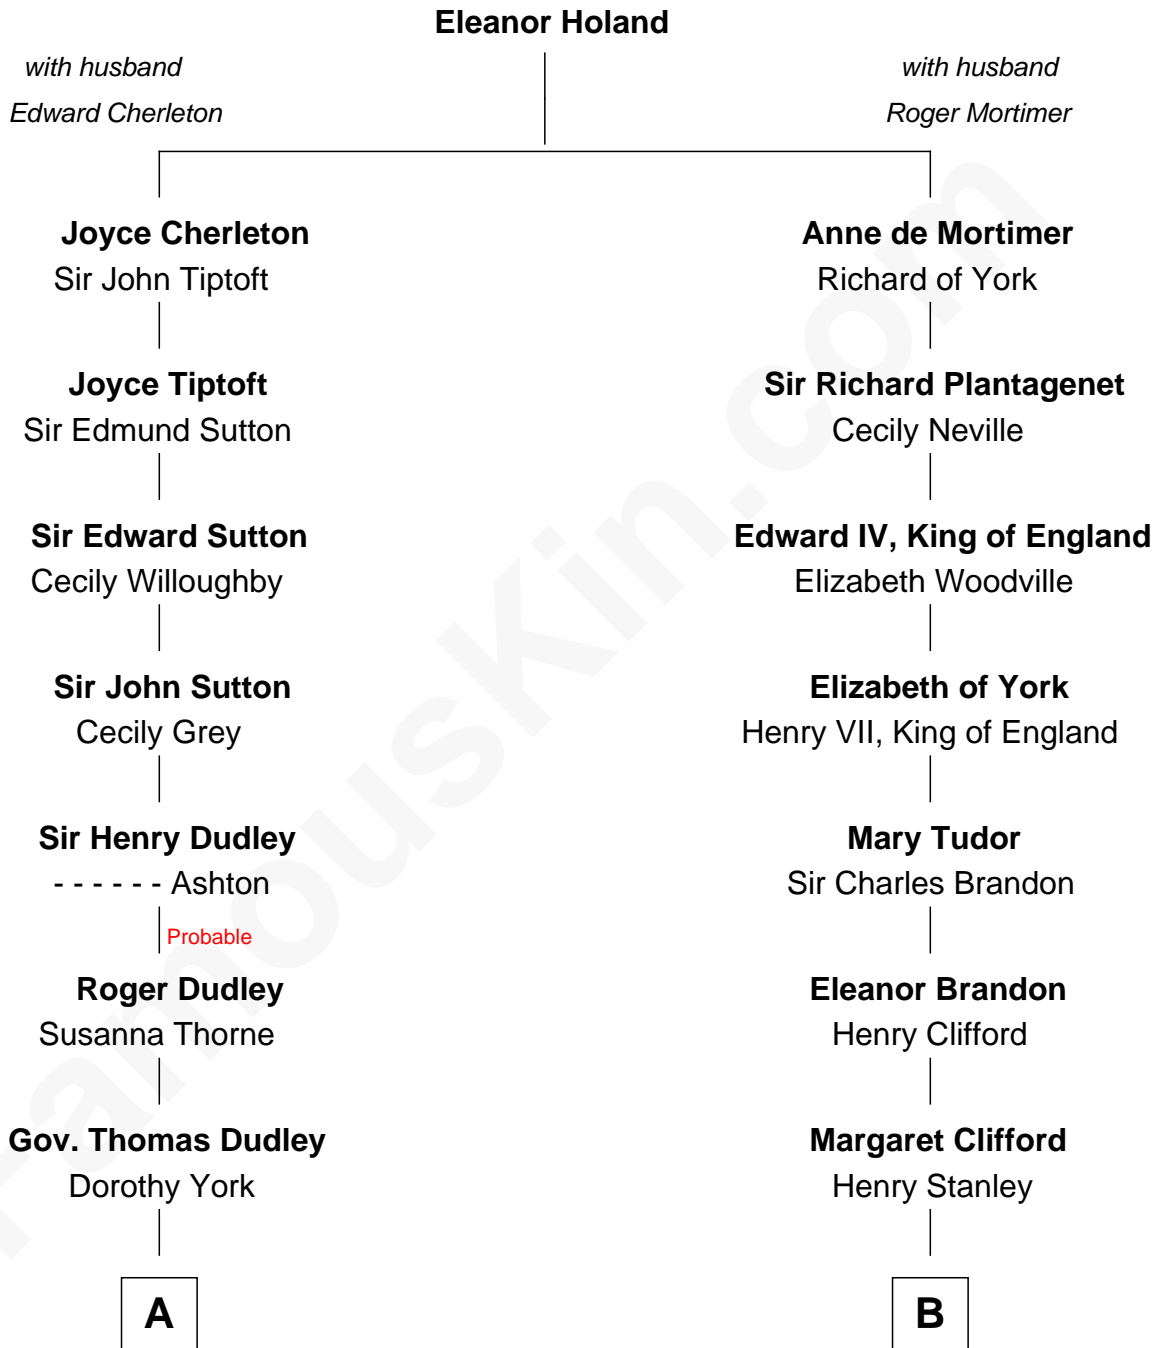

FamousKin.com

Relationship Chart of

Bathsheba (Ruggles) Spooner

First woman executed for murder in U.S. by non-British government

11th cousin 8 times removed of

Guy Ritchie

British Filmmaker

C

Doris Margaretta McLaughlin

Stuart John Ritchie

John Vivian Ritchie

Amber Mary Parkinson

Guy Ritchie

British Filmmaker

FamousKin.com