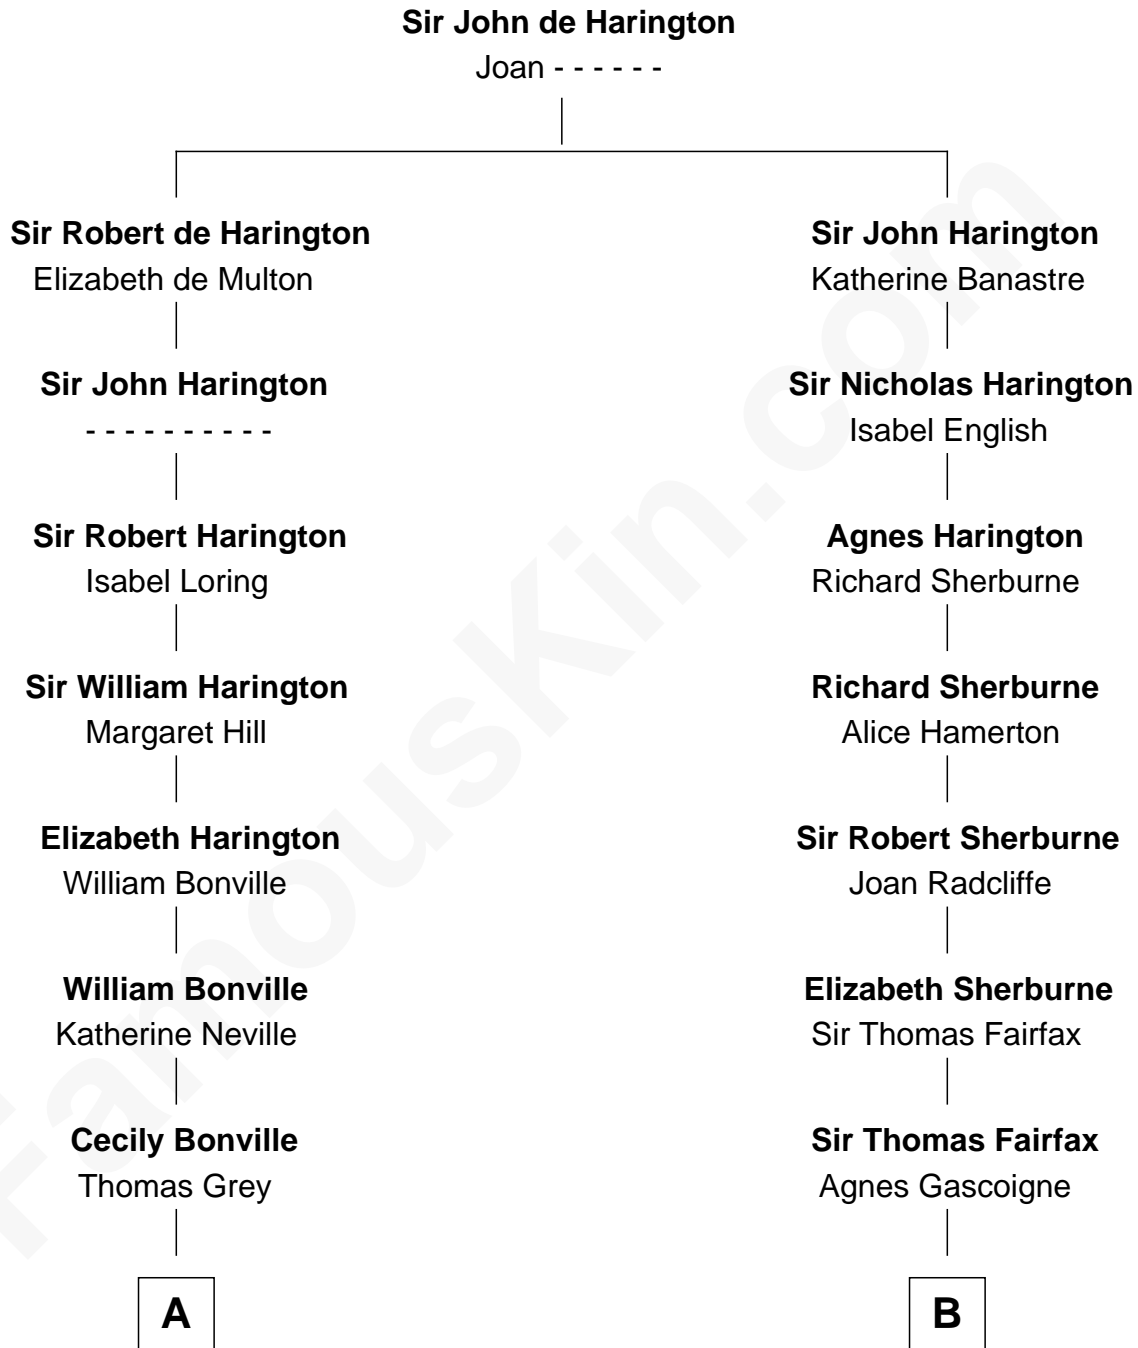

## Relationship Chart of

### Bathsheba (Ruggles) Spooner

*First woman executed for murder in U.S. by non-British government*

15th cousin 5 times removed of

**Guy Ritchie**

*British Filmmaker*

C

**Edith Jane Martineau**

Vivian Guy Ouseley McLaughlin

**Doris Margaretta McLaughlin**

Stuart John Ritchie

**John Vivian Ritchie**

Amber Mary Parkinson

**Guy Ritchie**

*British Filmmaker*