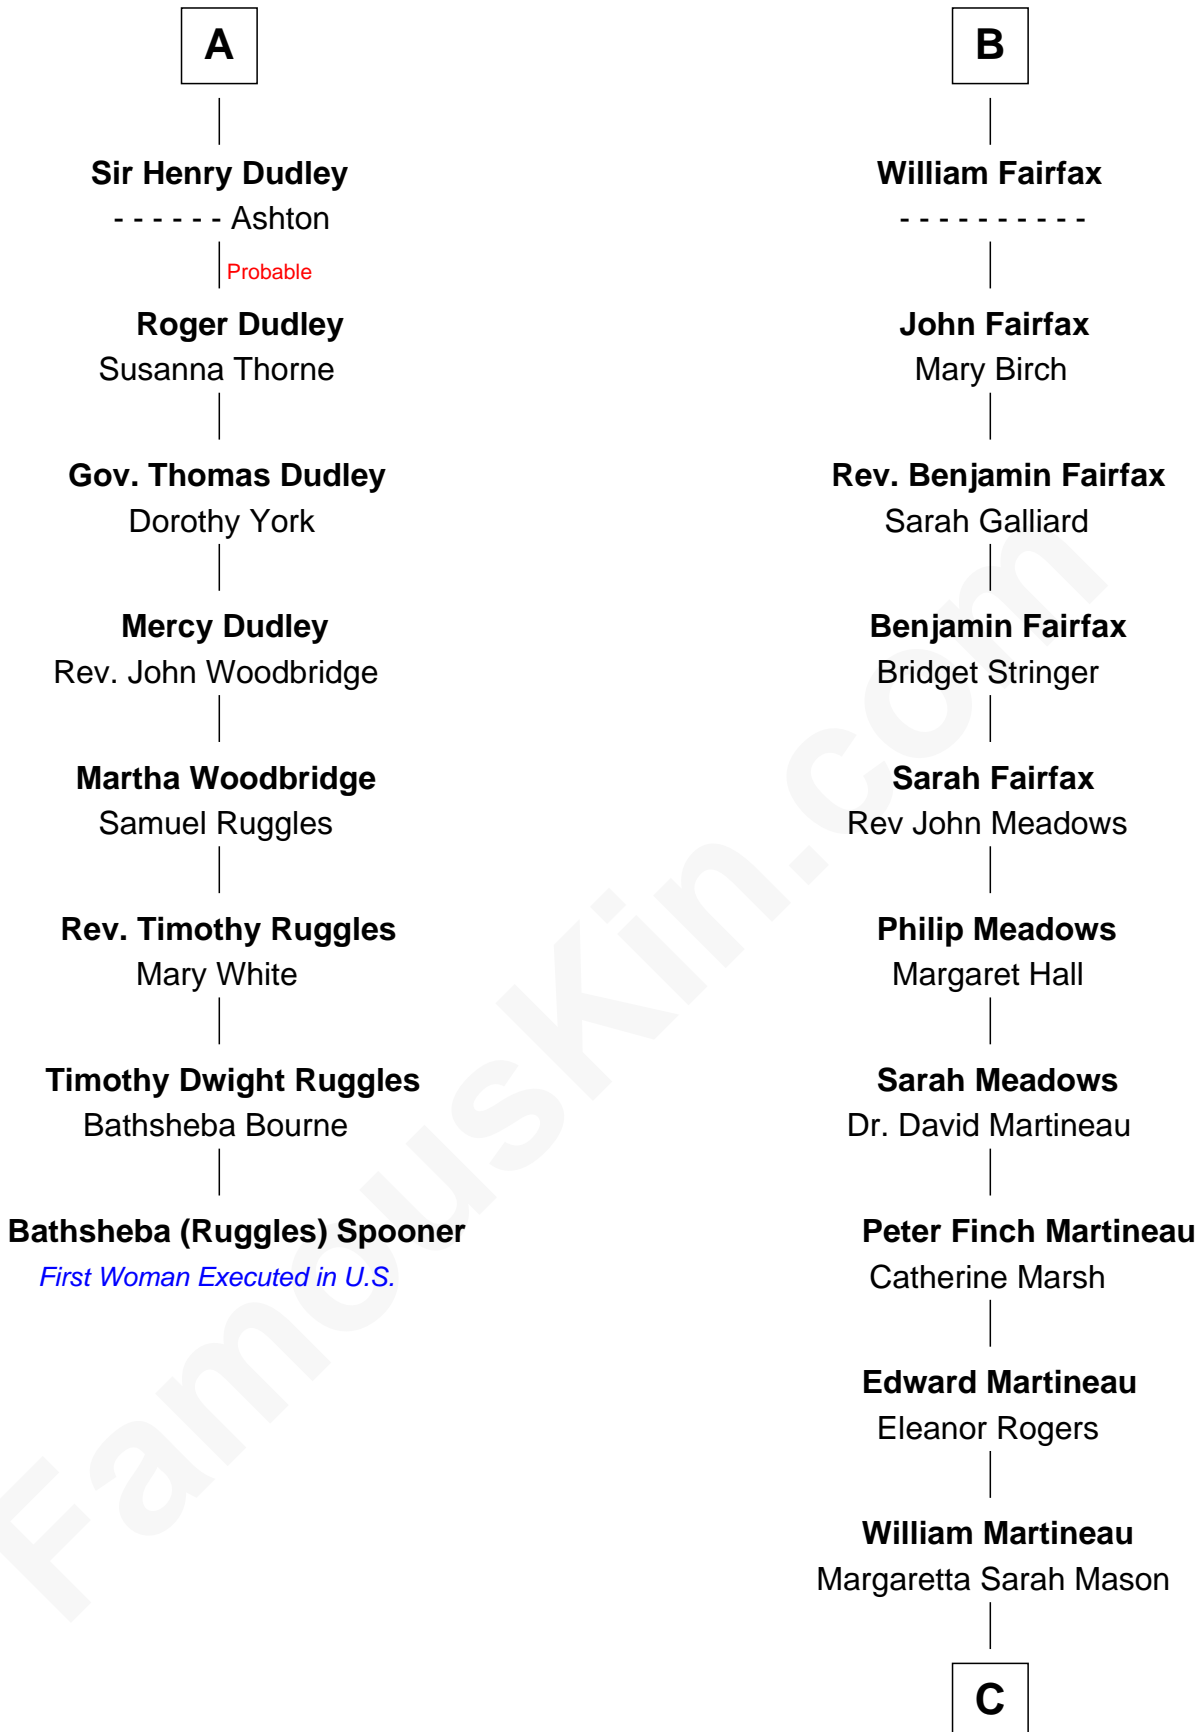

FamousKin.com

Relationship Chart of

Bathsheba (Ruggles) Spooner

First woman executed for murder in U.S. by non-British government

14th cousin 6 times removed of

Guy Ritchie

British Filmmaker

C

Edith Jane Martineau

Vivian Guy Ouseley McLaughlin

Doris Margaretta McLaughlin

Stuart John Ritchie

John Vivian Ritchie

Amber Mary Parkinson

Guy Ritchie

British Filmmaker