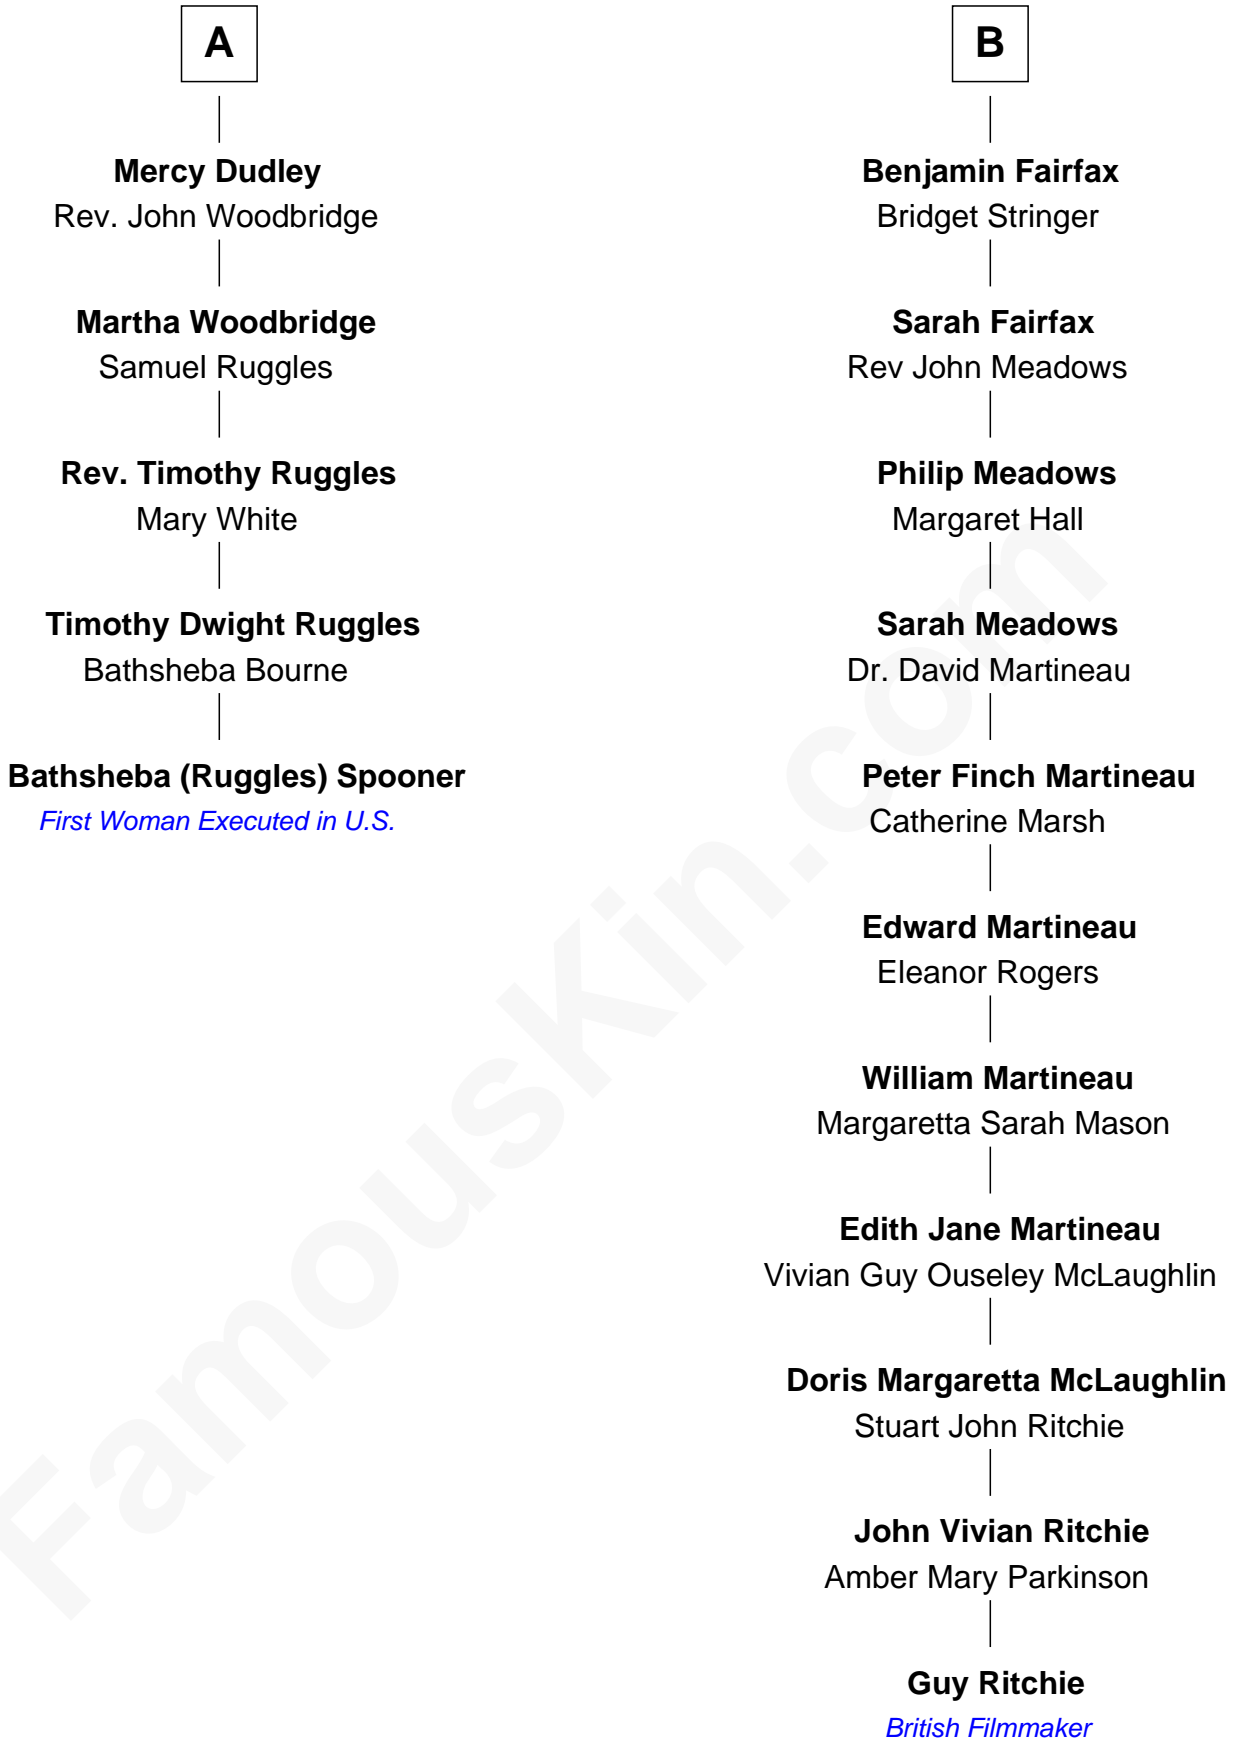

FamousKin.com

Relationship Chart of

Bathsheba (Ruggles) Spooner

First woman executed for murder in U.S. by non-British government

11th cousin 6 times removed of

Guy Ritchie

British Filmmaker

Sir Ralph Neville

Joan Beaufort

Katherine Neville
Sir Thomas Strangeways

Joan Strangeways
Sir William Willoughby

Cecily Willoughby
Sir Edward Sutton

Sir John Sutton
Cecily Grey

Sir Henry Dudley
----- Ashton

Probable

Roger Dudley
Susanna Thorne

Gov. Thomas Dudley
Dorothy York

A

Eleanor Neville
Sir Henry Percy

Sir Henry Percy
Eleanor Poynings

Margaret Percy
Sir William Gascoigne

Agnes Gascoigne
Sir Thomas Fairfax

William Fairfax

John Fairfax
Mary Birch

Rev. Benjamin Fairfax
Sarah Galliard

B

Guy Ritchie photo by [Georges Biard](#) (CC BY-SA 3.0)