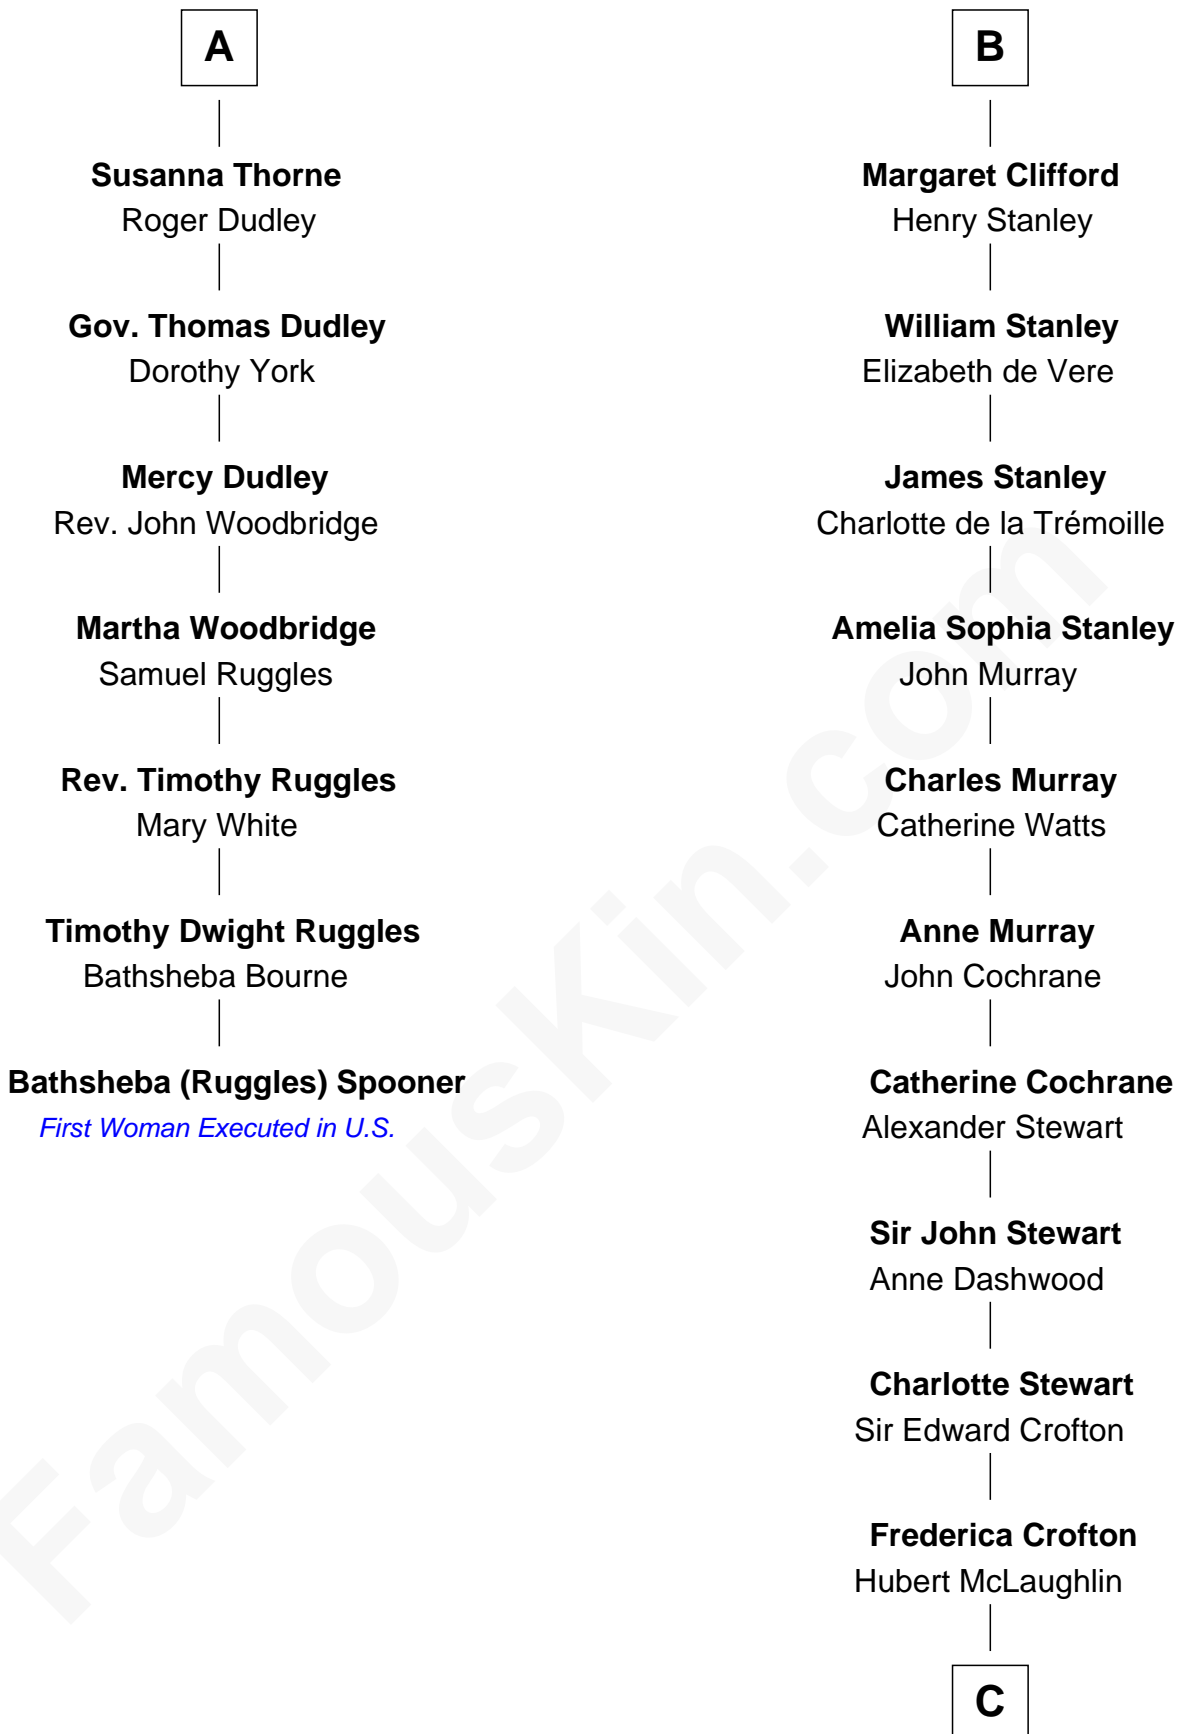

FamousKin.com

Relationship Chart of

Bathsheba (Ruggles) Spooner

First woman executed for murder in U.S. by non-British government

13th cousin 7 times removed of

Guy Ritchie
British Filmmaker

C

Vivian Guy Ouseley McLaughlin

Edith Jane Martineau

Doris Margaretta McLaughlin

Stuart John Ritchie

John Vivian Ritchie

Amber Mary Parkinson

Guy Ritchie

British Filmmaker