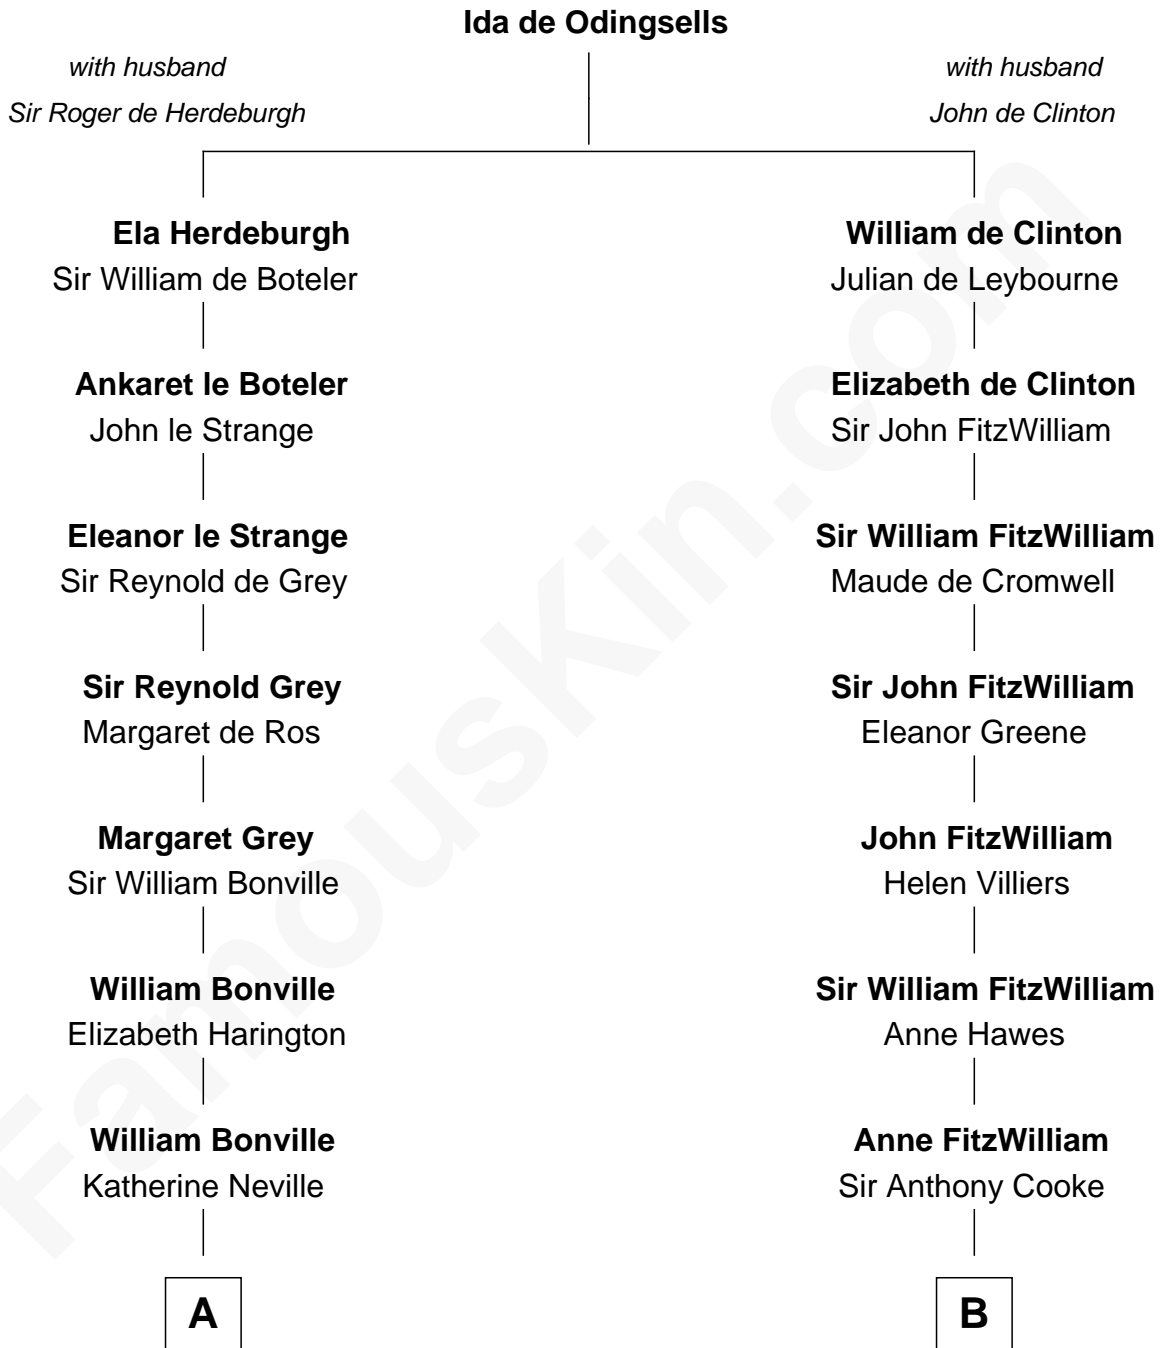

FamousKin.com

Relationship Chart of

Bathsheba (Ruggles) Spooner

First woman executed for murder in U.S. by non-British government

16th cousin 5 times removed of

Guy Ritchie

British Filmmaker

C

Frederica Crofton

Hubert McLaughlin

Vivian Guy Ouseley McLaughlin

Edith Jane Martineau

Doris Margaretta McLaughlin

Stuart John Ritchie

John Vivian Ritchie

Amber Mary Parkinson