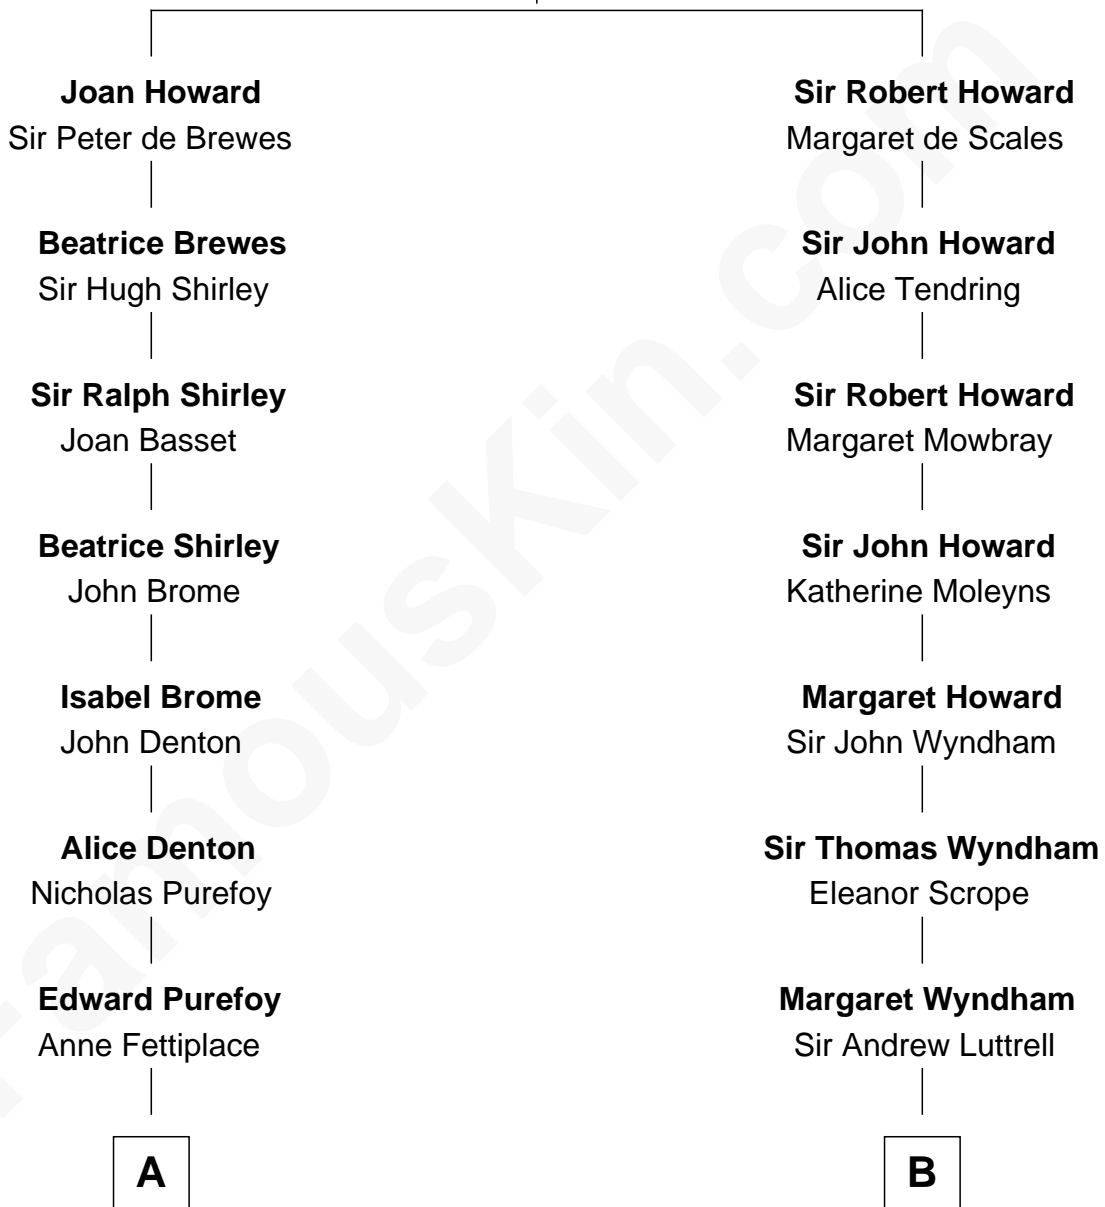

## Relationship Chart of

### Bathsheba (Ruggles) Spooner

*First woman executed for murder in U.S. by non-British government*

14th cousin 6 times removed of

**Guy Ritchie**

*British Filmmaker*

**Sir John Howard**

Alice de Bois

C

**Vivian Guy Ouseley McLaughlin**

Edith Jane Martineau

**Doris Margaretta McLaughlin**

Stuart John Ritchie

**John Vivian Ritchie**

Amber Mary Parkinson

**Guy Ritchie**

*British Filmmaker*