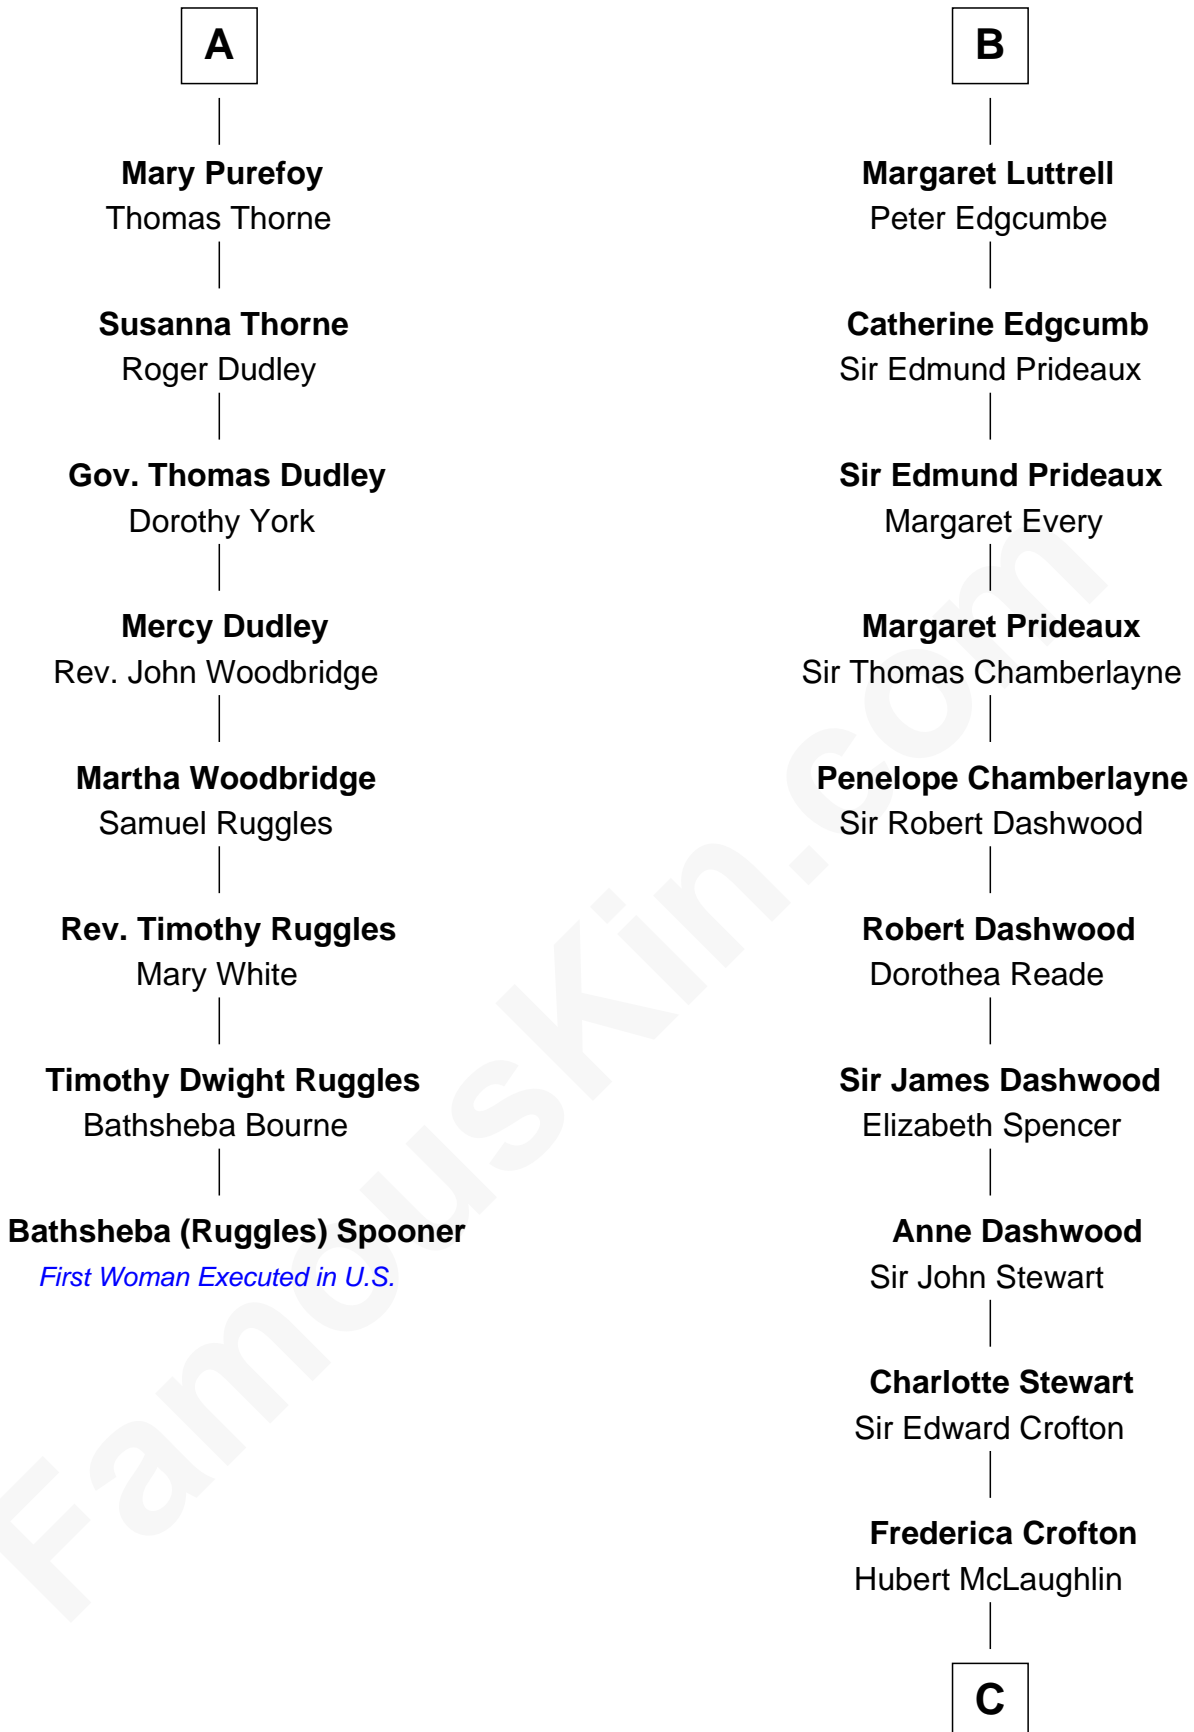

## Relationship Chart of

### Bathsheba (Ruggles) Spooner

*First woman executed for murder in U.S. by non-British government*

14th cousin 6 times removed of

**Guy Ritchie**

*British Filmmaker*

**Sir John Howard**

Alice de Bois

C

**Vivian Guy Ouseley McLaughlin**

Edith Jane Martineau

**Doris Margaretta McLaughlin**

Stuart John Ritchie

**John Vivian Ritchie**

Amber Mary Parkinson

**Guy Ritchie**

*British Filmmaker*