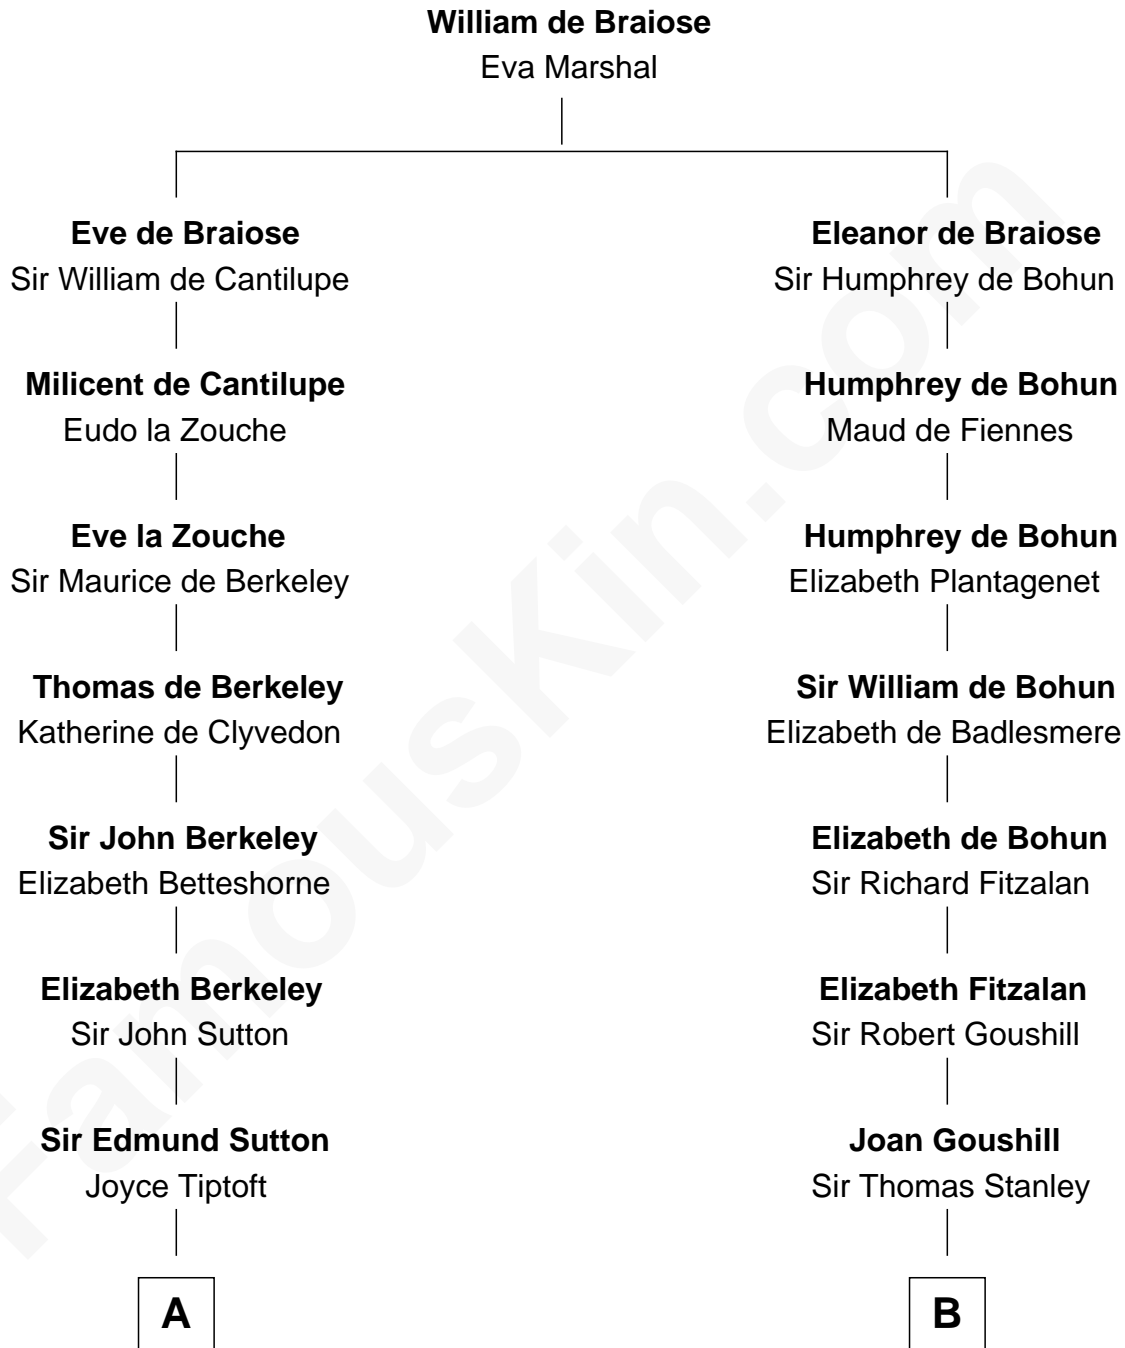

FamousKin.com

Relationship Chart of Bathsheba (Ruggles) Spooner

First woman executed for murder in U.S. by non-British government

16th cousin 5 times removed of

Buckminster Fuller

Author, Architect, and Inventor

C

Christopher Wolcott

Lucy Parsons

Christopher Columbus Wolcott

Susan Blinn

Caroline Matilda Wolcott

Martin Andrews

Caroline Wolcott Andrews