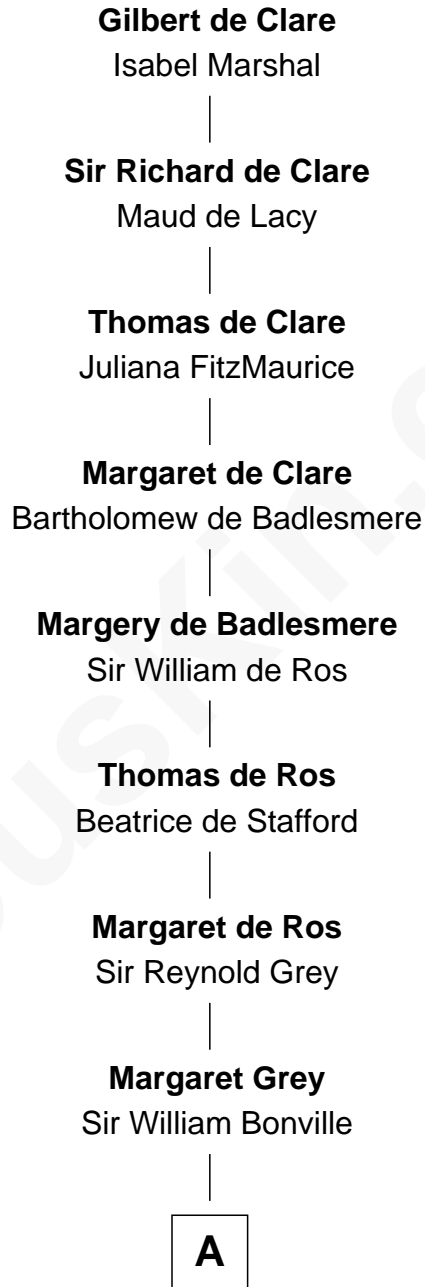

FamousKin.com

Relationship Chart of

Bathsheba (Ruggles) Spooner

First woman executed for murder in U.S. by non-British government

17th Great-granddaughter of

Gilbert de Clare

Magna Carta Surety

A

William Bonville
Elizabeth Harington

William Bonville
Katherine Neville

Cecily Bonville
Thomas Grey

Cecily Grey
Sir John Sutton

Sir Henry Dudley
----- Ashton

Probable

Roger Dudley
Susanna Thorne

Gov. Thomas Dudley
Dorothy York

Mercy Dudley
Rev. John Woodbridge

Martha Woodbridge
Samuel Ruggles

Rev. Timothy Ruggles
Mary White

B

B

—
Timothy Dwight Ruggles

Bathsheba Bourne

—
Bathsheba (Ruggles) Spooner

First Woman Executed in U.S.

FamousKin.com