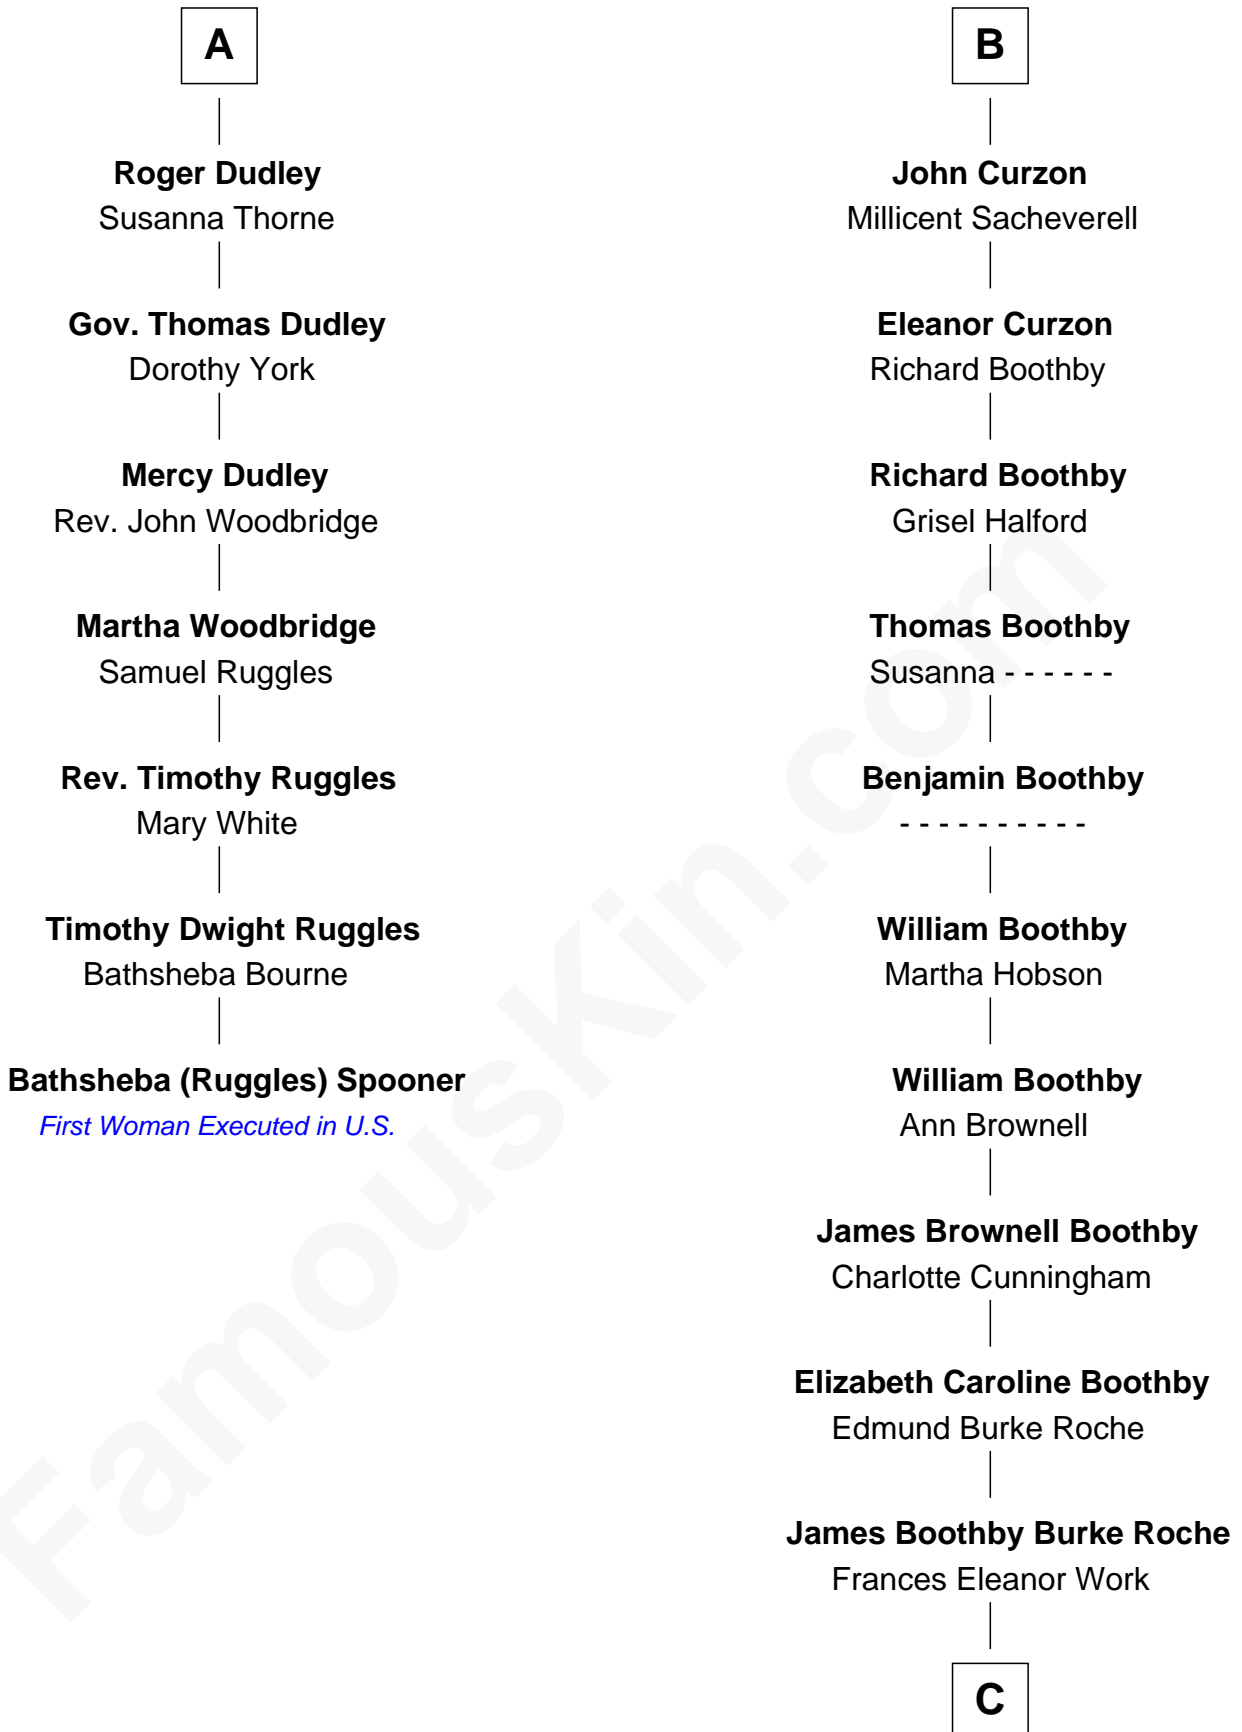

FamousKin.com

Relationship Chart of

Bathsheba (Ruggles) Spooner

First woman executed for murder in U.S. by non-British government

13th cousin 7 times removed of

Oliver Platt
Movie Actor

Edward III, King of England
Philippa of Hainault