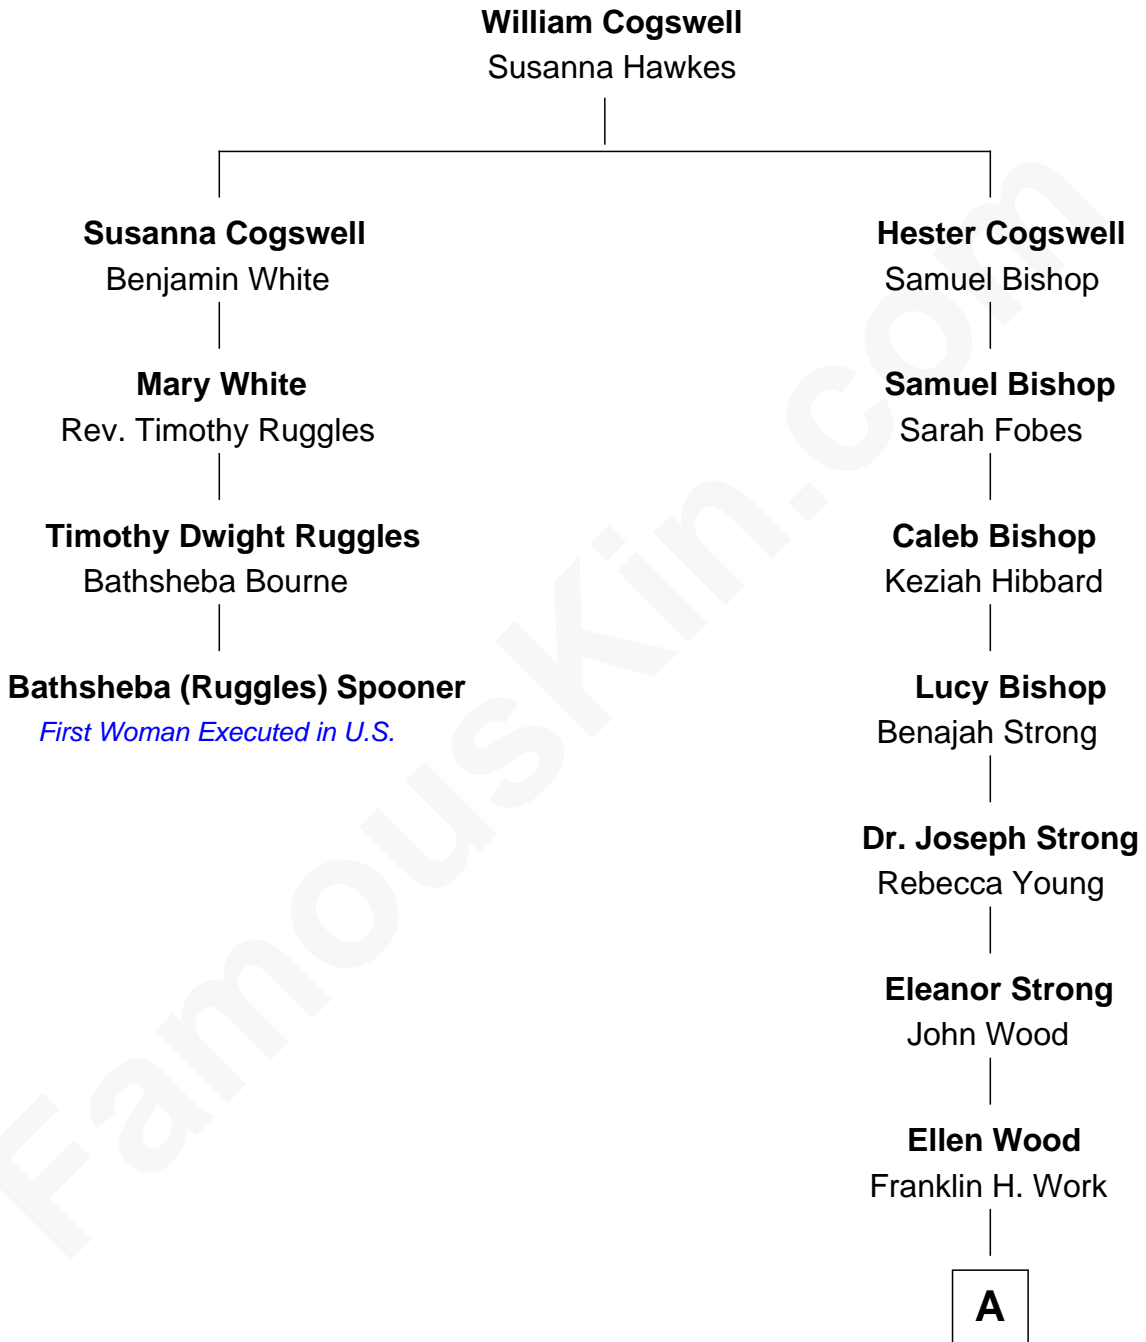

# FamousKin.com

## Relationship Chart of

### Bathsheba (Ruggles) Spooner

*First woman executed for murder in U.S. by non-British government*

3rd cousin 8 times removed of

**Oliver Platt**  
*Movie Actor*

A

Frances Eleanor Work  
James Boothby Burke Roche