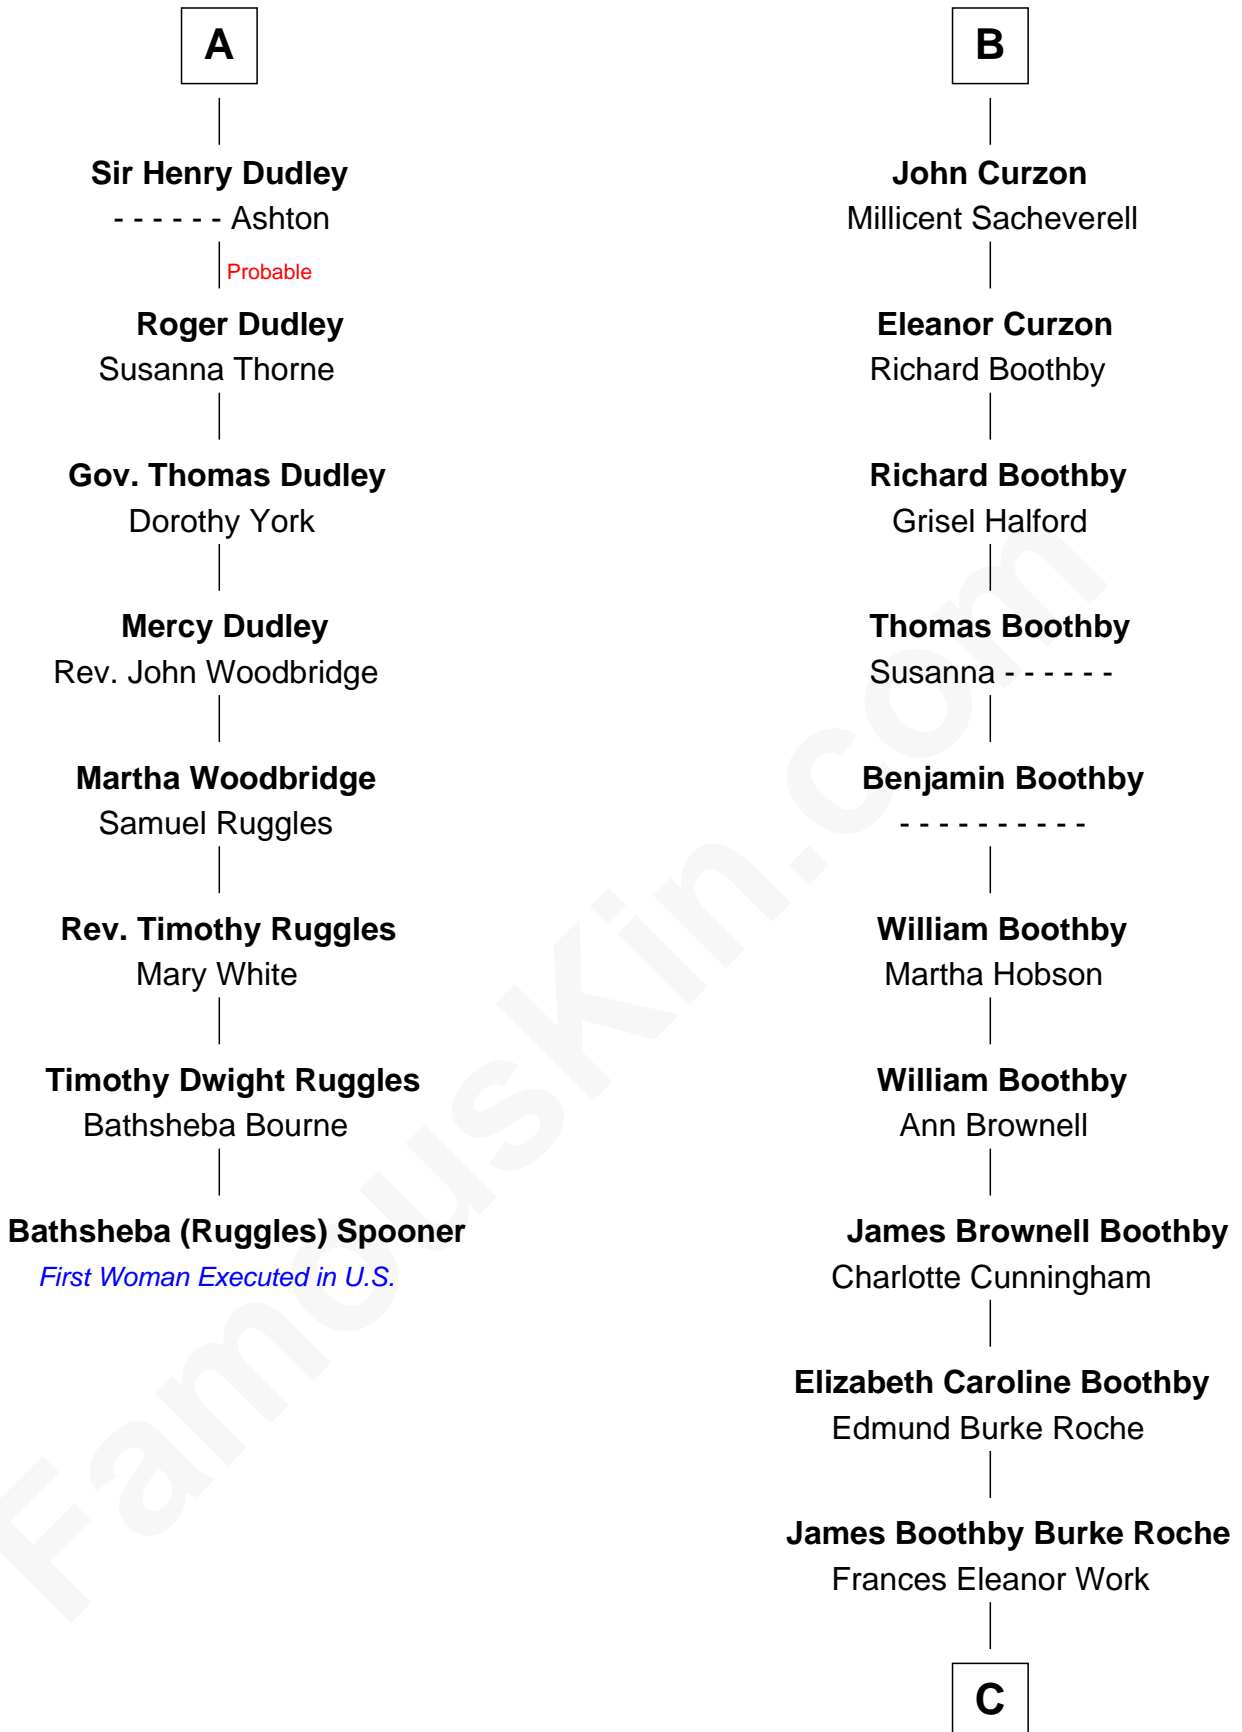

FamousKin.com

Relationship Chart of

Bathsheba (Ruggles) Spooner

First woman executed for murder in U.S. by non-British government

14th cousin 6 times removed of

Oliver Platt
Movie Actor

C

Cynthia Burke Roche

Arthur Scott Burden

Eileen Burden

Walter Maynard

Sheila Maynard

Nicholas Platt

Oliver Platt

Movie Actor