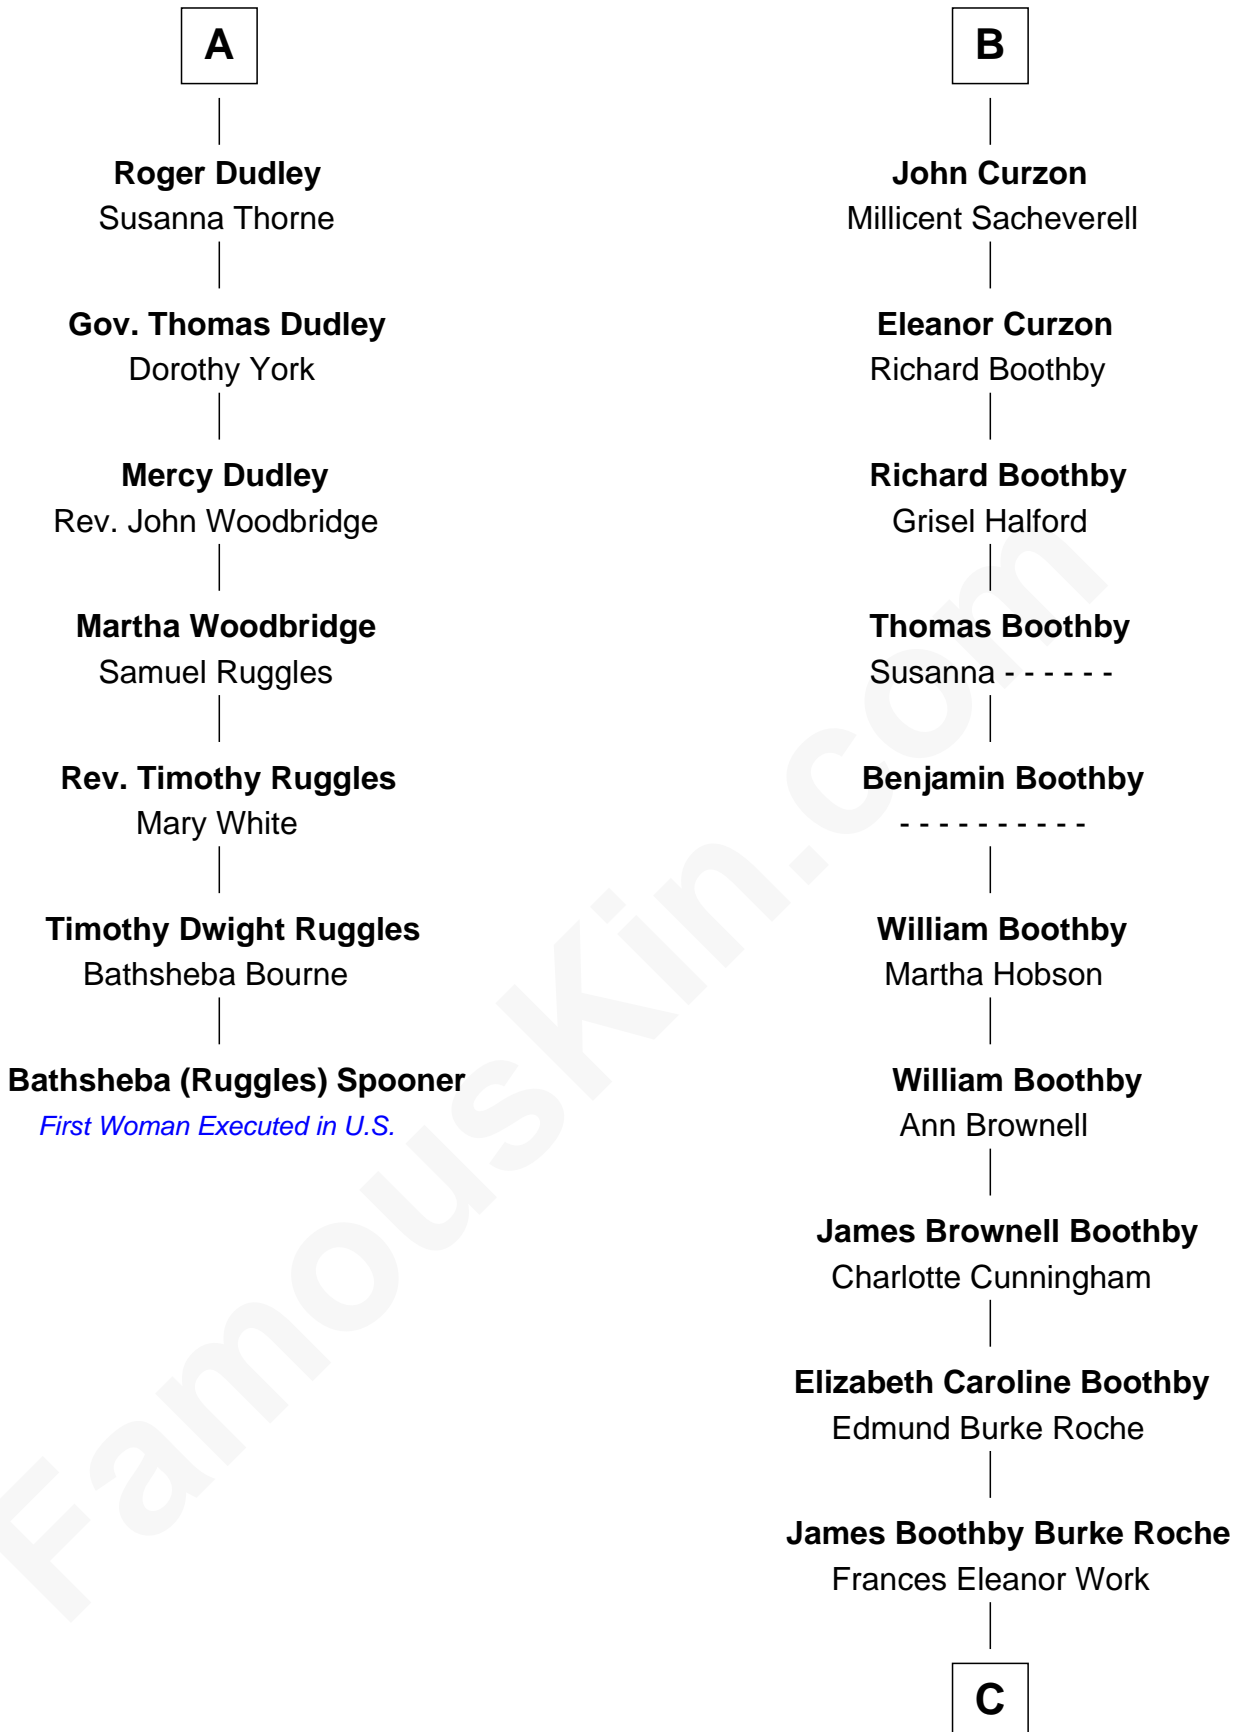

FamousKin.com

Relationship Chart of

Bathsheba (Ruggles) Spooner

First woman executed for murder in U.S. by non-British government

13th cousin 7 times removed of

Oliver Platt
Movie Actor

C

Cynthia Burke Roche

Arthur Scott Burden

Eileen Burden

Walter Maynard

Sheila Maynard

Nicholas Platt

Oliver Platt

Movie Actor