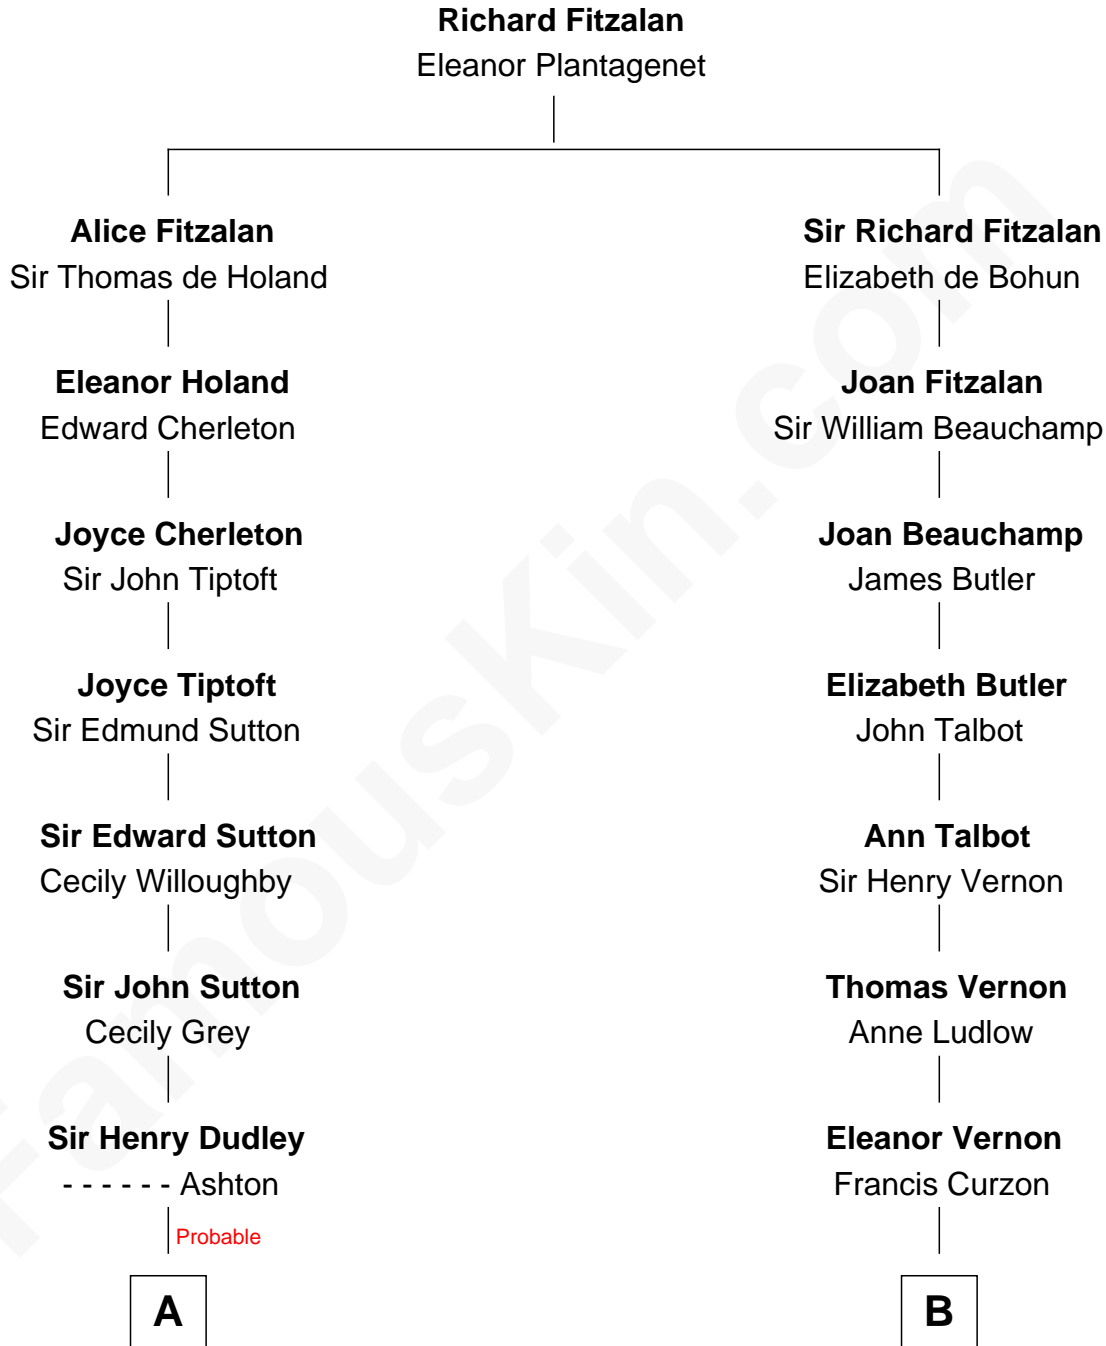

FamousKin.com

Relationship Chart of

Bathsheba (Ruggles) Spooner

First woman executed for murder in U.S. by non-British government

13th cousin 7 times removed of

Oliver Platt
Movie Actor

C

Cynthia Burke Roche

Arthur Scott Burden

Eileen Burden

Walter Maynard

Sheila Maynard

Nicholas Platt

Oliver Platt

Movie Actor