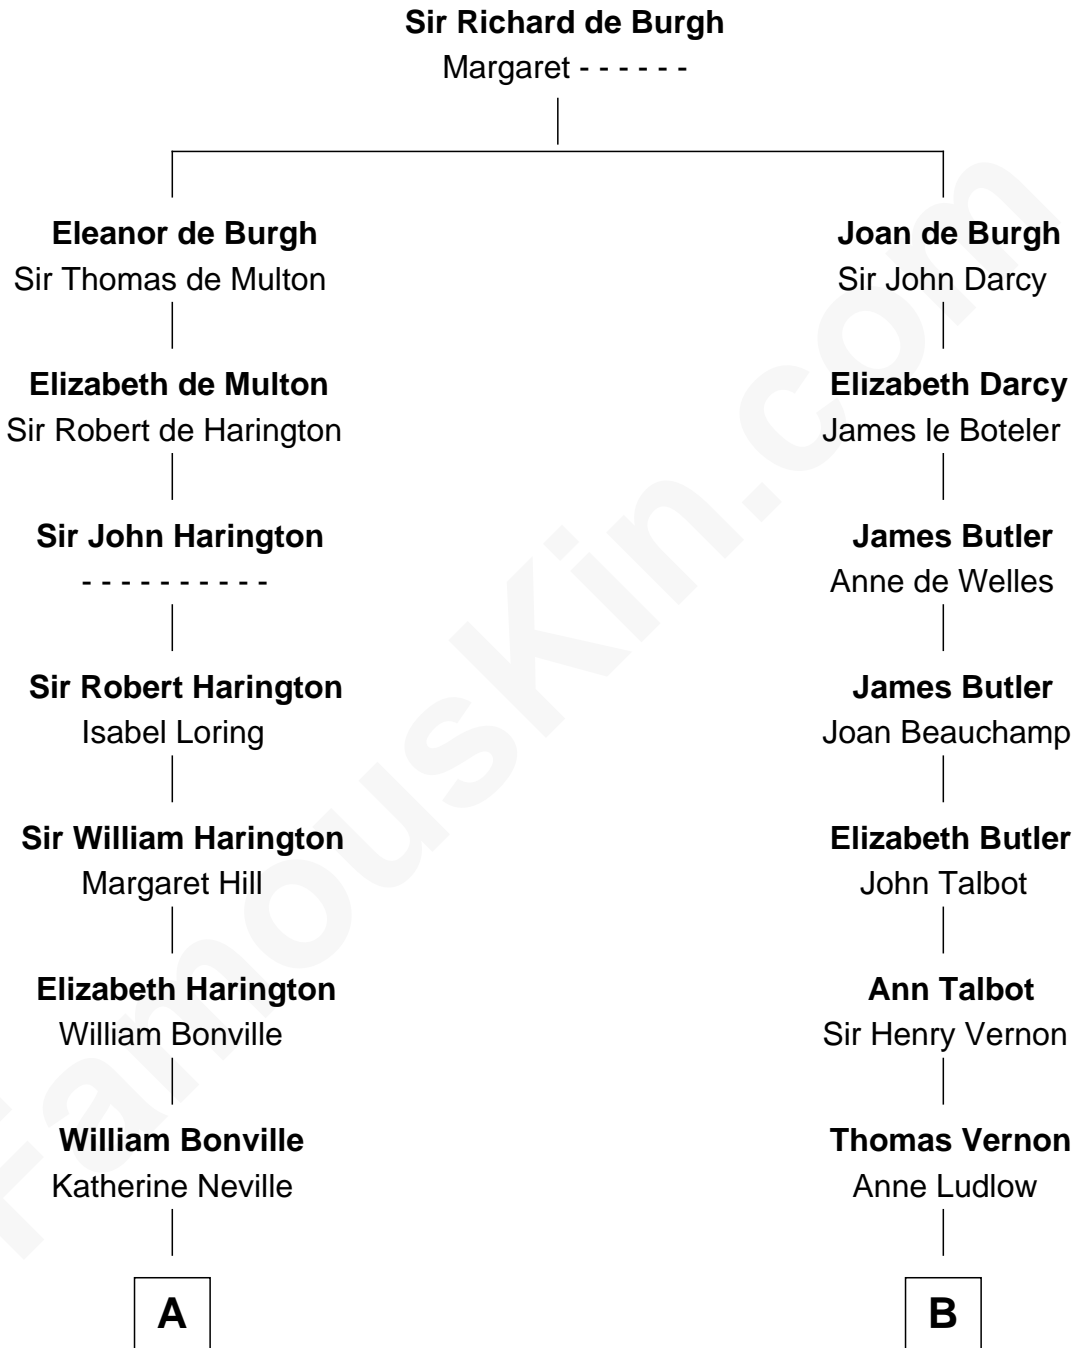

FamousKin.com

Relationship Chart of

Bathsheba (Ruggles) Spooner

First woman executed for murder in U.S. by non-British government

16th cousin 5 times removed of

Oliver Platt
Movie Actor

C

James Boothby Burke Roche

Frances Eleanor Work

Cynthia Burke Roche

Arthur Scott Burden

Eileen Burden

Walter Maynard

Sheila Maynard

Nicholas Platt

Oliver Platt