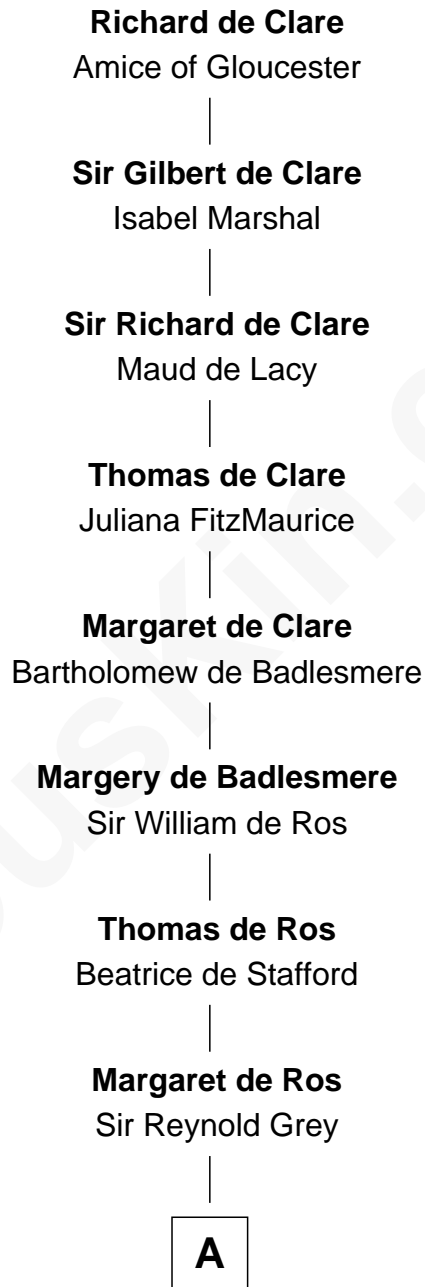

## Relationship Chart of Bathsheba (Ruggles) Spooner

*First woman executed for murder in U.S. by non-British government*

18th Great-granddaughter of

**Richard de Clare**

*Magna Carta Surety*

**A**

**Margaret Grey**  
Sir William Bonville

**William Bonville**  
Elizabeth Harington

**William Bonville**  
Katherine Neville

**Cecily Bonville**  
Thomas Grey

**Cecily Grey**  
Sir John Sutton

**Sir Henry Dudley**  
----- Ashton

Probable

**Roger Dudley**  
Susanna Thorne

**Gov. Thomas Dudley**  
Dorothy York

**Mercy Dudley**  
Rev. John Woodbridge

**Martha Woodbridge**  
Samuel Ruggles

**B**

**B**

Rev. Timothy Ruggles

Mary White

Timothy Dwight Ruggles

Bathsheba Bourne

**Bathsheba (Ruggles) Spooner**

*First Woman Executed in U.S.*

FamousKin.com