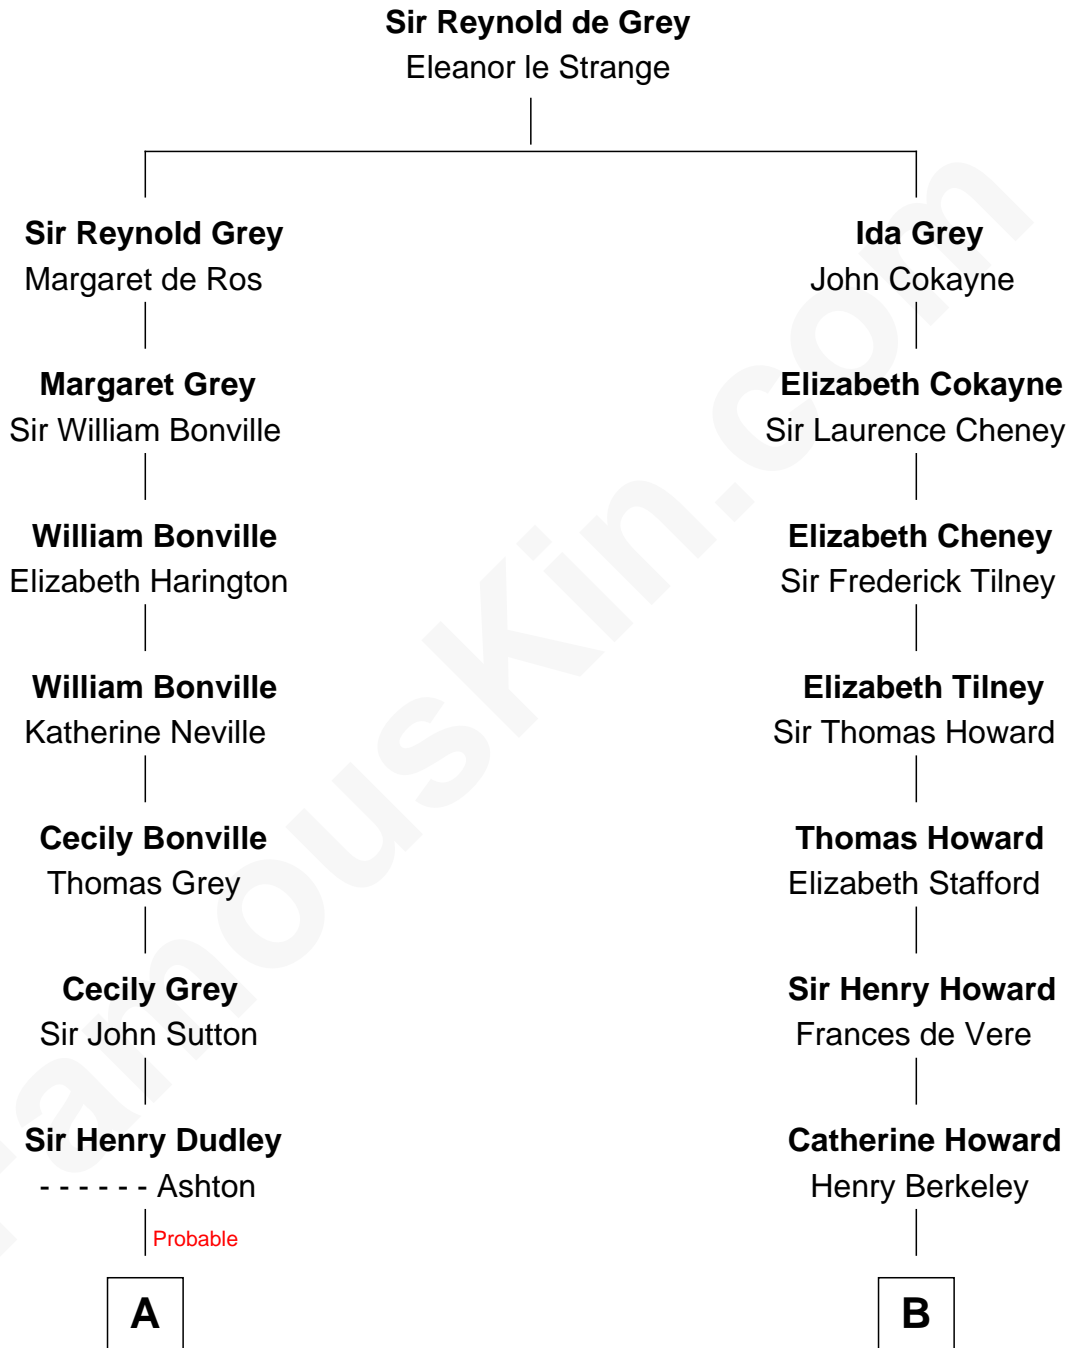

## Relationship Chart of Bathsheba (Ruggles) Spooner

*First woman executed for murder in U.S. by non-British government*

13th cousin 5 times removed of

**Thomas Hunt Morgan**

*Nobel Prize Winner in Physiology or Medicine*