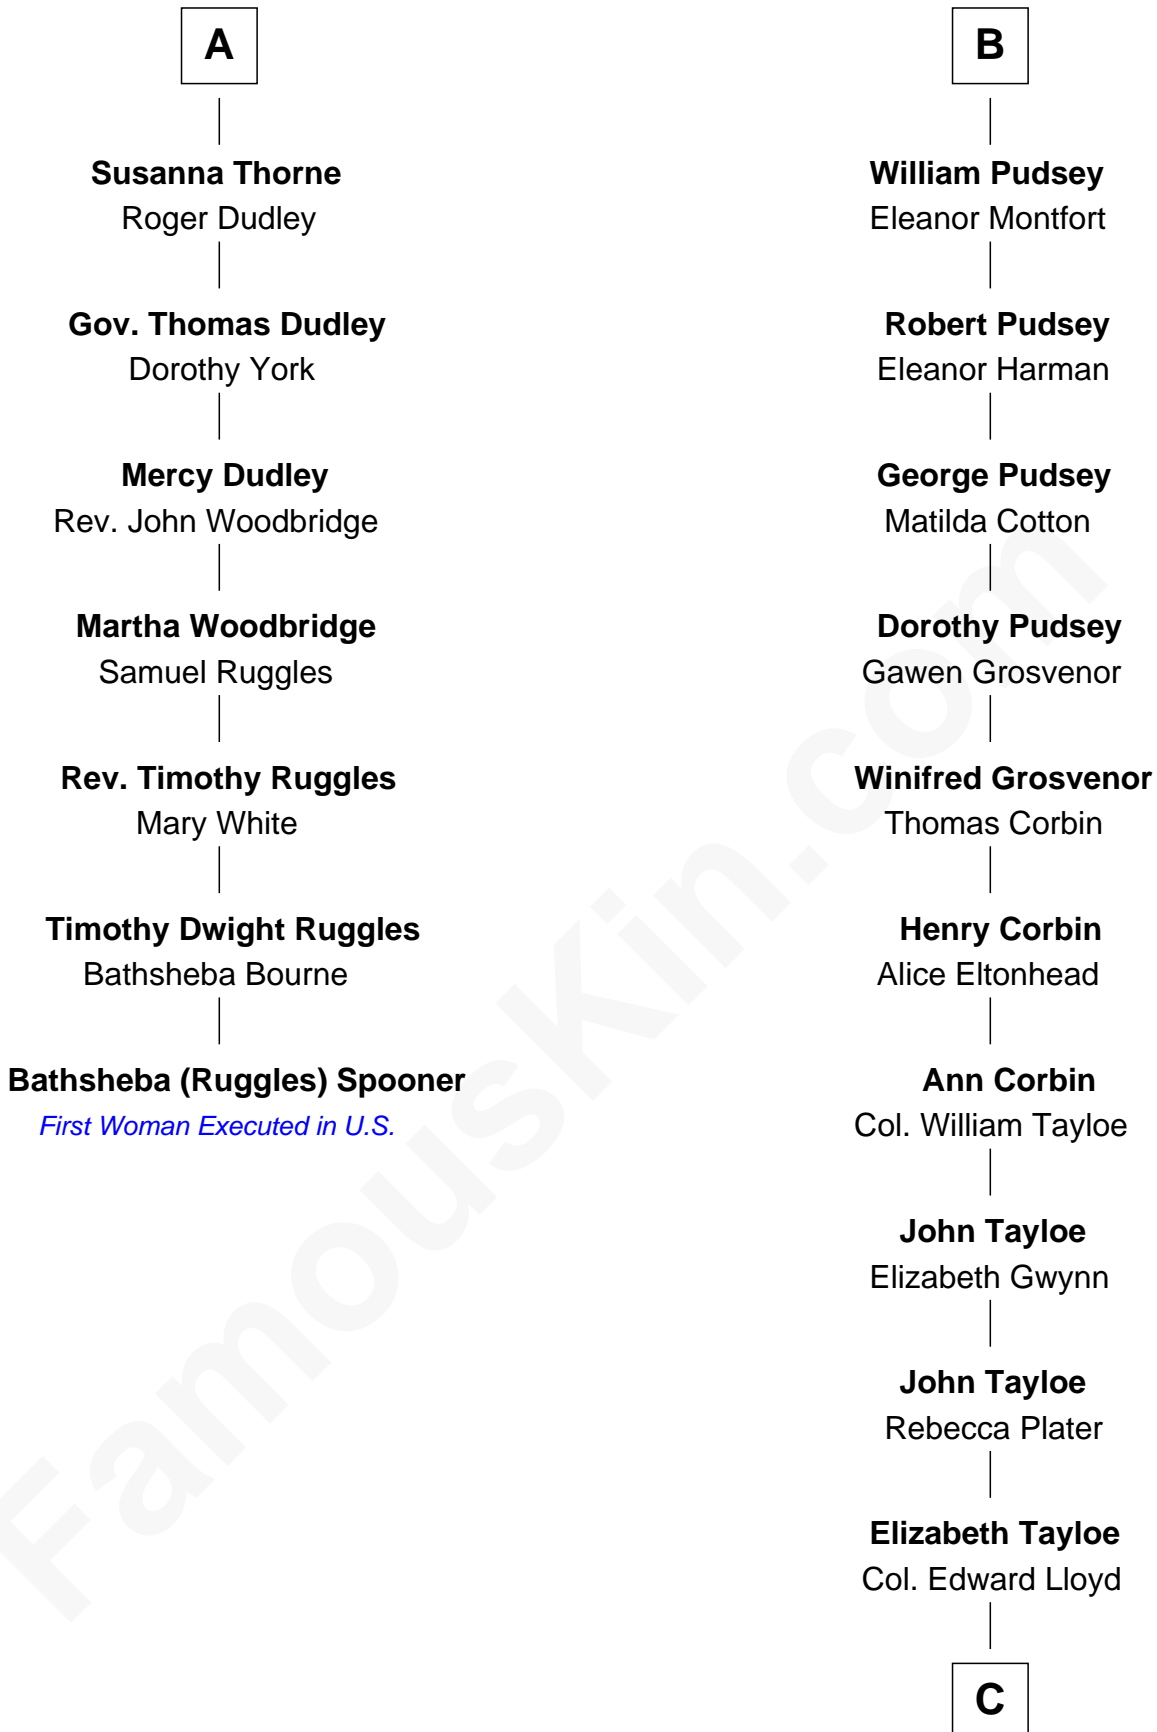

FamousKin.com

Relationship Chart of

Bathsheba (Ruggles) Spooner

First woman executed for murder in U.S. by non-British government

13th cousin 7 times removed of

Thomas Hunt Morgan

Nobel Prize Winner in Physiology or Medicine

Sir John Grey
Avice Marmion

Maud Grey
Sir Thomas Harcourt

Sir Thomas Harcourt
Jane Fraunceys

Sir Richard Harcourt
Edith St. Clair

Alice Harcourt
William Bessiles

Elizabeth Bessiles
Richard Fettiplace

Anne Fettiplace
Edward Purefoy

Mary Purefoy
Thomas Thorne

A

Sir Robert Grey
Lora de St. Quintin

Elizabeth Grey
Henry FitzHugh

Eleanor Fitzhugh
Sir Thomas Tunstall

Margaret Tunstall
Sir Ralph Pudsey

Sir John Pudsey
Grace Hamerton

Henry Pudsey
Margaret Conyers

Rowland Pudsey
Edith Hare

B

C

—
Mary Tayloe Lloyd

Francis Scott Key

—
Elizabeth Phoebe Key

Charles Howard

—
Ellen Key Howard