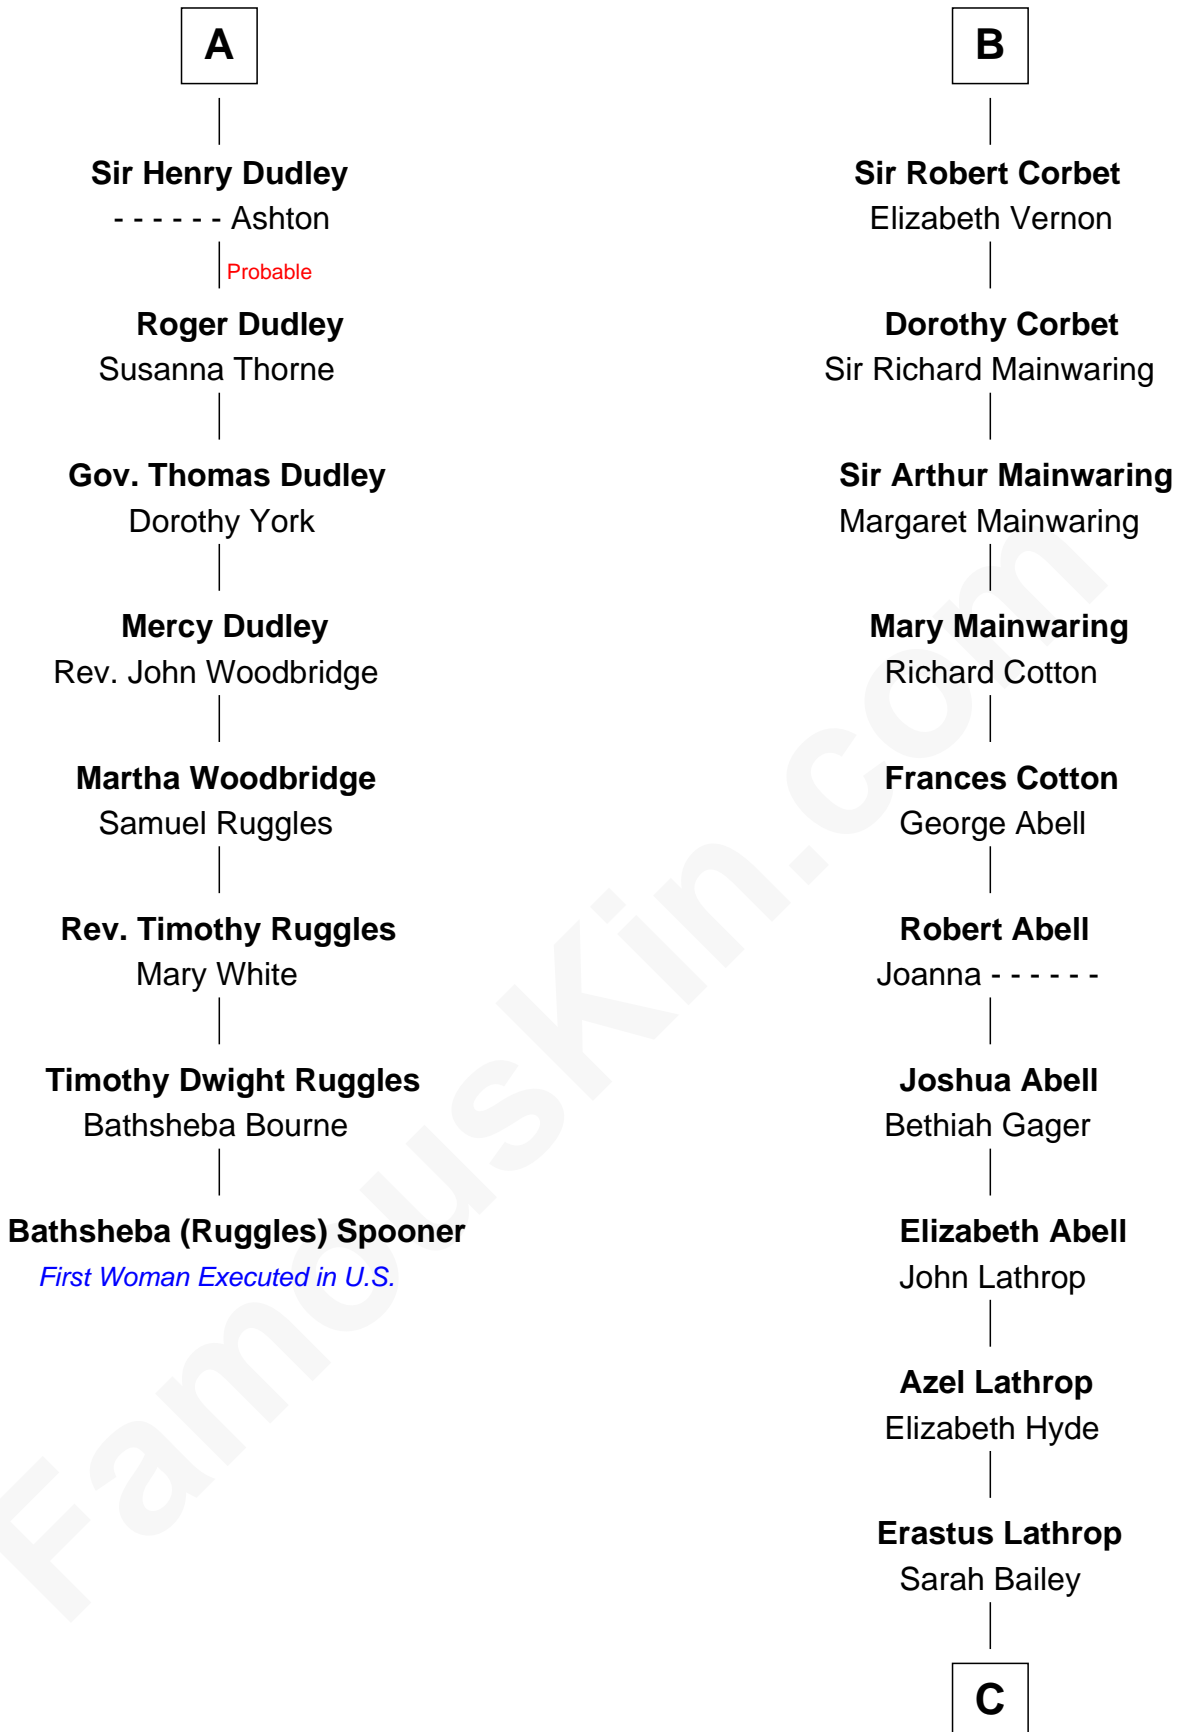

FamousKin.com
Relationship Chart of
Bathsheba (Ruggles) Spooner

First woman executed for murder in U.S. by non-British government

14th cousin 5 times removed of

Marjorie Post

Founder of General Foods

C

Caroline Cushman Lathrop

Charles Rollin Post

Charles William Post

Elle Letitia Merriweather

Marjorie Post

Founder of General Foods

FamousKin.com