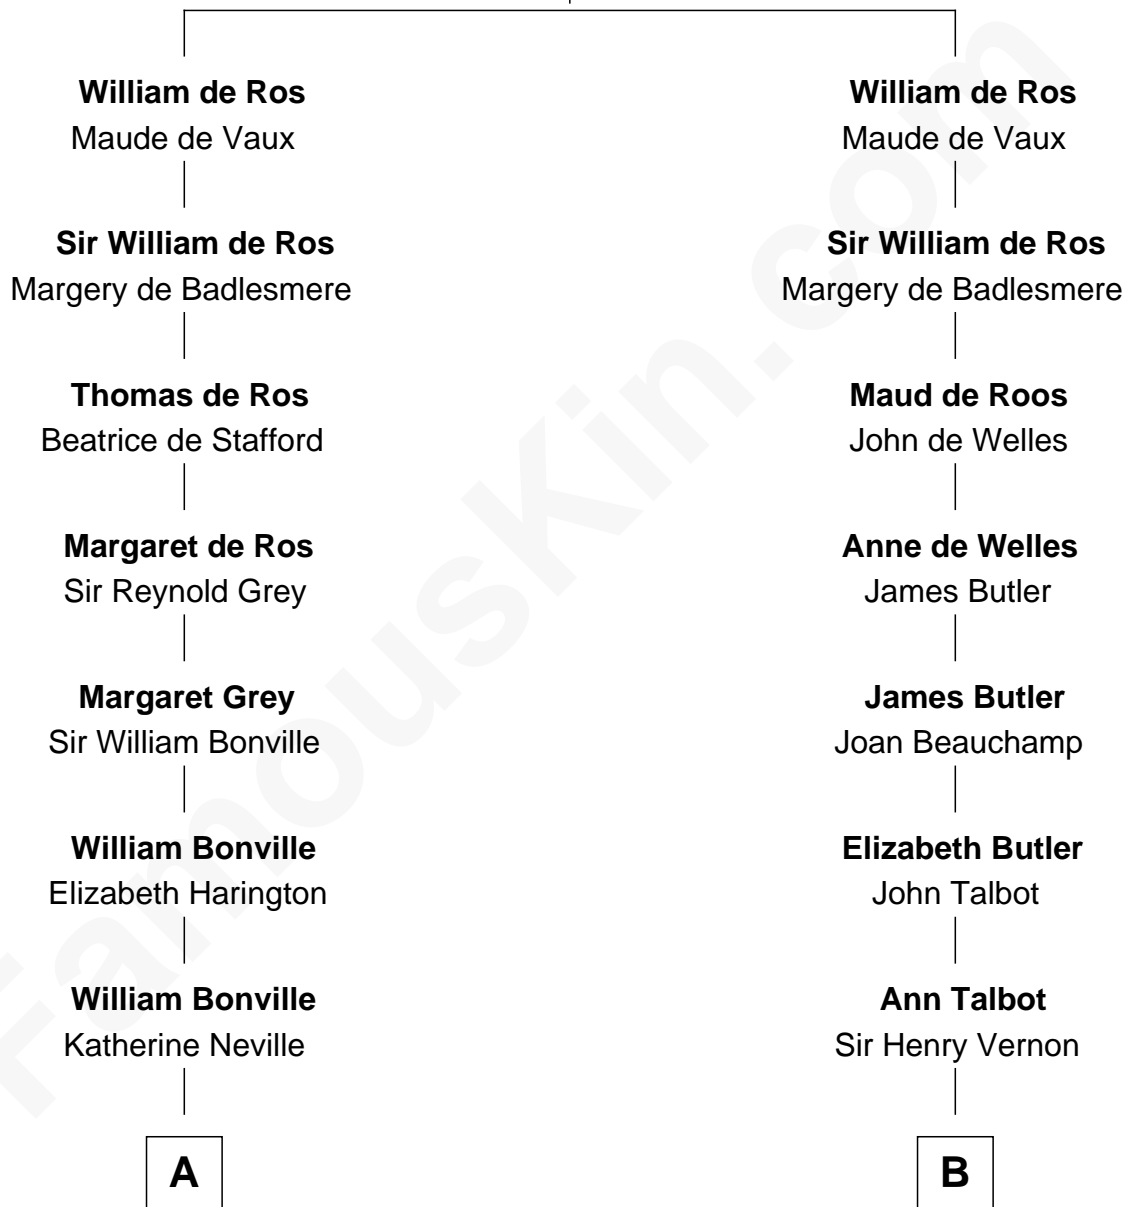

FamousKin.com

Relationship Chart of

Bathsheba (Ruggles) Spooner

First woman executed for murder in U.S. by non-British government

16th cousin 3 times removed of

Marjorie Post

Founder of General Foods

Sir Robert de Ros

Isabel de Aubeney

C

—
Caroline Cushman Lathrop

Charles Rollin Post

—
Charles William Post

Elle Letitia Merriweather

—
Marjorie Post

Founder of General Foods