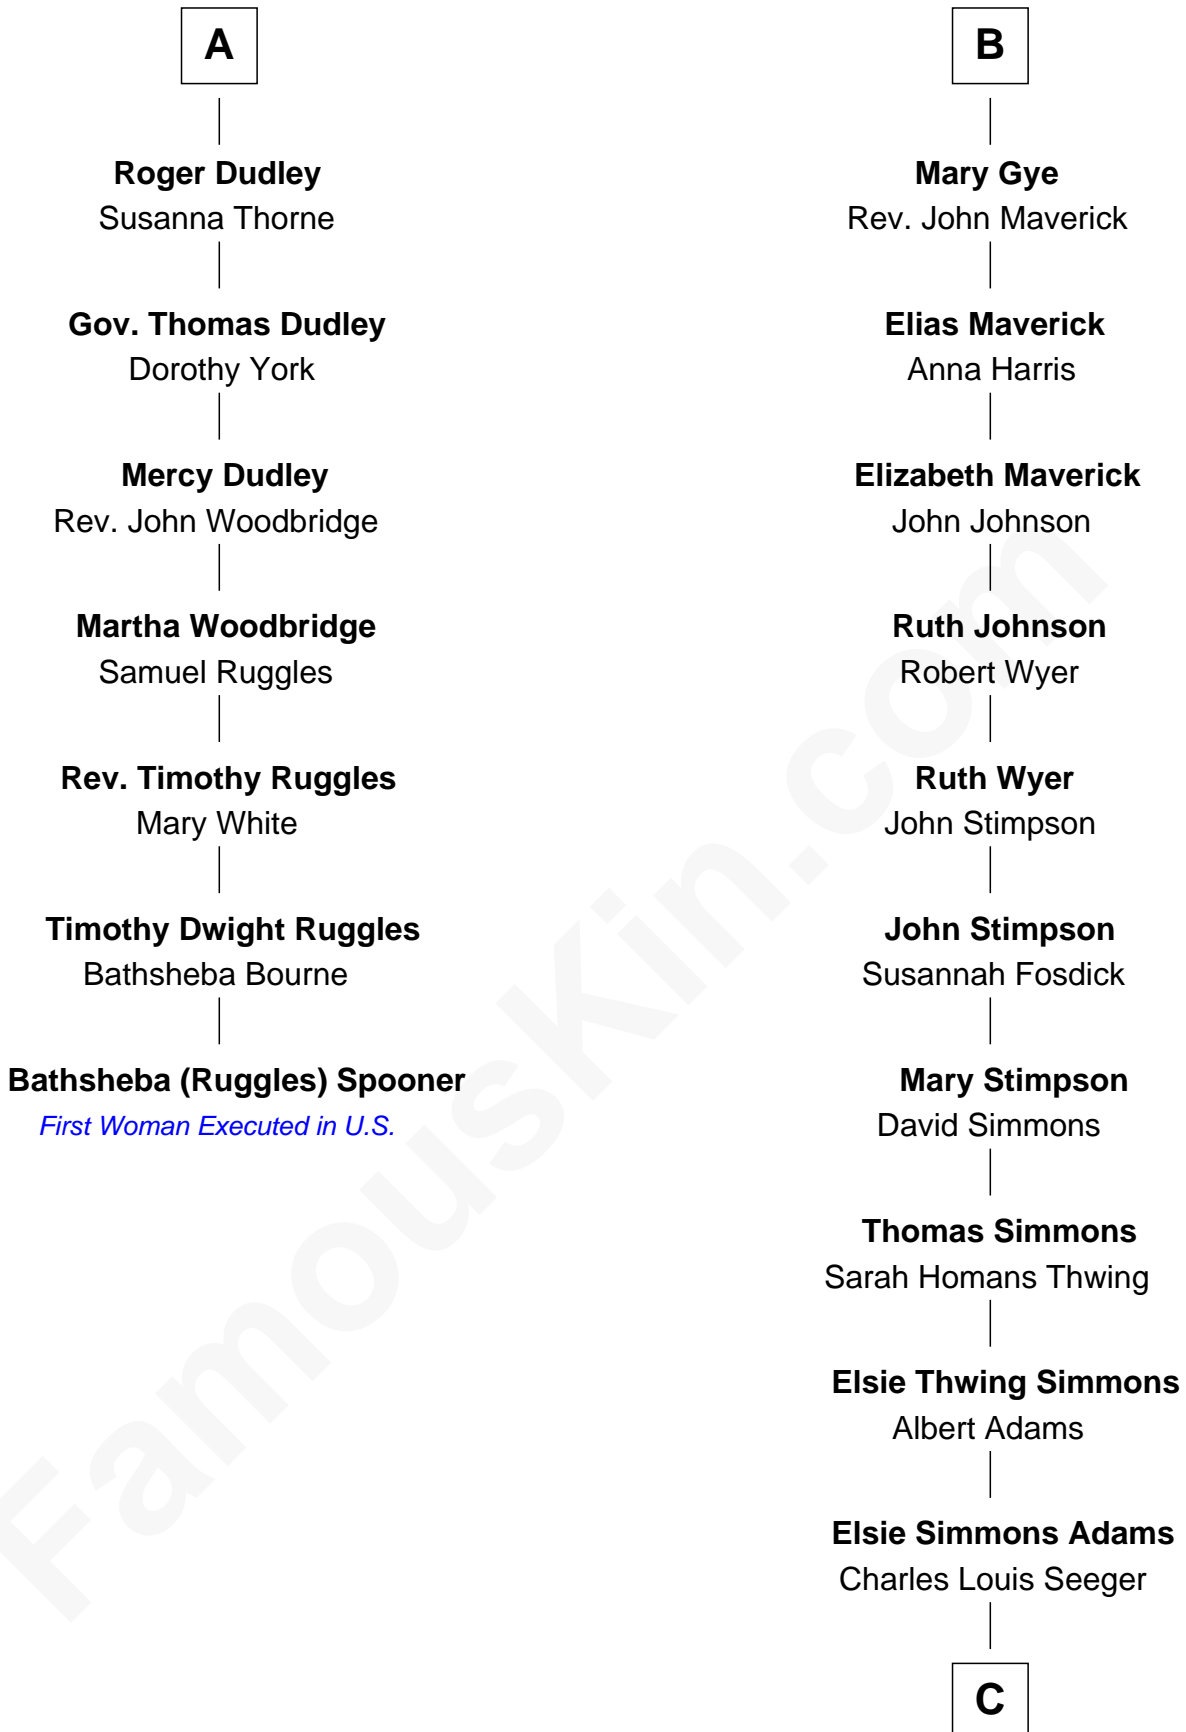

## Relationship Chart of

### Bathsheba (Ruggles) Spooner

*First woman executed for murder in U.S. by non-British government*

13th cousin 5 times removed of

**Pete Seeger**

*American Folk Singer*

C

**Charles Louis Seeger**  
Constance de Clyver Edson

**Pete Seeger**  
*American Folk Singer*

FamousKin.com