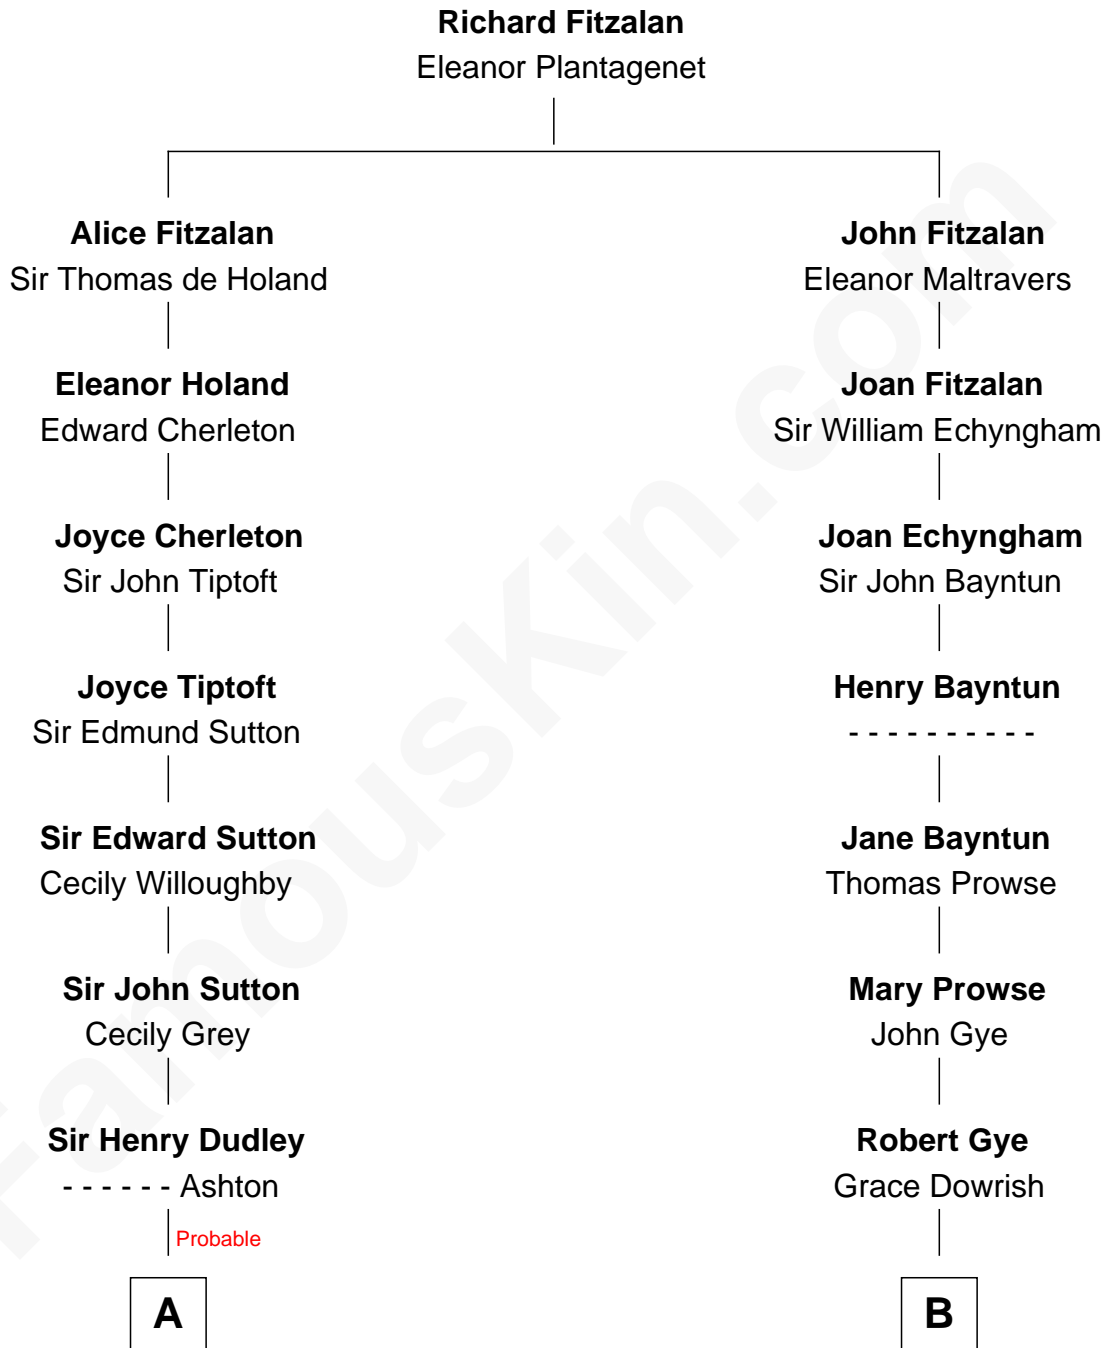

## Relationship Chart of

### Bathsheba (Ruggles) Spooner

*First woman executed for murder in U.S. by non-British government*

13th cousin 5 times removed of

**Pete Seeger**

*American Folk Singer*

C

**Charles Louis Seeger**  
Constance de Clyver Edson