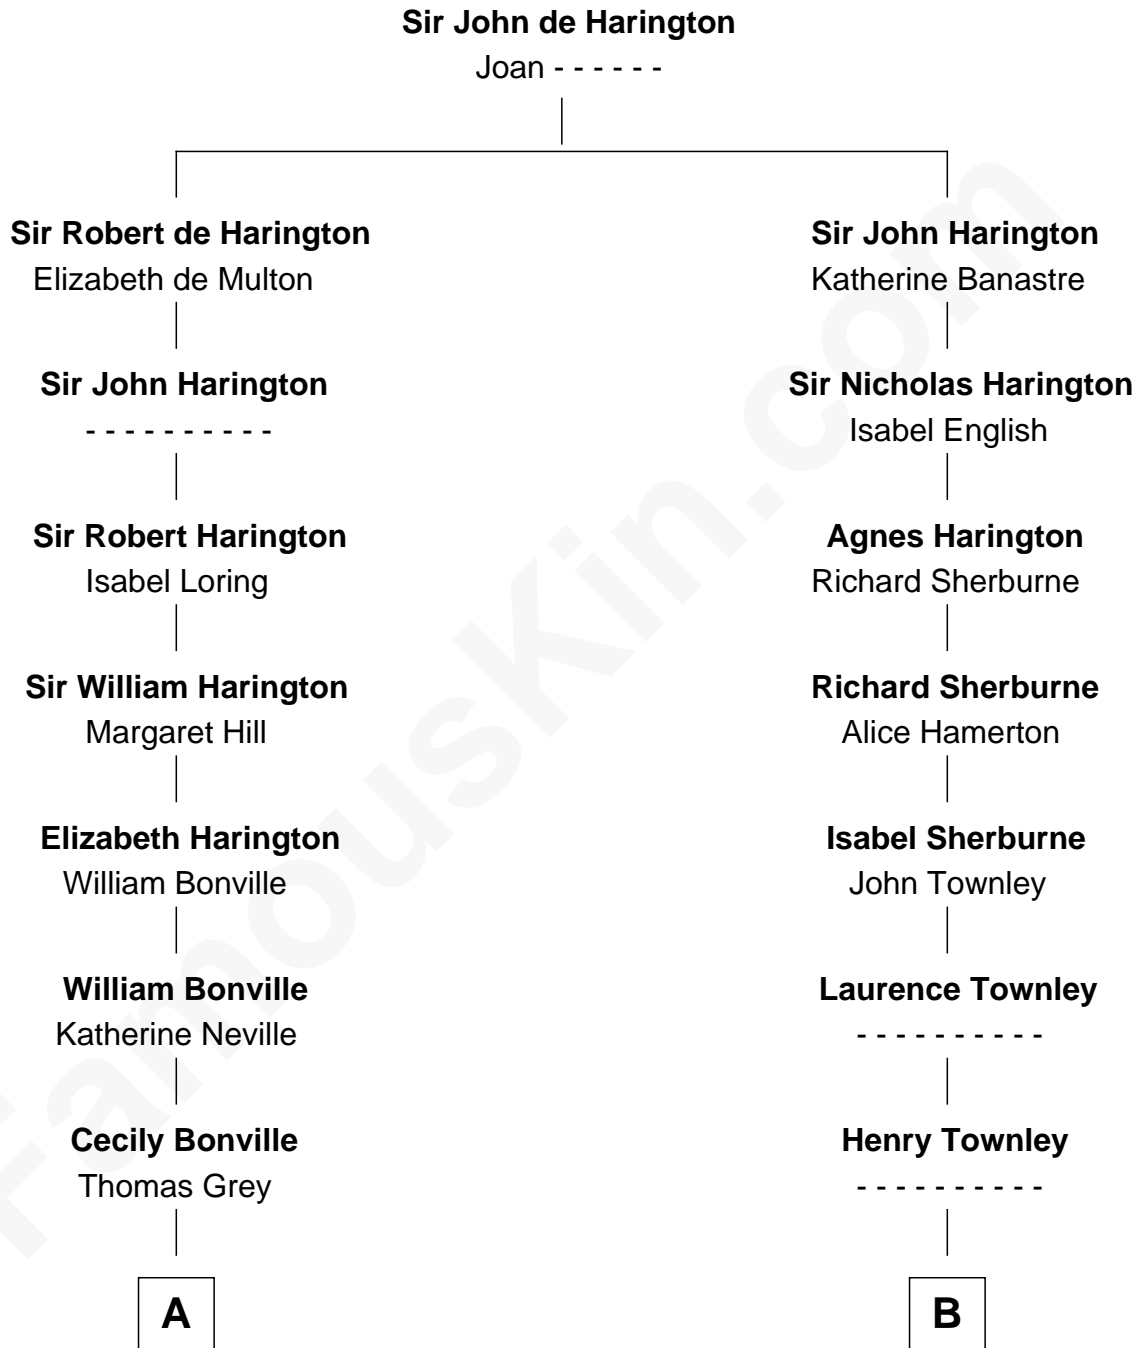

FamousKin.com

Relationship Chart of Bathsheba (Ruggles) Spooner

First woman executed for murder in U.S. by non-British government

15th cousin 6 times removed of

Adlai Stevenson III

U.S. Senator from Illinois

C

Mary Peachy Frye
Rev. Lewis Warner Green

Letitia Green
Adlai Ewing Stevenson

Lewis Green Stevenson
Helen Louise Davis

Adlai Ewing Stevenson
Ellen Borden

Adlai Stevenson III
U.S. Senator from Illinois