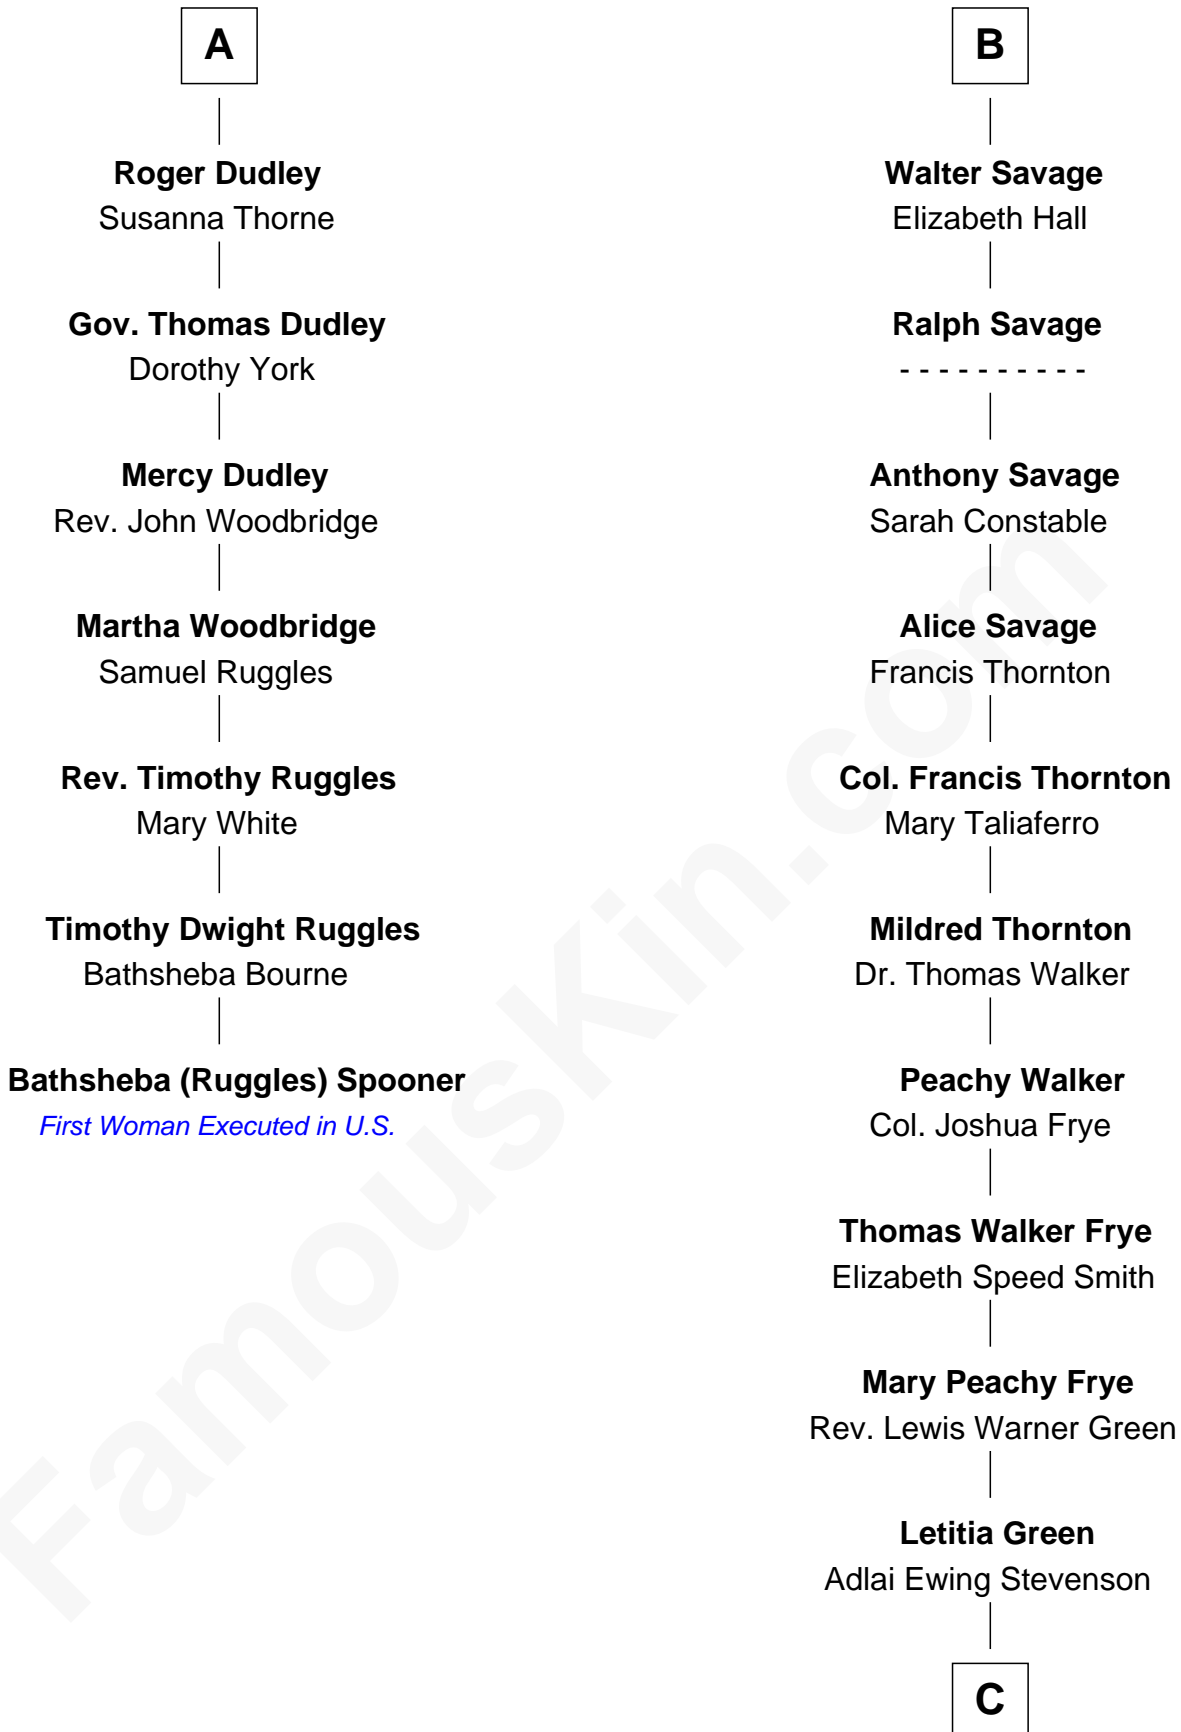

FamousKin.com

Relationship Chart of

Bathsheba (Ruggles) Spooner

First woman executed for murder in U.S. by non-British government

13th cousin 6 times removed of

Adlai Stevenson III
U.S. Senator from Illinois

C

—
Lewis Green Stevenson

Helen Louise Davis

—
Adlai Ewing Stevenson

Ellen Borden

—
Adlai Stevenson III

U.S. Senator from Illinois

FamousKin.com