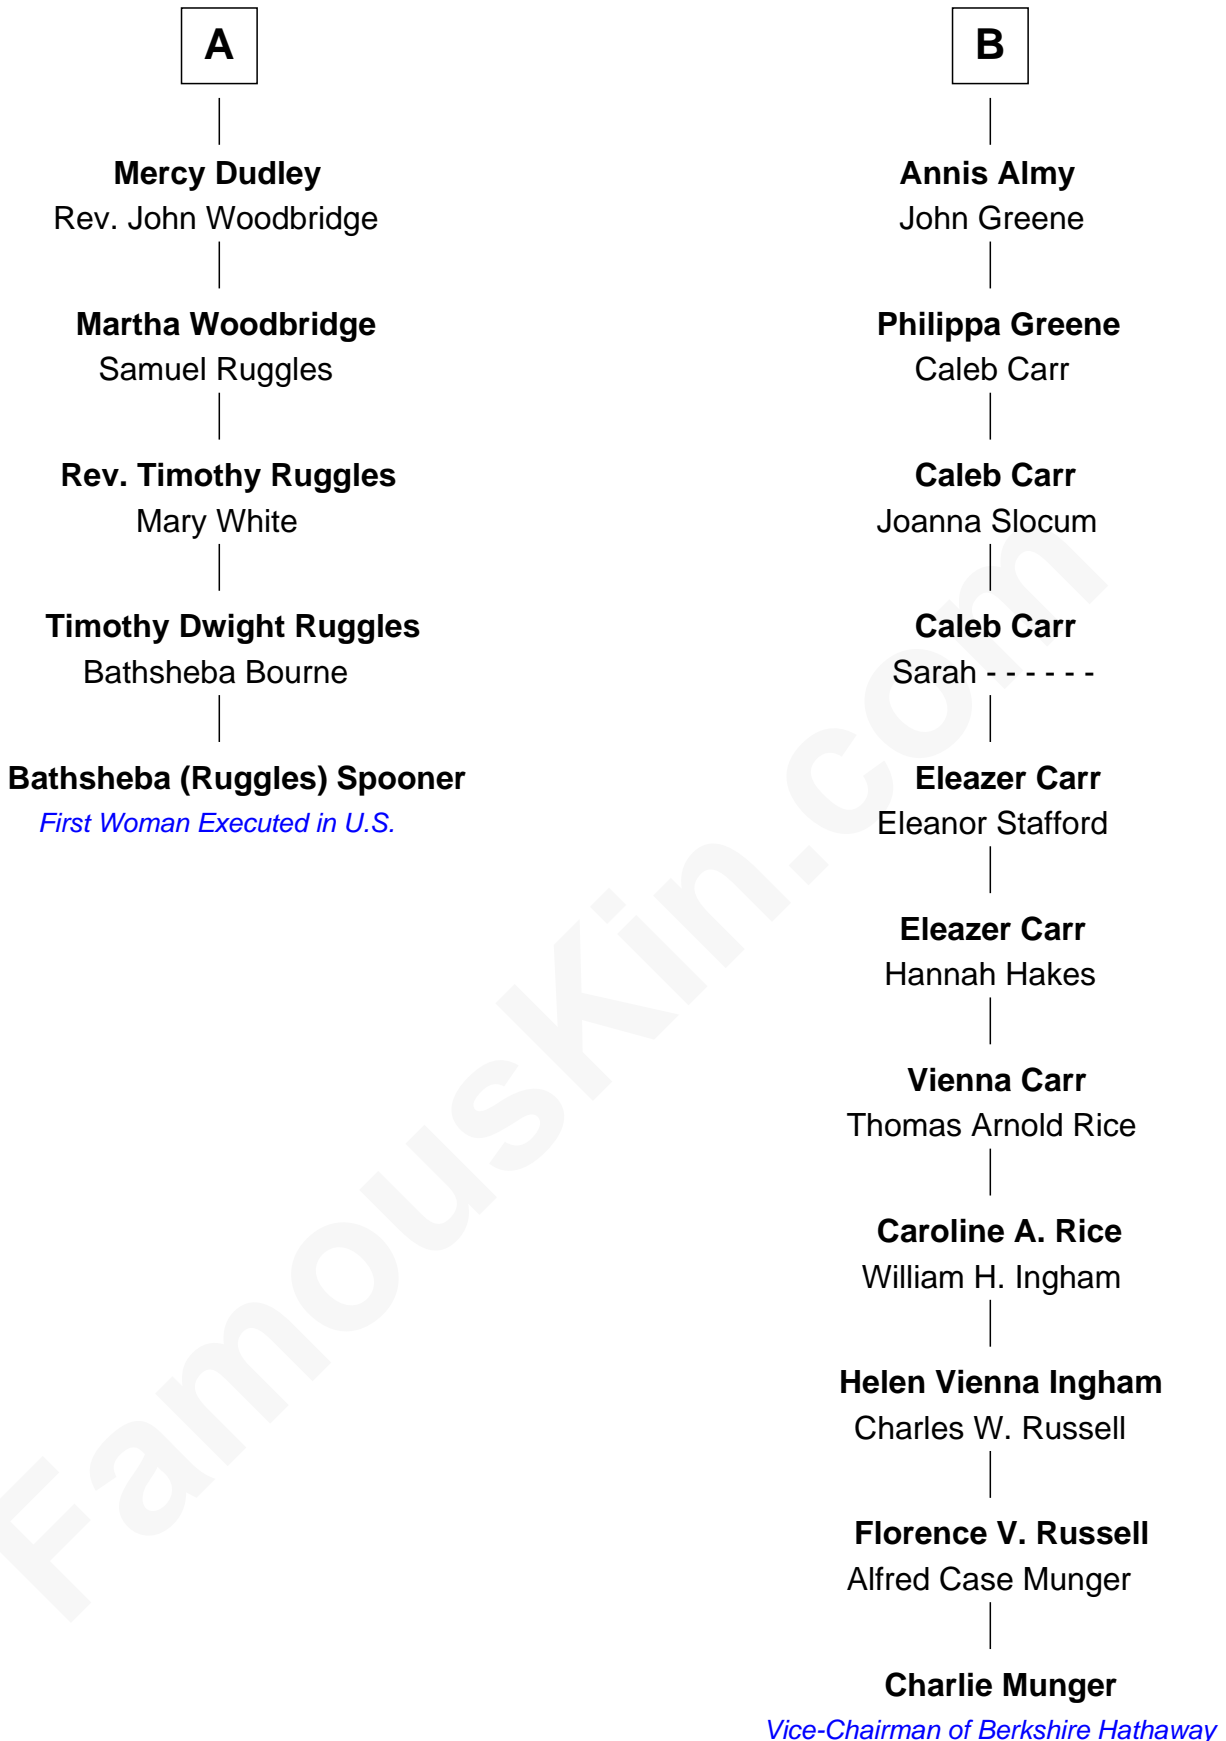

## Relationship Chart of

### Bathsheba (Ruggles) Spooner

First woman executed for murder in U.S. by non-British government

11th cousin 6 times removed of

**Charlie Munger**

Vice-Chairman of Berkshire Hathaway

Charlie Munger photo by [Nick Webb](#) (CC BY 2.0)