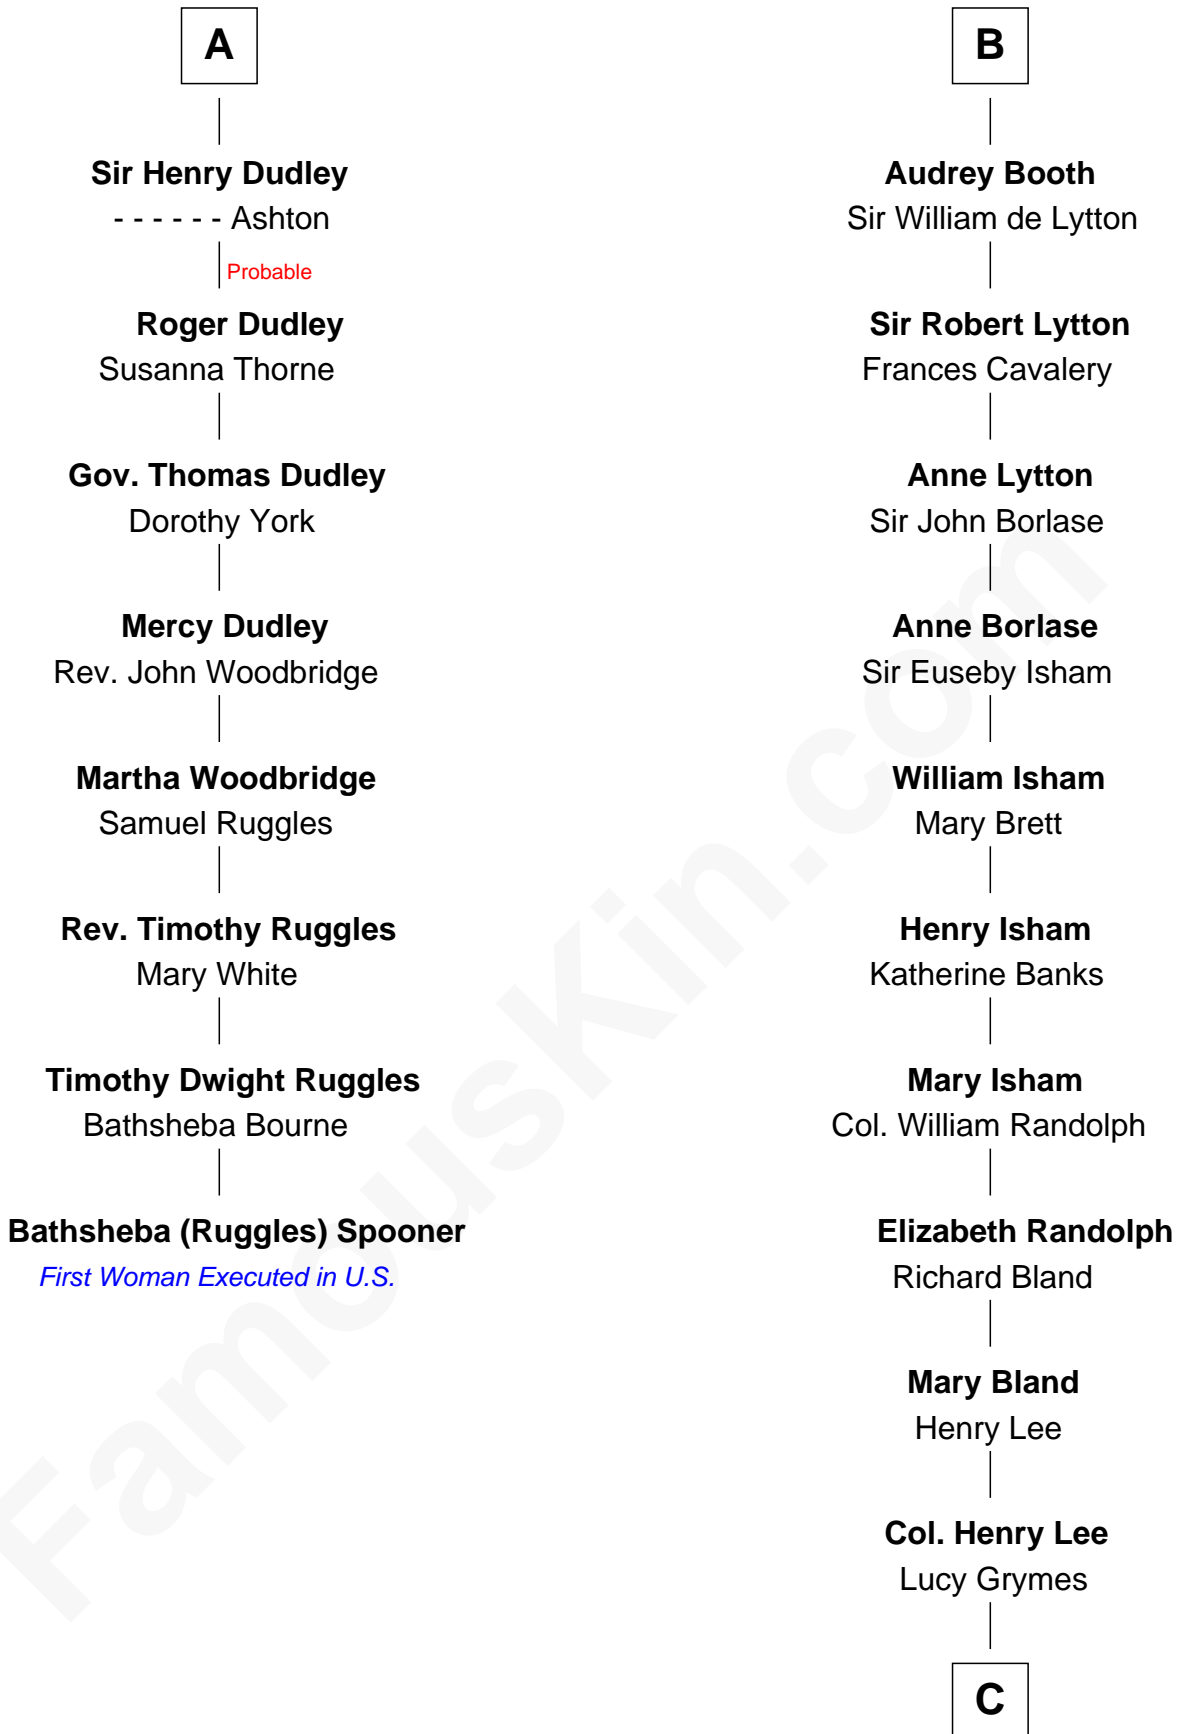

FamousKin.com

Relationship Chart of

Bathsheba (Ruggles) Spooner

First woman executed for murder in U.S. by non-British government

14th cousin 4 times removed of

General Robert E. Lee

Confederate Army - U.S. Civil War

C

Maj. Gen. Henry Lee
Anne Hill Carter

General Robert E. Lee
Confederate Army - U.S. Civil War

FamousKin.com