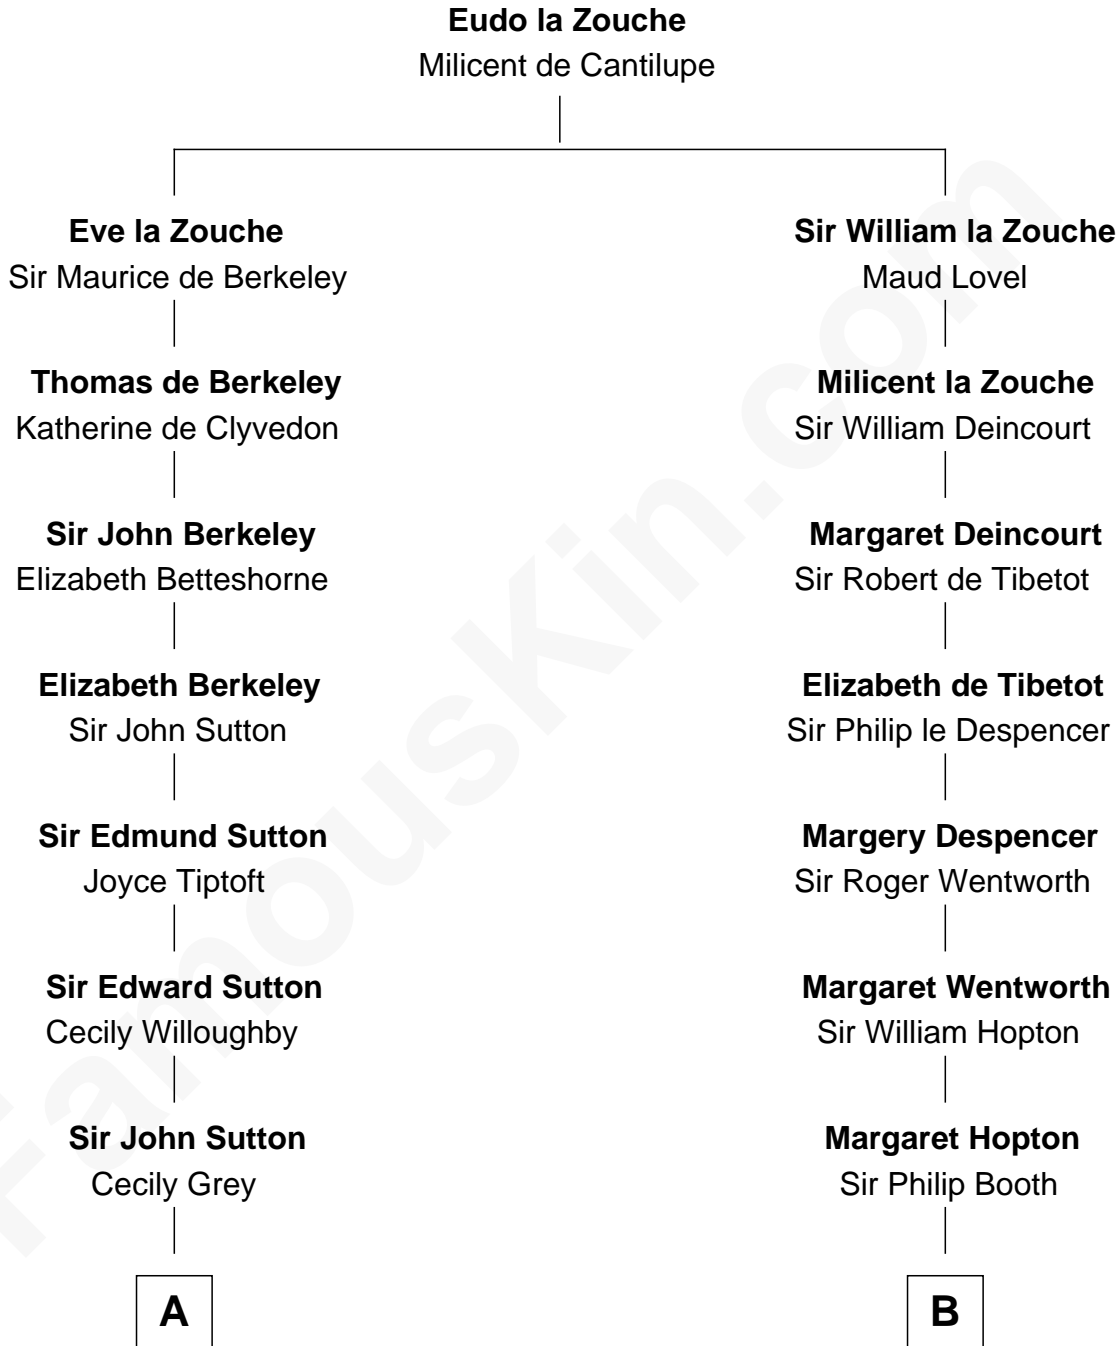

FamousKin.com

Relationship Chart of

Bathsheba (Ruggles) Spooner

First woman executed for murder in U.S. by non-British government

14th cousin 4 times removed of

General Robert E. Lee

Confederate Army - U.S. Civil War