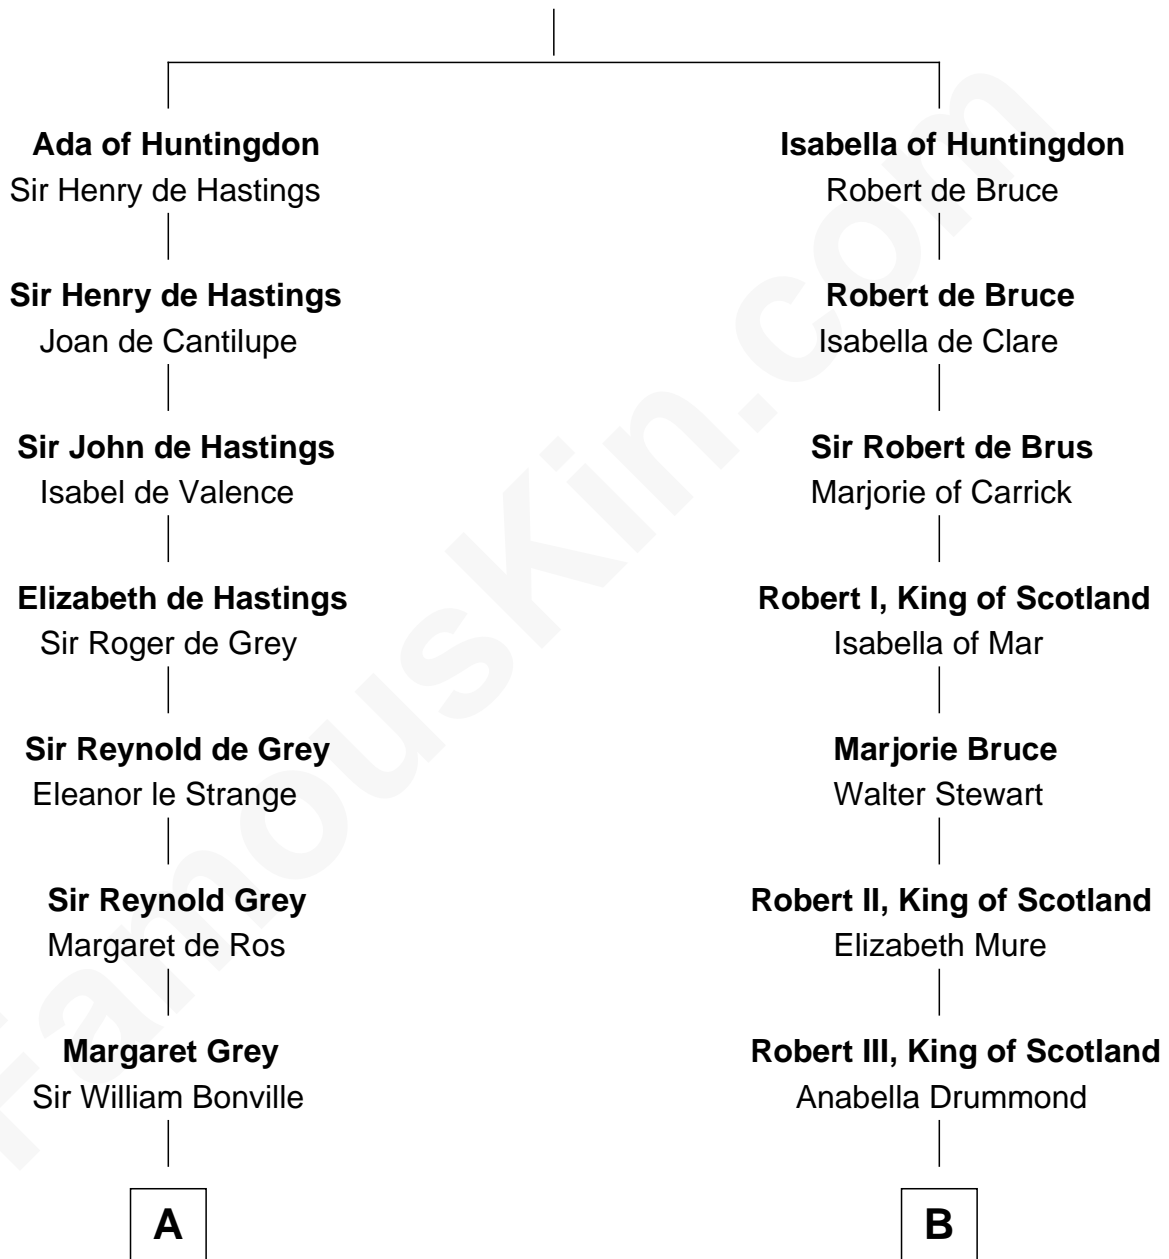

## Relationship Chart of

### Bathsheba (Ruggles) Spooner

*First woman executed for murder in U.S. by non-British government*

18th cousin 2 times removed of

### General Robert E. Lee

*Confederate Army - U.S. Civil War*

**David of Huntingdon**

Maud of Chester

**C**

**Timothy Dwight Ruggles**

Bathsheba Bourne

**Bathsheba (Ruggles) Spooner**