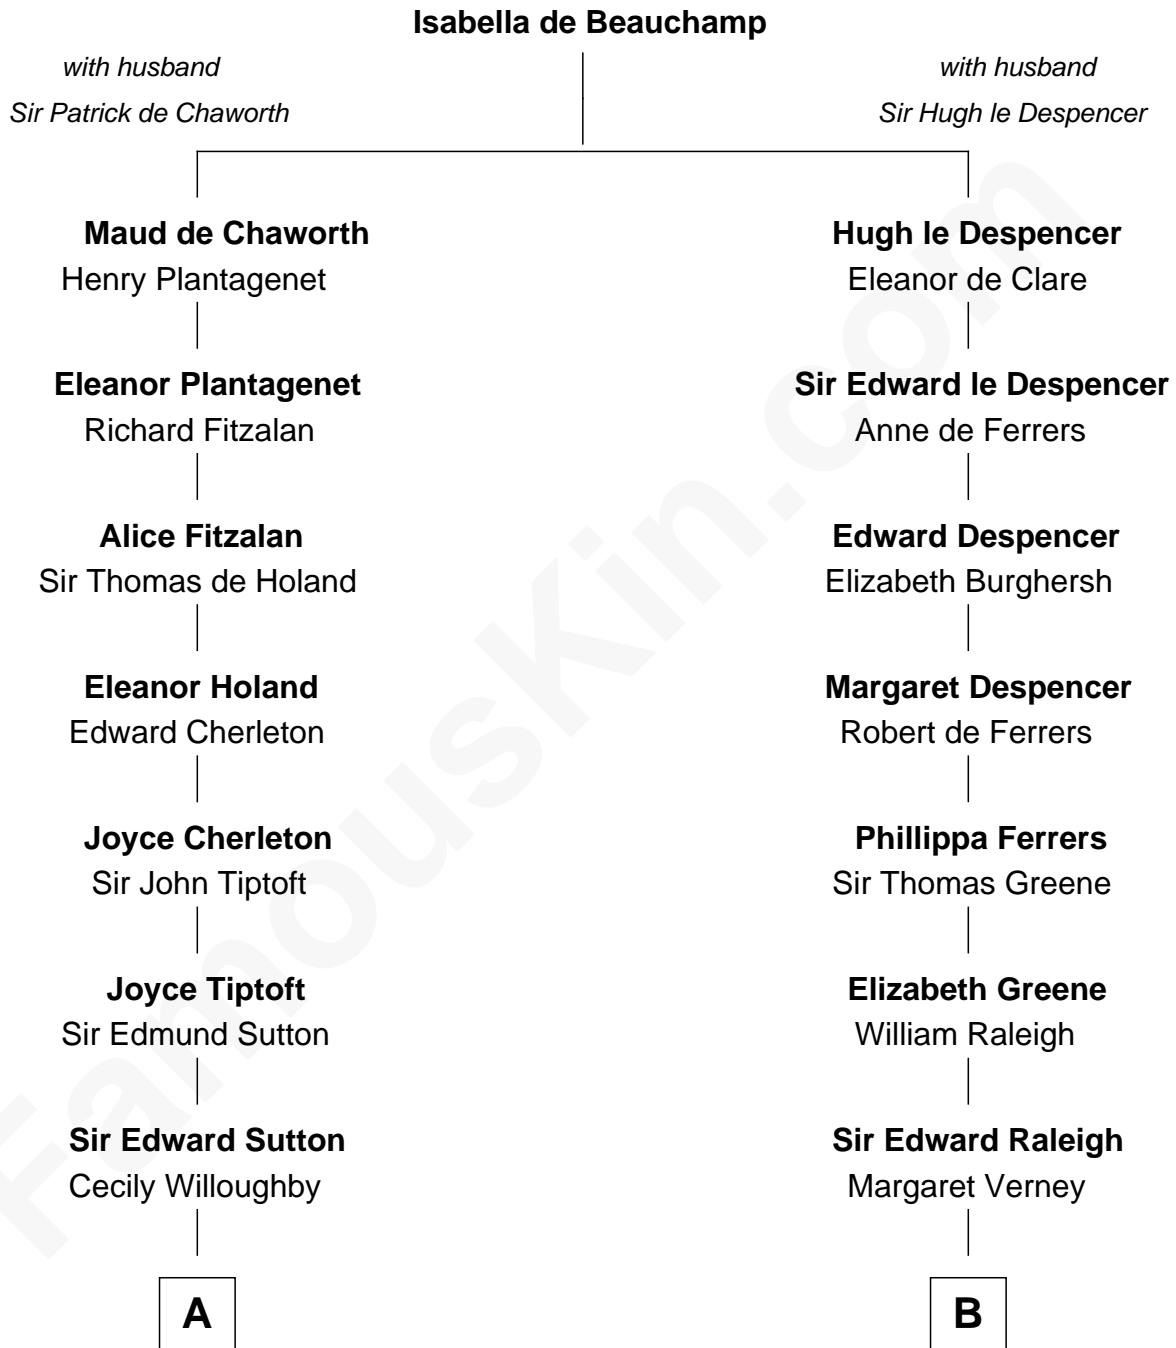

FamousKin.com

Relationship Chart of

Bathsheba (Ruggles) Spooner

First woman executed for murder in U.S. by non-British government

15th cousin 6 times removed of

Amelia Earhart

Aviation Pioneer

C

Amelia Earhart

Aviation Pioneer