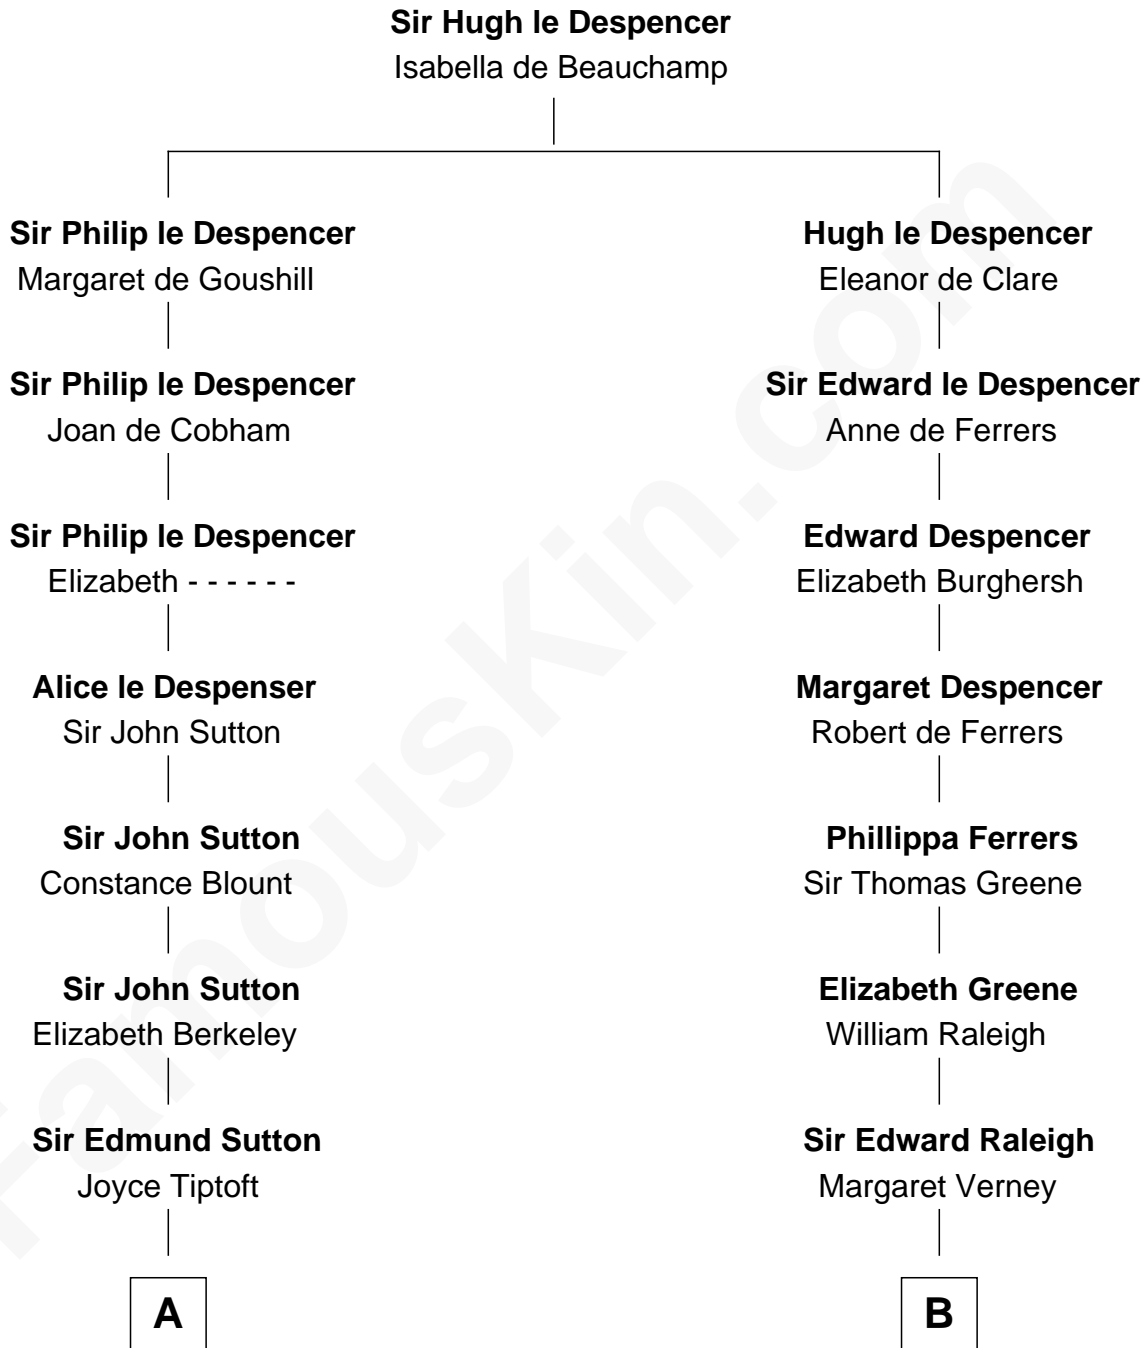

FamousKin.com

Relationship Chart of Bathsheba (Ruggles) Spooner

First woman executed for murder in U.S. by non-British government

16th cousin 5 times removed of

Amelia Earhart

Aviation Pioneer

C

Dr. Ephraim Otis

Mary Cornell

Isaac Otis

Caroline Abigail Curtis

Alfred Gideon Otis

Amelia Josephine Harres

Amelia Otis

Edwin Stanton Earhart

Amelia Earhart