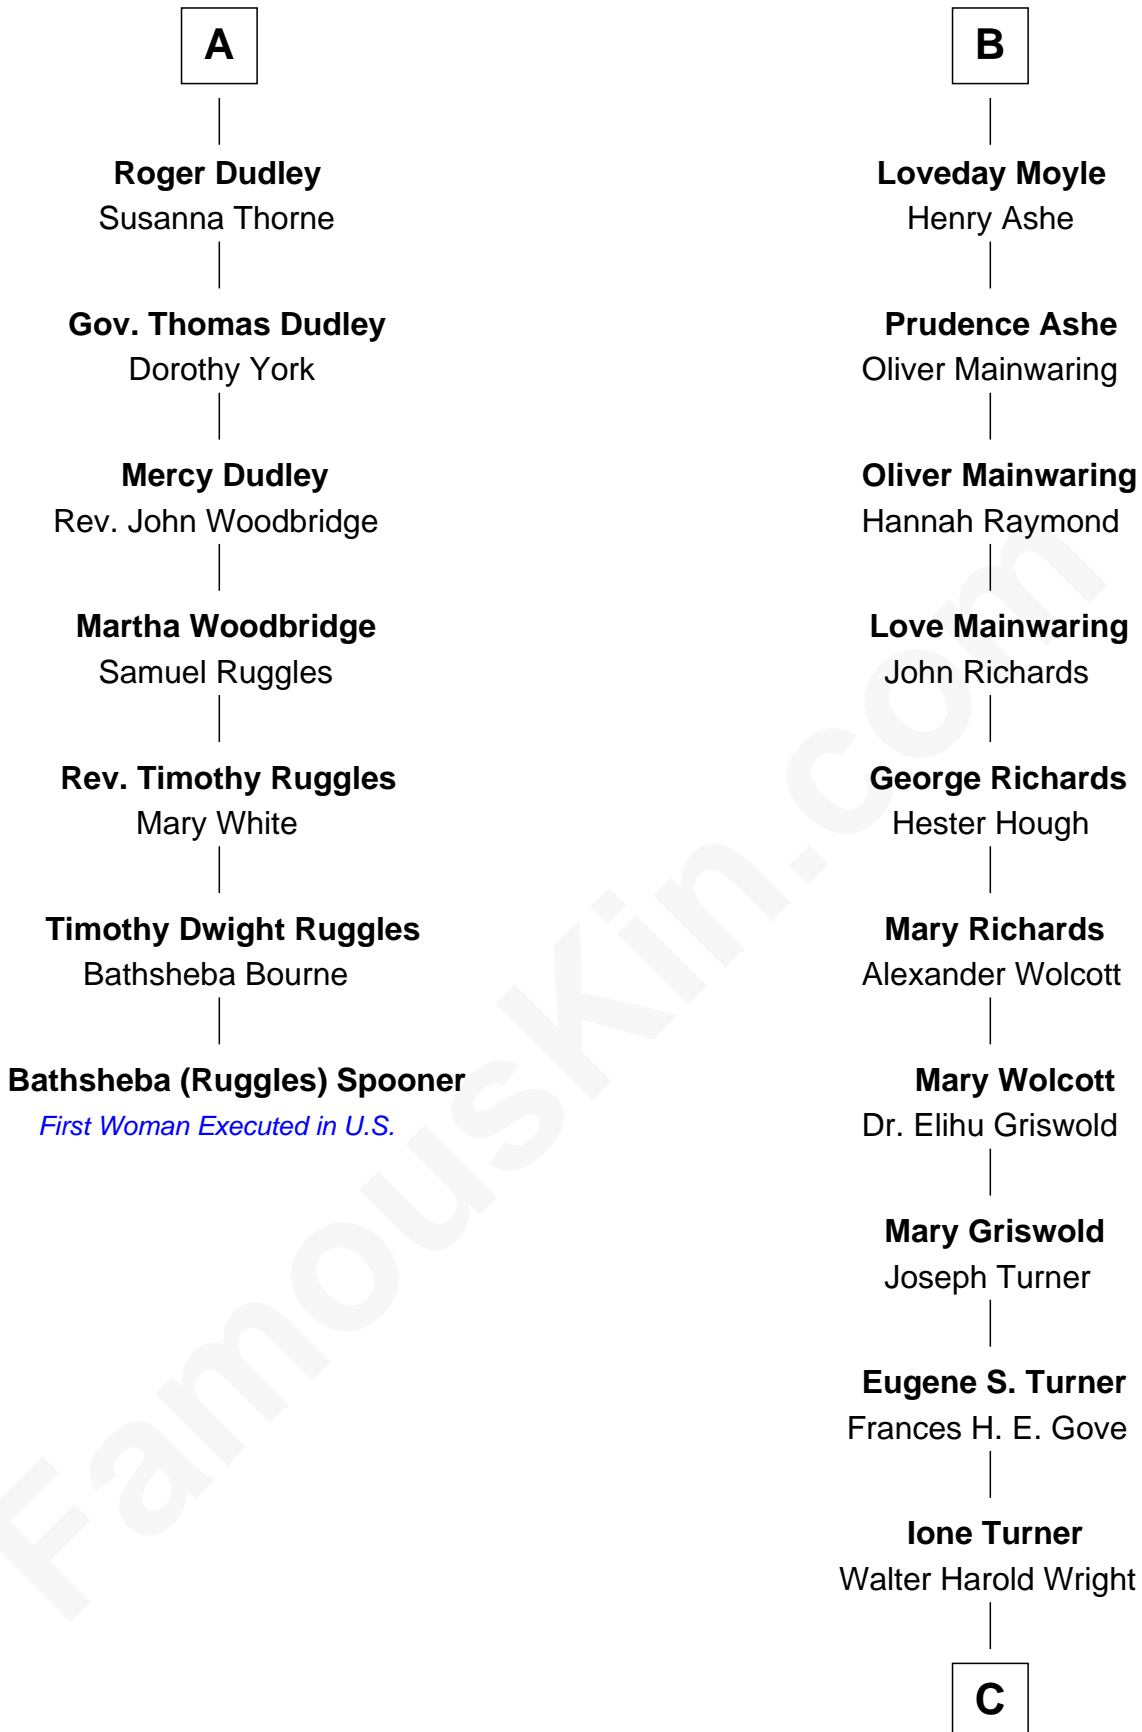

FamousKin.com

Relationship Chart of

Bathsheba (Ruggles) Spooner

First woman executed for murder in U.S. by non-British government

13th cousin 7 times removed of

Ed Helms

TV and Movie Actor

C

Inez Emeline Wright
George Pullen Jackson

Frances Helen Jackson
Fitzgerald Sale Parker

Pamela Ann Parker
John A. Helms

Ed Helms
TV and Movie Actor