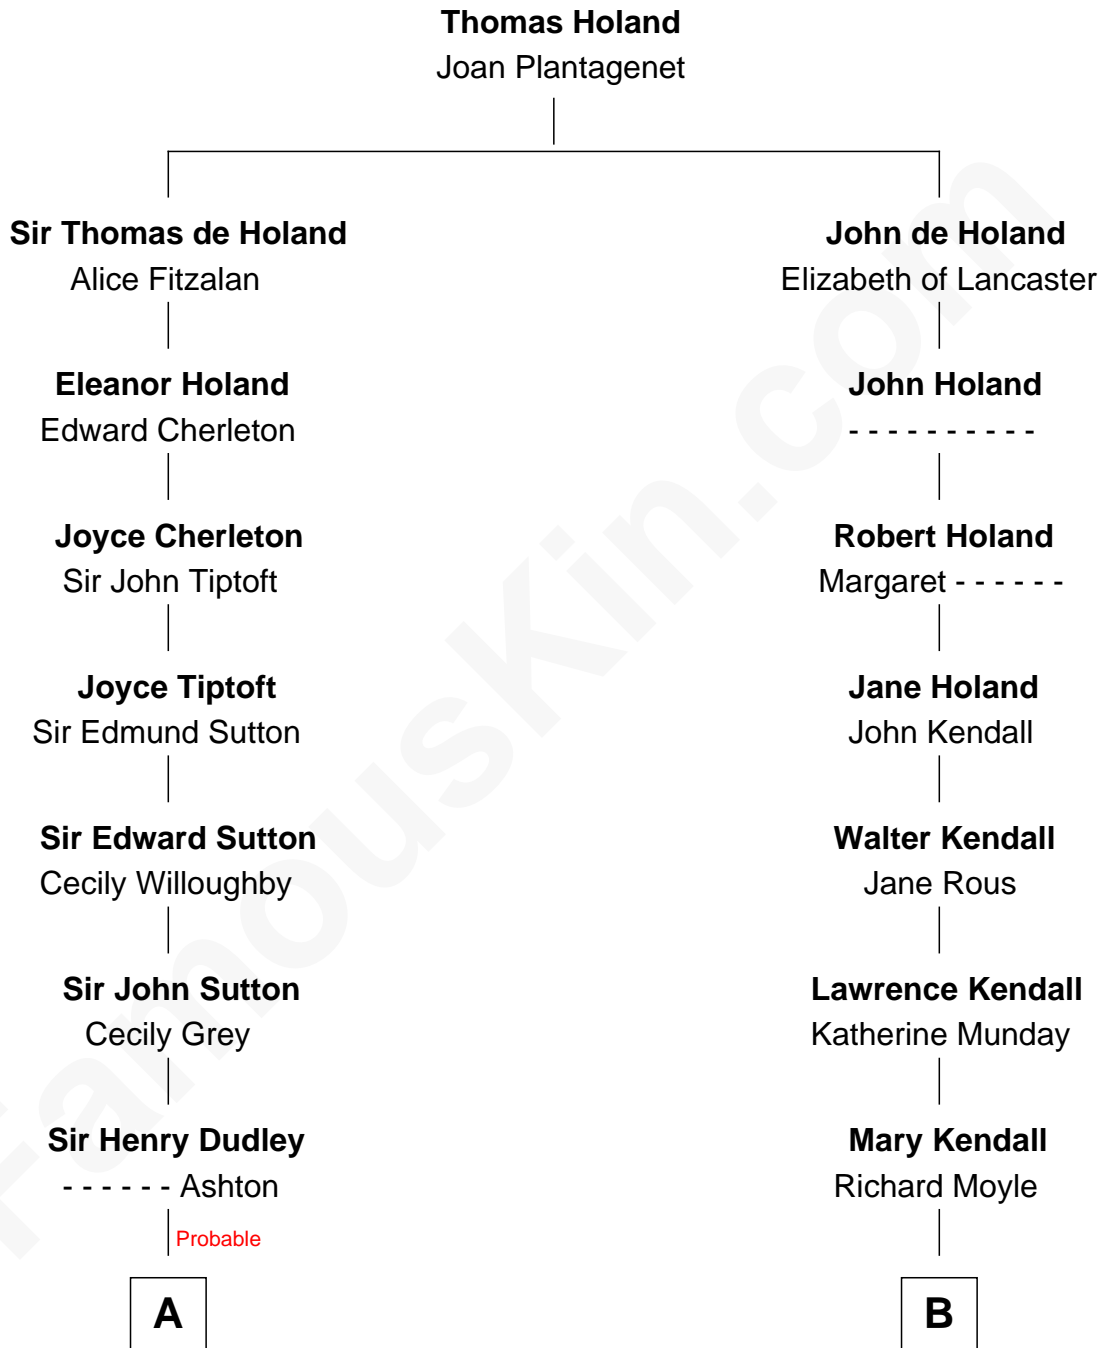

FamousKin.com

Relationship Chart of

Bathsheba (Ruggles) Spooner

First woman executed for murder in U.S. by non-British government

13th cousin 7 times removed of

Ed Helms

TV and Movie Actor

C