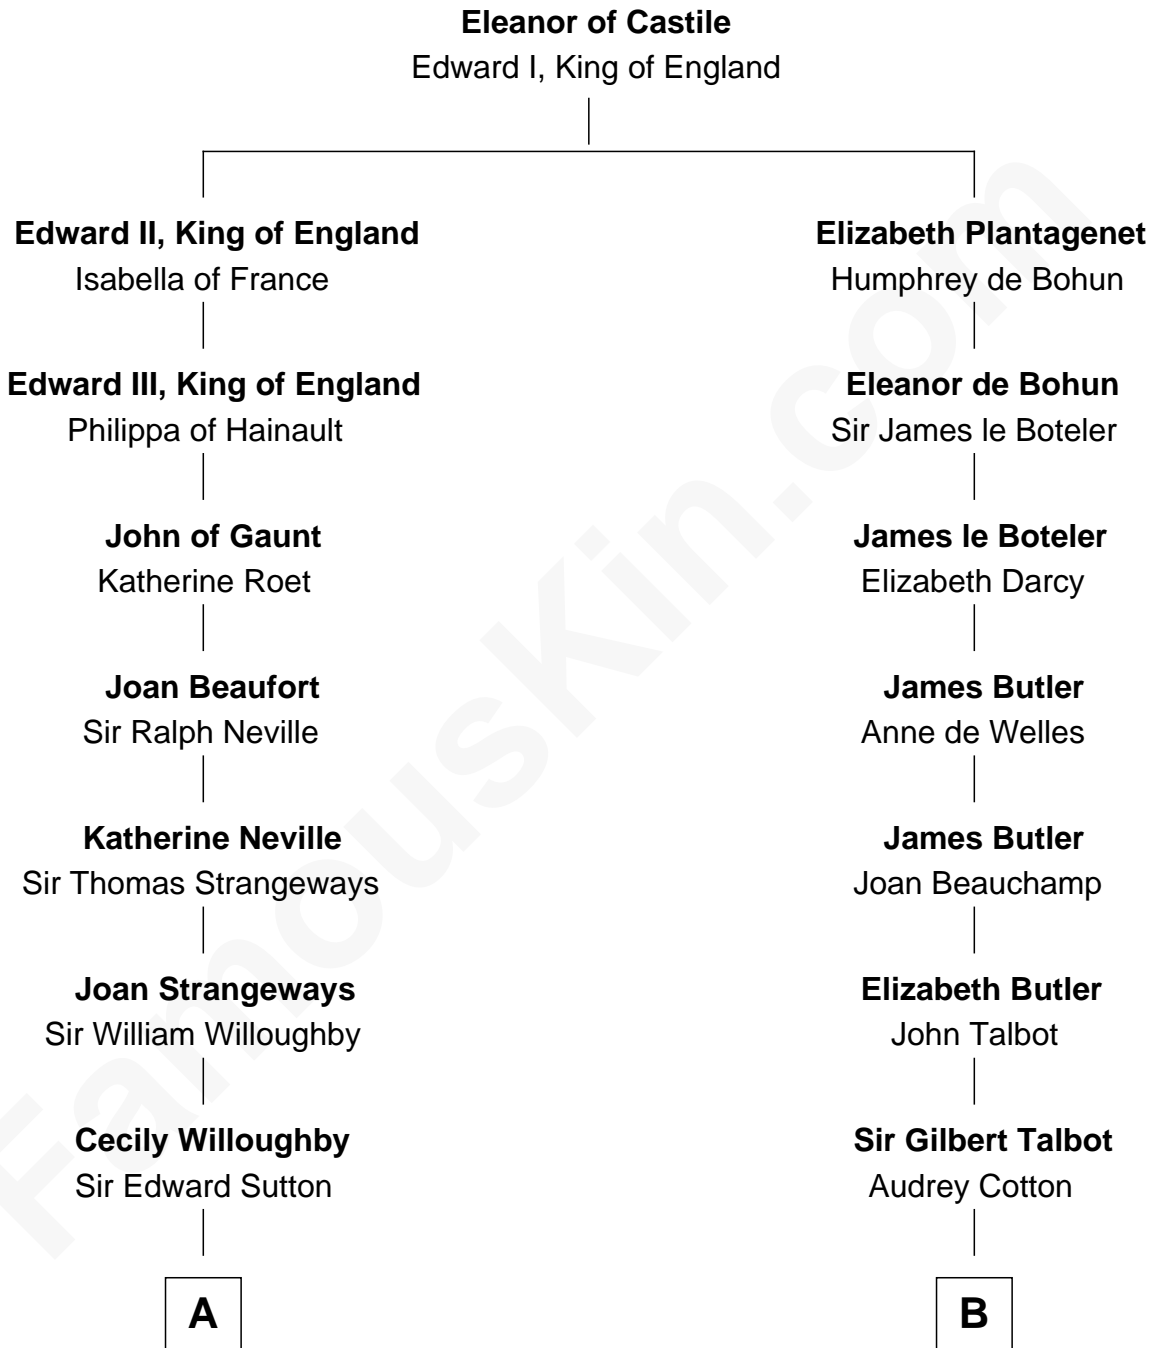

FamousKin.com

Relationship Chart of

Bathsheba (Ruggles) Spooner

First woman executed for murder in U.S. by non-British government

15th cousin 3 times removed of

Jay Gould

American Railroad "Robber Baron"

C

John Burr Gould

Mary More

Jay Gould

"Robber Baron"

FamousKin.com