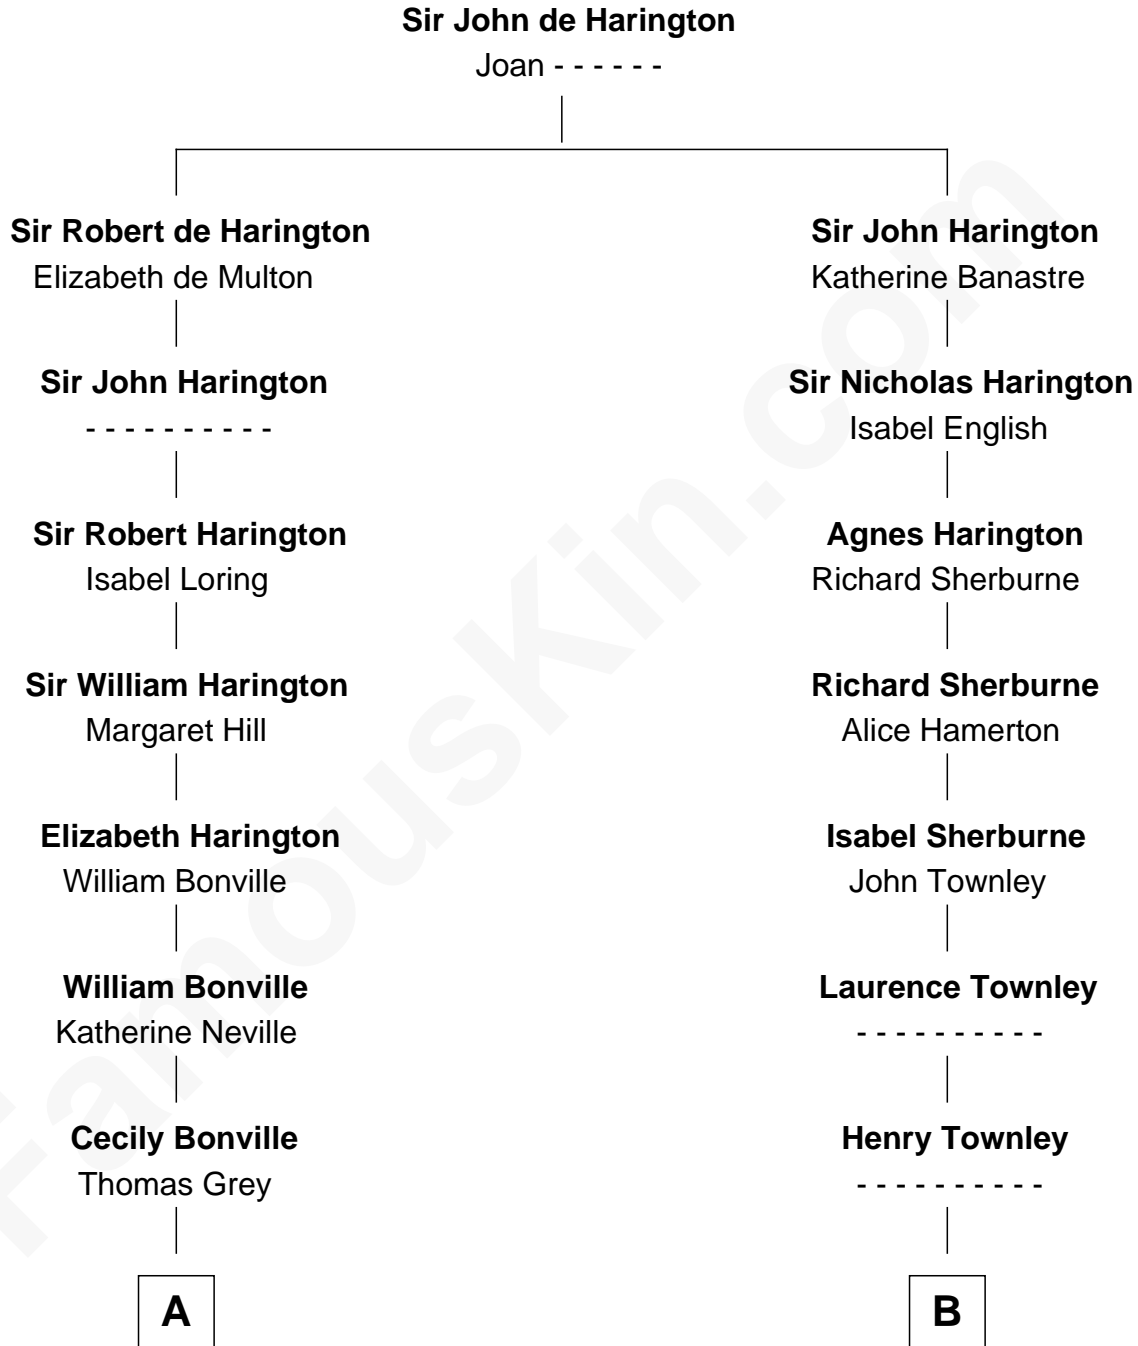

General George C. Marshall

Author of "The Marshall Plan"