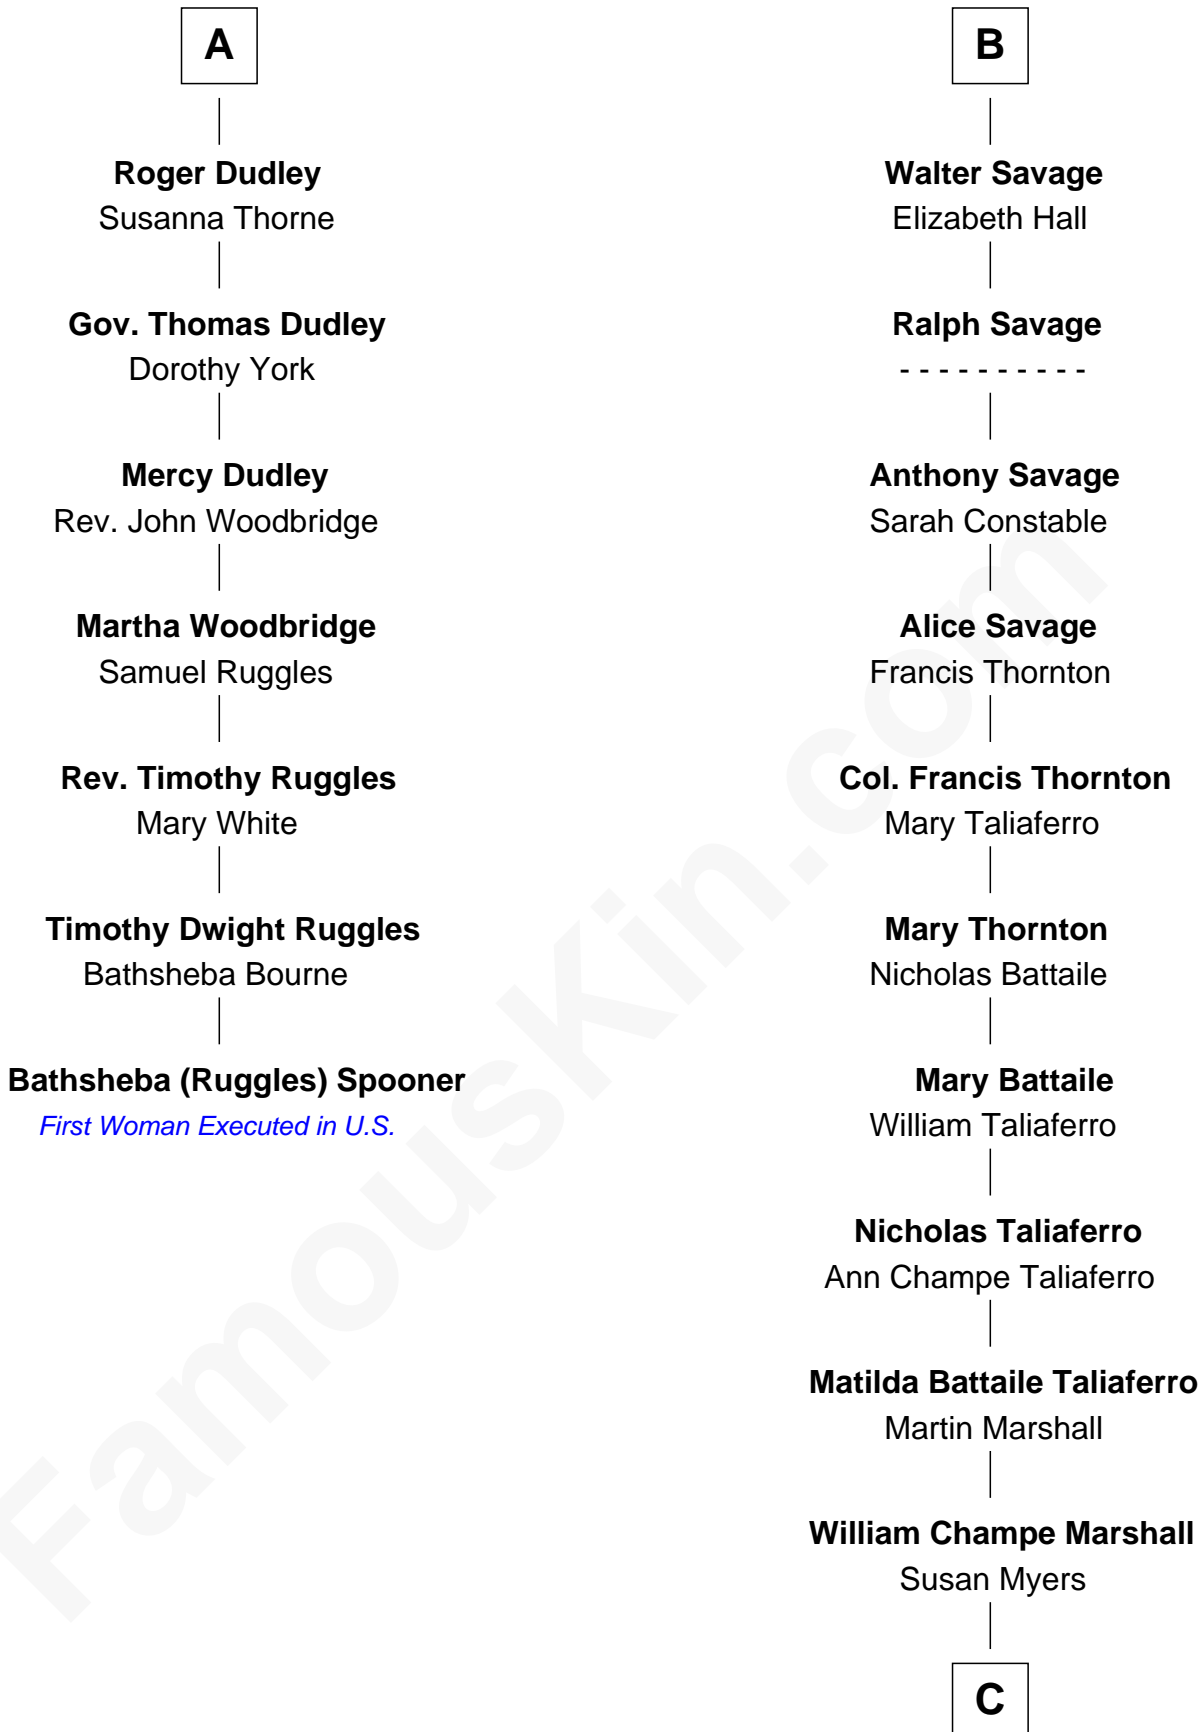

## Relationship Chart of Bathsheba (Ruggles) Spooner

*First woman executed for murder in U.S. by non-British government*

13th cousin 5 times removed of

## General George C. Marshall

*Author of "The Marshall Plan"*

C

George Catlett Marshall

Laura Emily Bradford

General George C. Marshall

*U.S. Army - World War II*

FamousKin.com