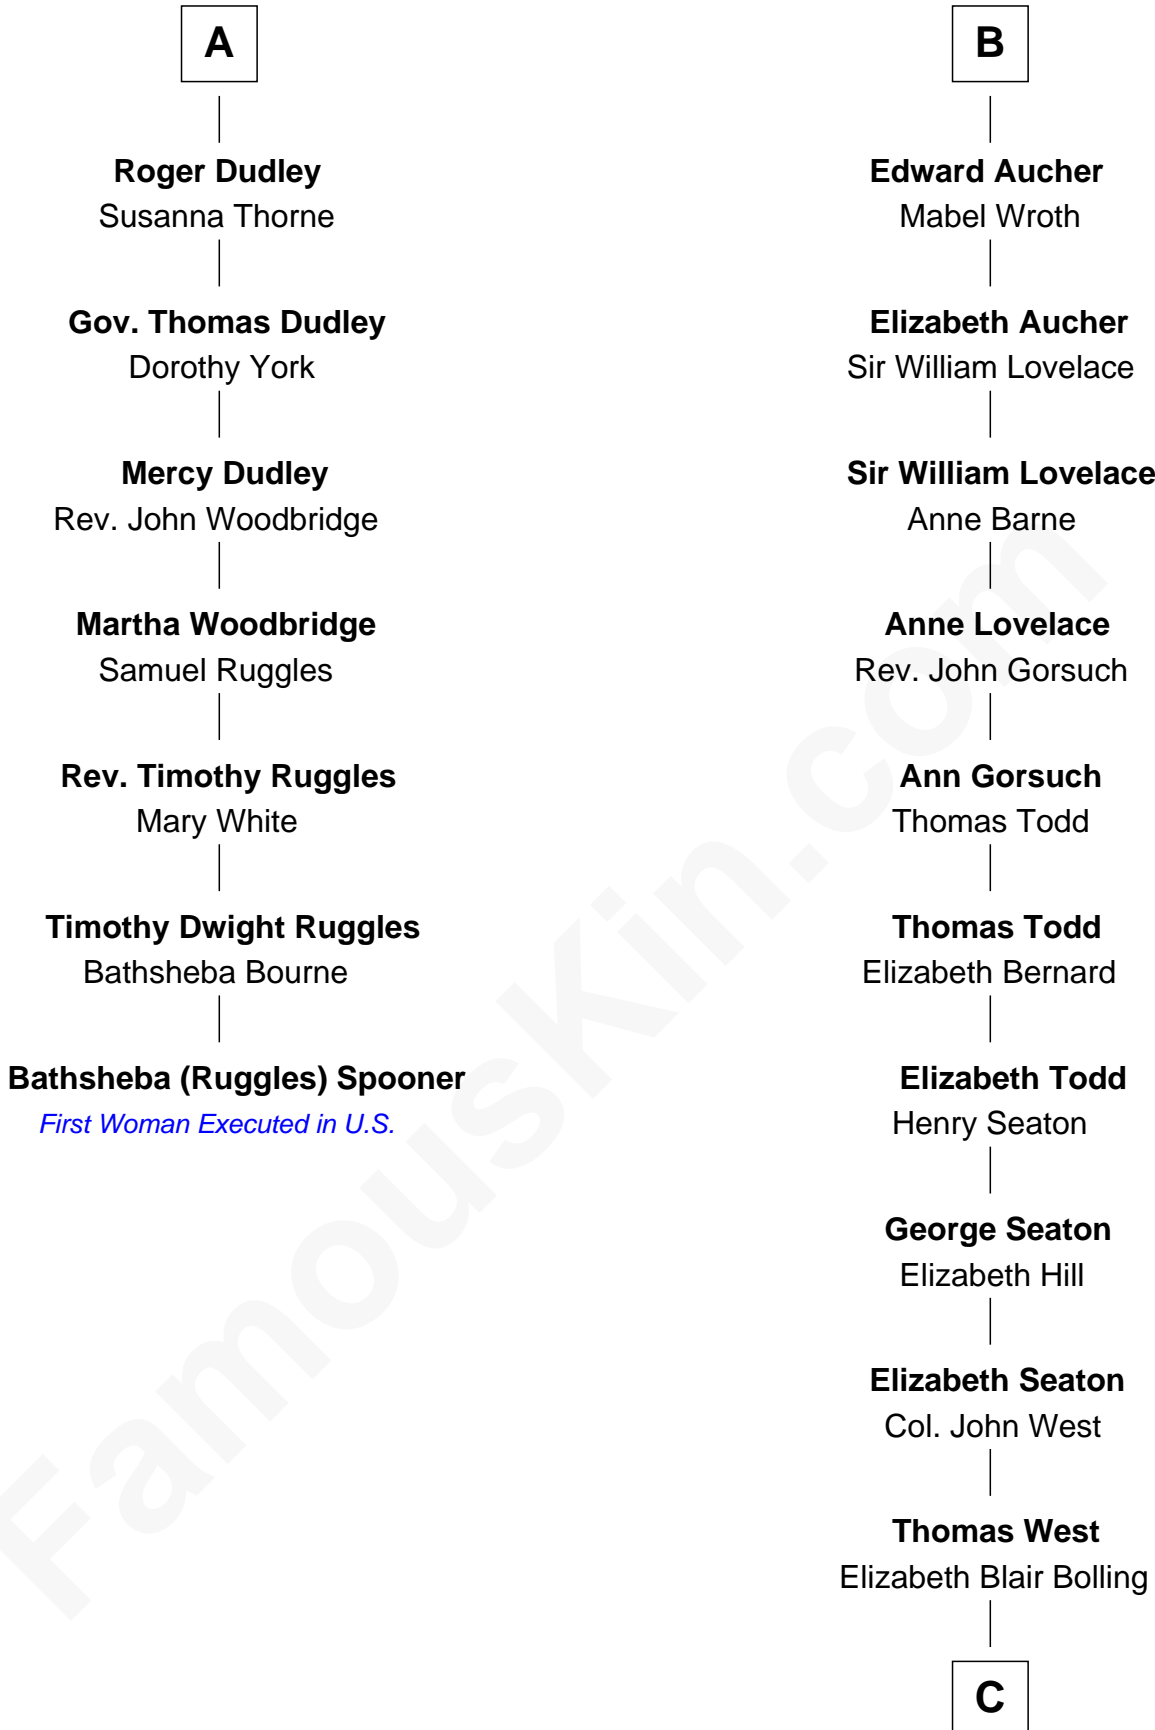

## Relationship Chart of

### Bathsheba (Ruggles) Spooner

*First woman executed for murder in U.S. by non-British government*

13th cousin 8 times removed of

**Harry F. Byrd**

*50th Governor of Virginia*

**C**

**Eliza Bolling West**  
Dr. Joel Walker Flood

**Col. Henry De La Warr Flood**  
Mary Elizabeth Trent

**Joel Walker Flood**  
Ella Faulkner

**Eleanor Bolling Flood**  
Richard Evelyn Byrd

**Harry F. Byrd**  
*50th Governor of Virginia*

FamousKin.com