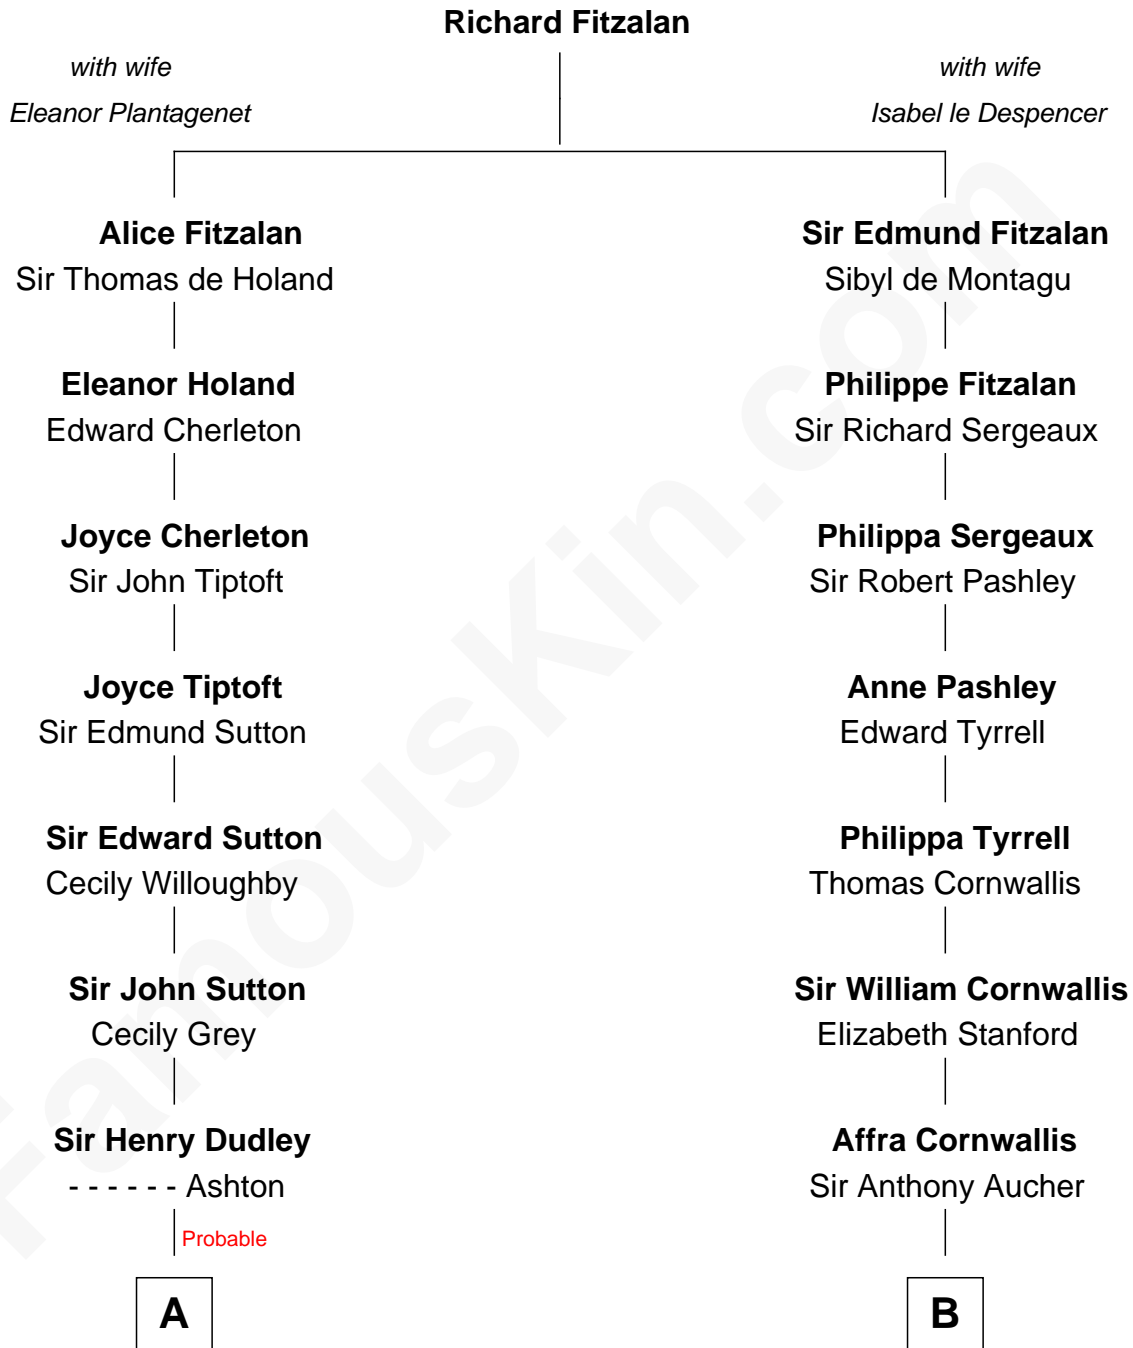

## Relationship Chart of

### Bathsheba (Ruggles) Spooner

*First woman executed for murder in U.S. by non-British government*

13th cousin 8 times removed of

**Harry F. Byrd**

*50th Governor of Virginia*

**C**

**Eliza Bolling West**  
Dr. Joel Walker Flood