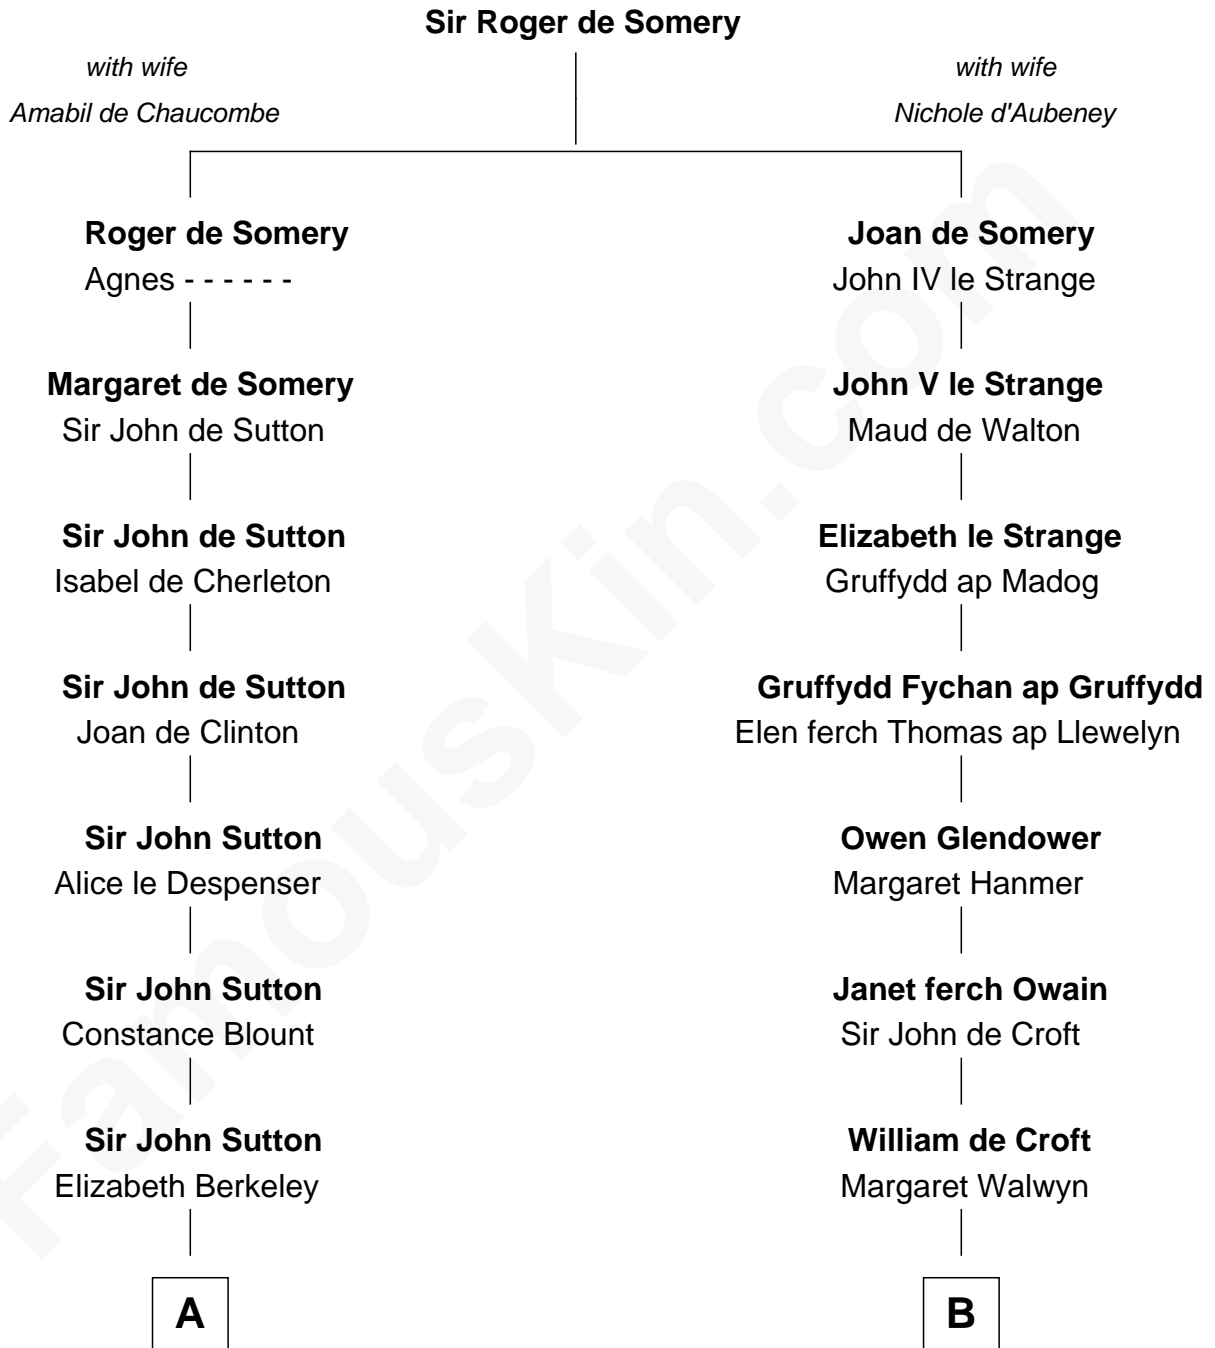

## Relationship Chart of

### Bathsheba (Ruggles) Spooner

*First woman executed for murder in U.S. by non-British government*

**17th cousin 2 times removed of**

**Lytton Strachey**

*Author and Co-Founder of Bloomsbury Group*

C

**Edward Strachey**