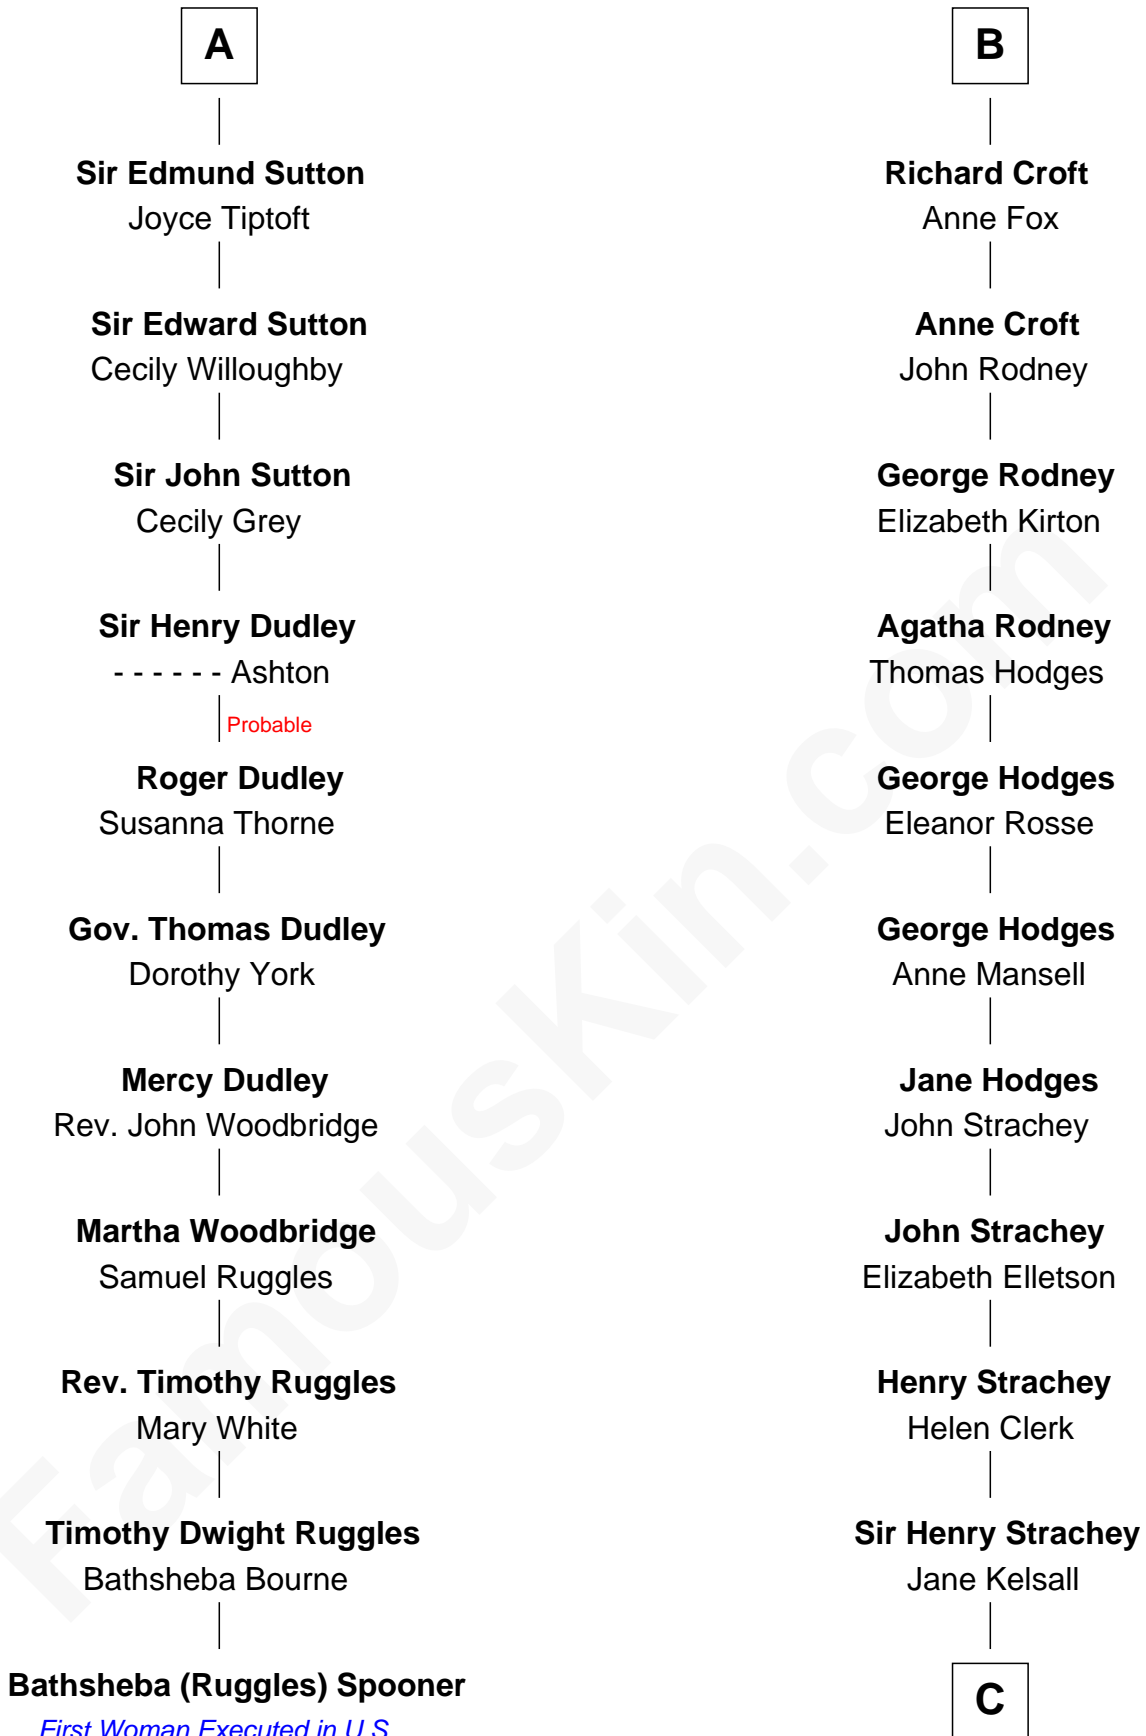

## Relationship Chart of

### Bathsheba (Ruggles) Spooner

*First woman executed for murder in U.S. by non-British government*

**17th cousin 2 times removed of**

**Lytton Strachey**

*Author and Co-Founder of Bloomsbury Group*

C

**Edward Strachey**

Julia Woodburn Kirkpatrick

**Sir Richard Strachey**

Jane Maria Grant

**Lytton Strachey**

*British Author*

FamousKin.com