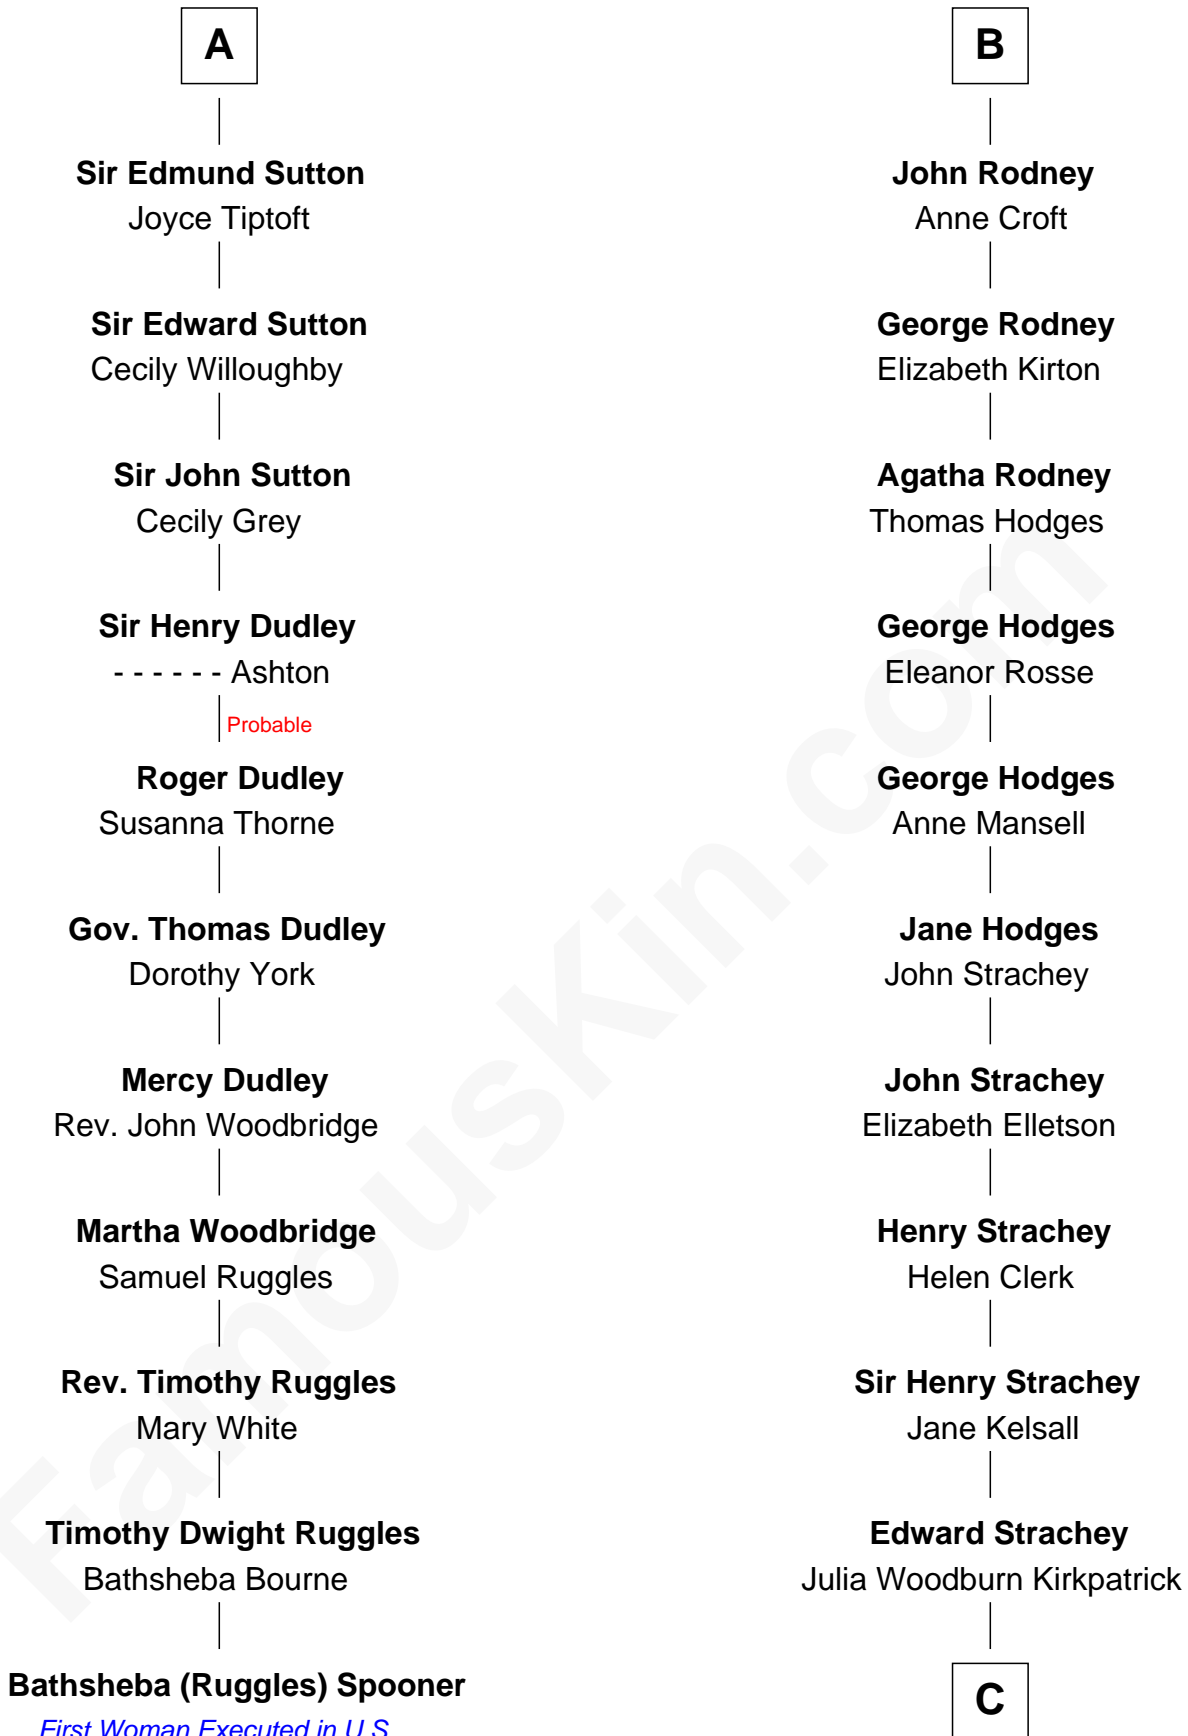

### Bathsheba (Ruggles) Spooner

*First woman executed for murder in U.S. by non-British government*

17th cousin 1 time removed of

**Lytton Strachey**

*Author and Co-Founder of Bloomsbury Group*

**Sir Hugh le Despencer**

**Eleanor le Despencer**

Sir Hugh de Courtenay

**Sir Hugh de Courtenay**

Agnes de St. John

**Sir Thomas de Courtenay**

Muriel de Moels

**Margaret Courtenay**

Thomas Peverell

**Katherine Peverell**

Sir Walter Hungerford

**Margaret Hungerford**

Sir Walter Rodney

**Thomas Rodney**

Isabel - - - - -

**B**

**C**