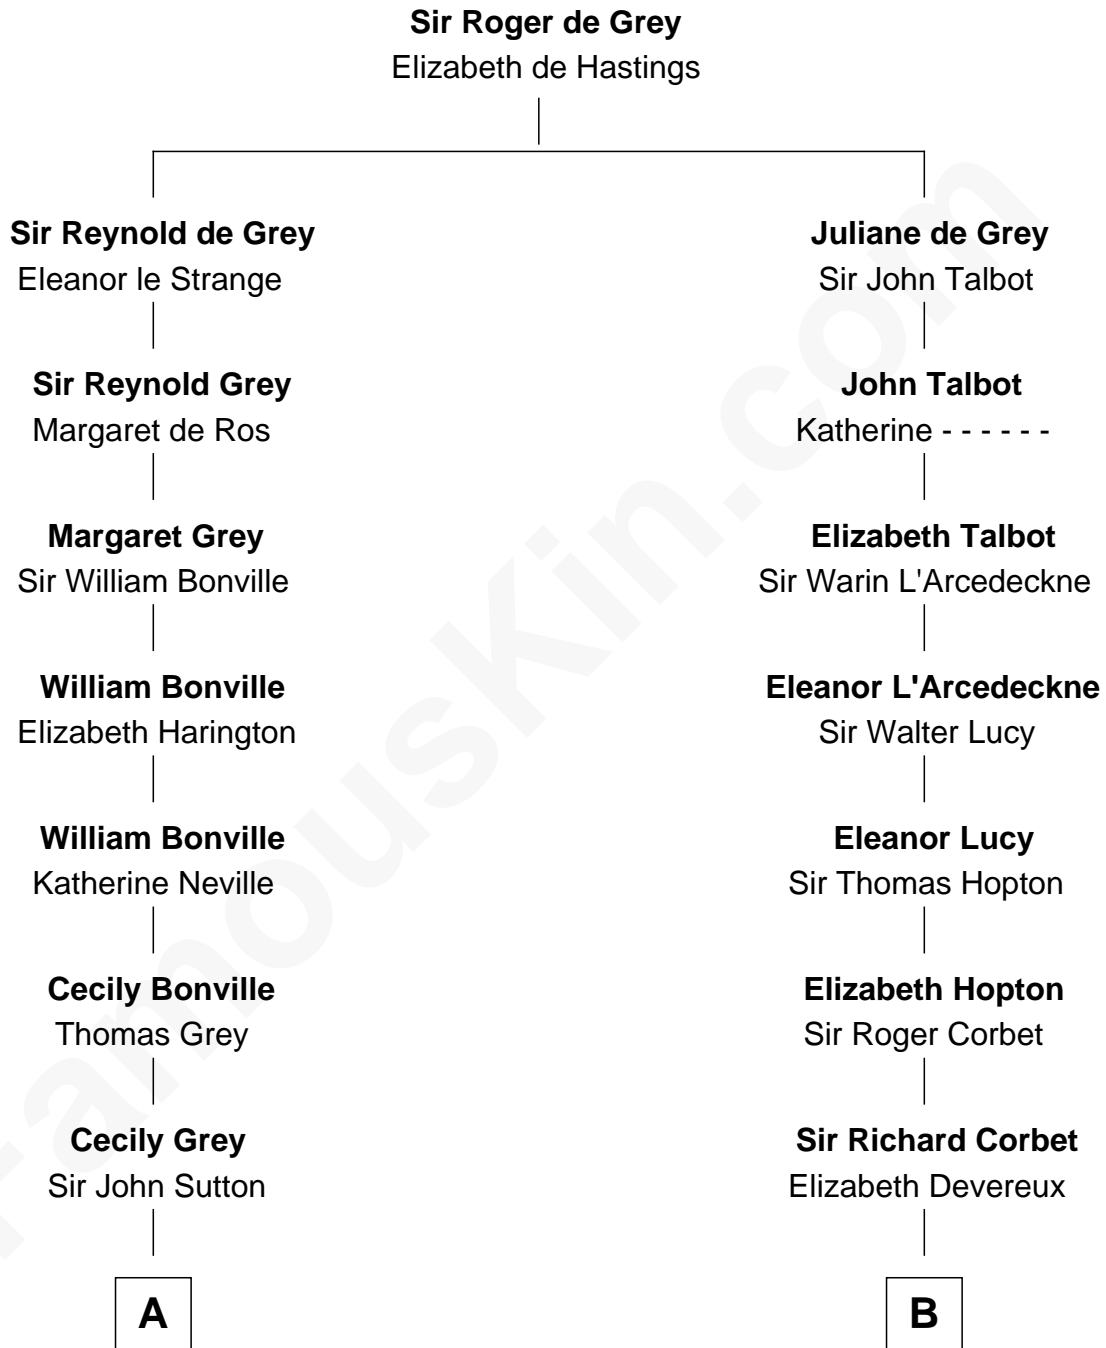

FamousKin.com

Relationship Chart of

Bathsheba (Ruggles) Spooner

First woman executed for murder in U.S. by non-British government

14th cousin 5 times removed of

Olivia De Havilland

Movie Actress

C

—
Margaret Letitia Molesworth
Charles Richard De Havilland

—
Walter Augustus De Havilland
Lillian Augusta Ruse

—
Olivia De Havilland
Movie Actress

FamousKin.com