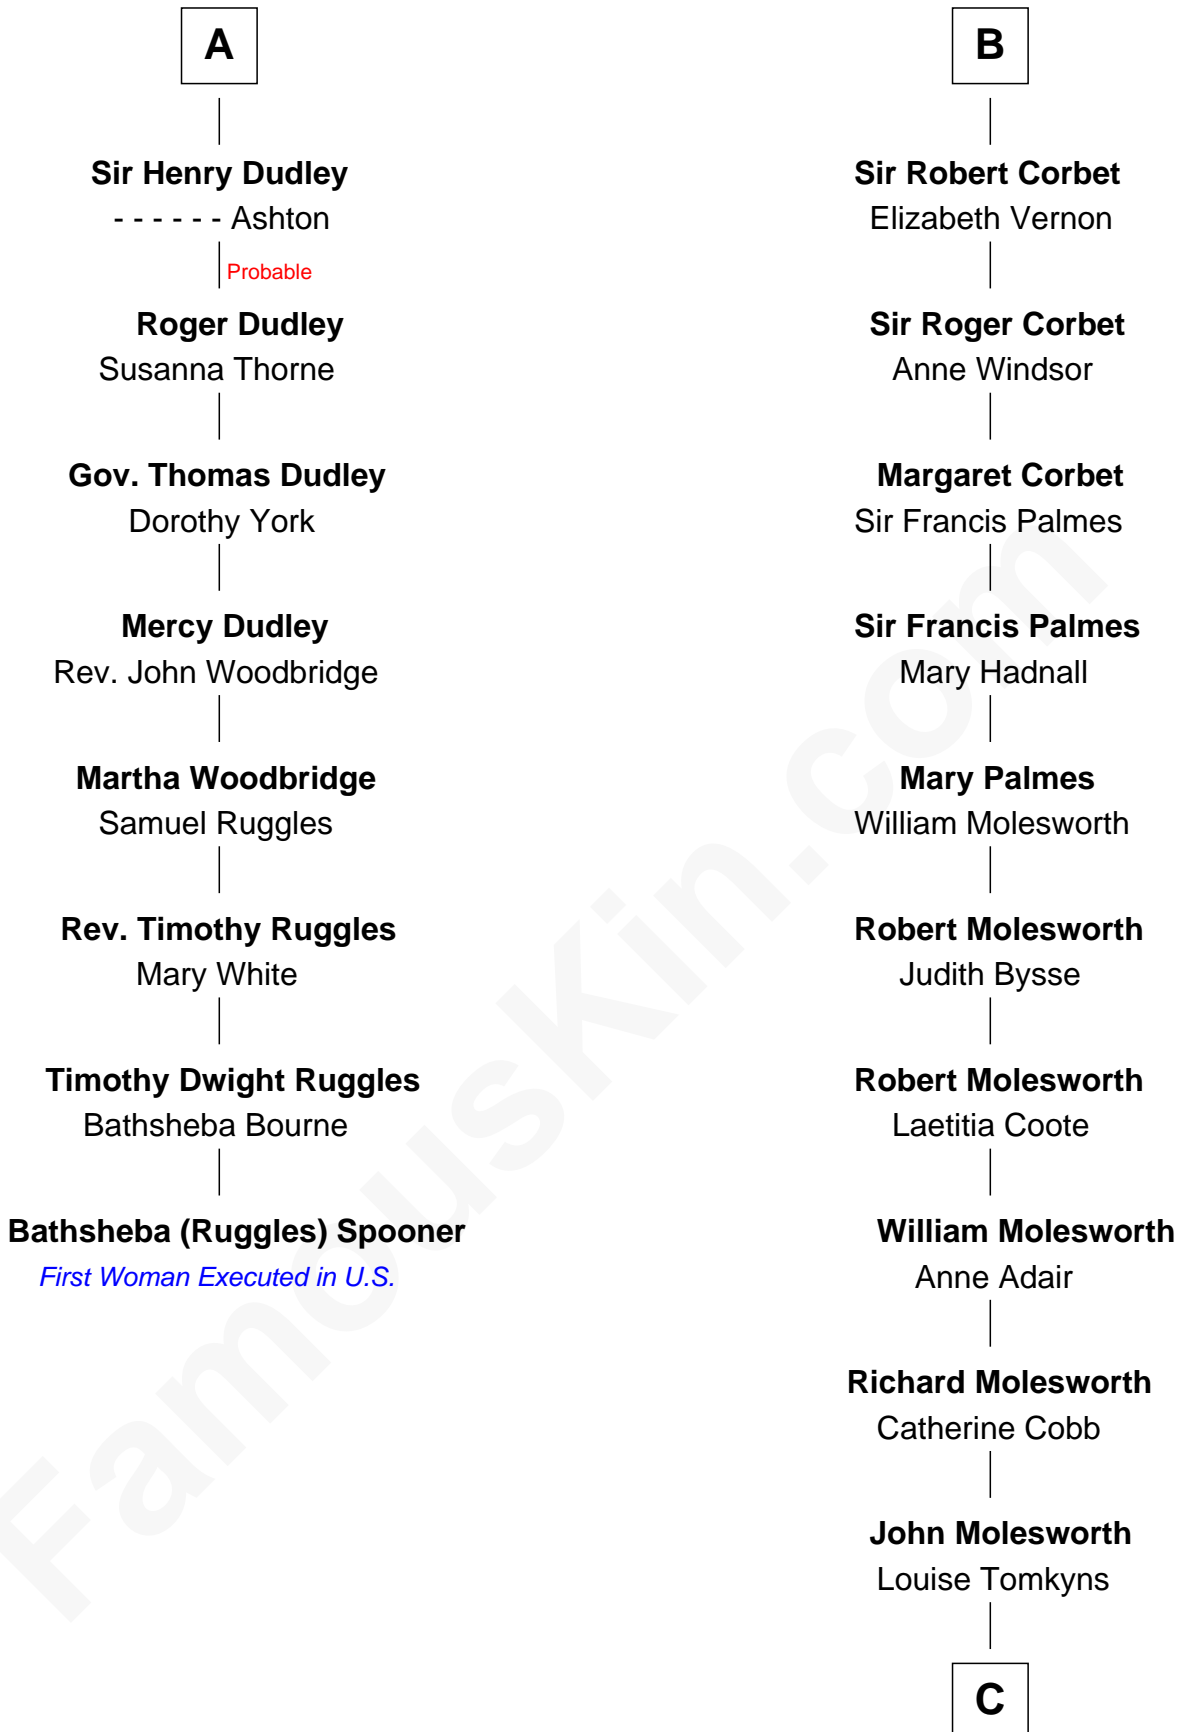

FamousKin.com

Relationship Chart of

Bathsheba (Ruggles) Spooner

First woman executed for murder in U.S. by non-British government

14th cousin 5 times removed of

Olivia De Havilland

Movie Actress

C

—
Margaret Letitia Molesworth
Charles Richard De Havilland

—
Walter Augustus De Havilland
Lillian Augusta Ruse

—
Olivia De Havilland
Movie Actress

FamousKin.com