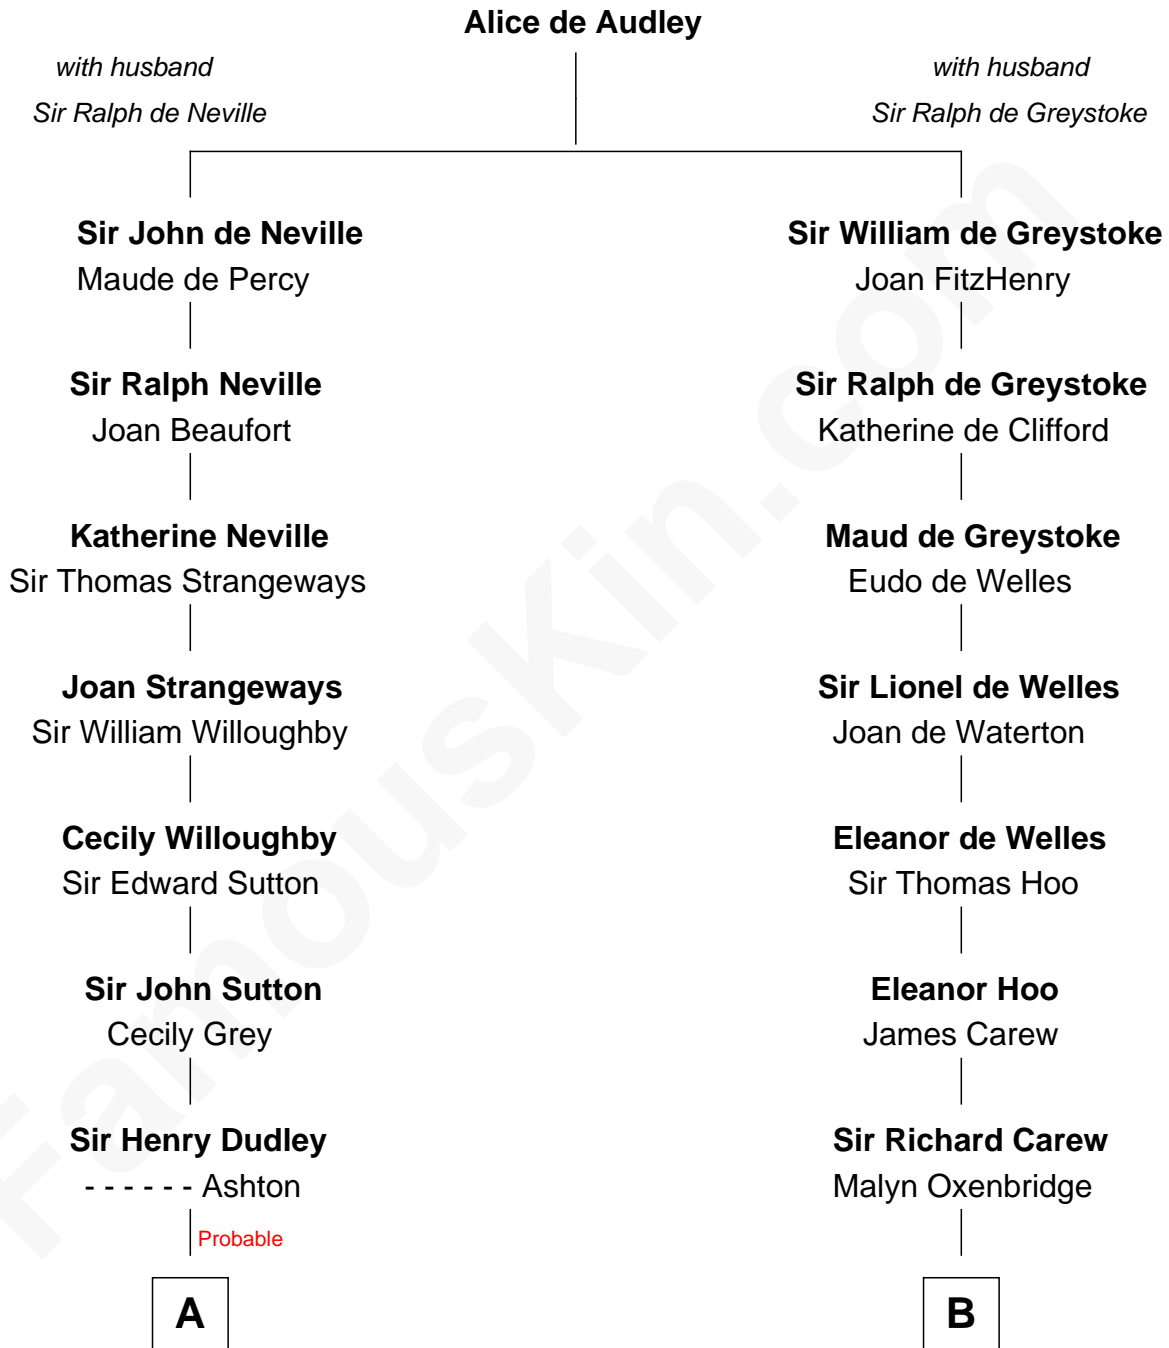

## Relationship Chart of

### Bathsheba (Ruggles) Spooner

*First woman executed for murder in U.S. by non-British government*

13th cousin 5 times removed of

**Olivia De Havilland**

*Movie Actress*

C

Walter Augustus De Havilland

Lillian Augusta Ruse