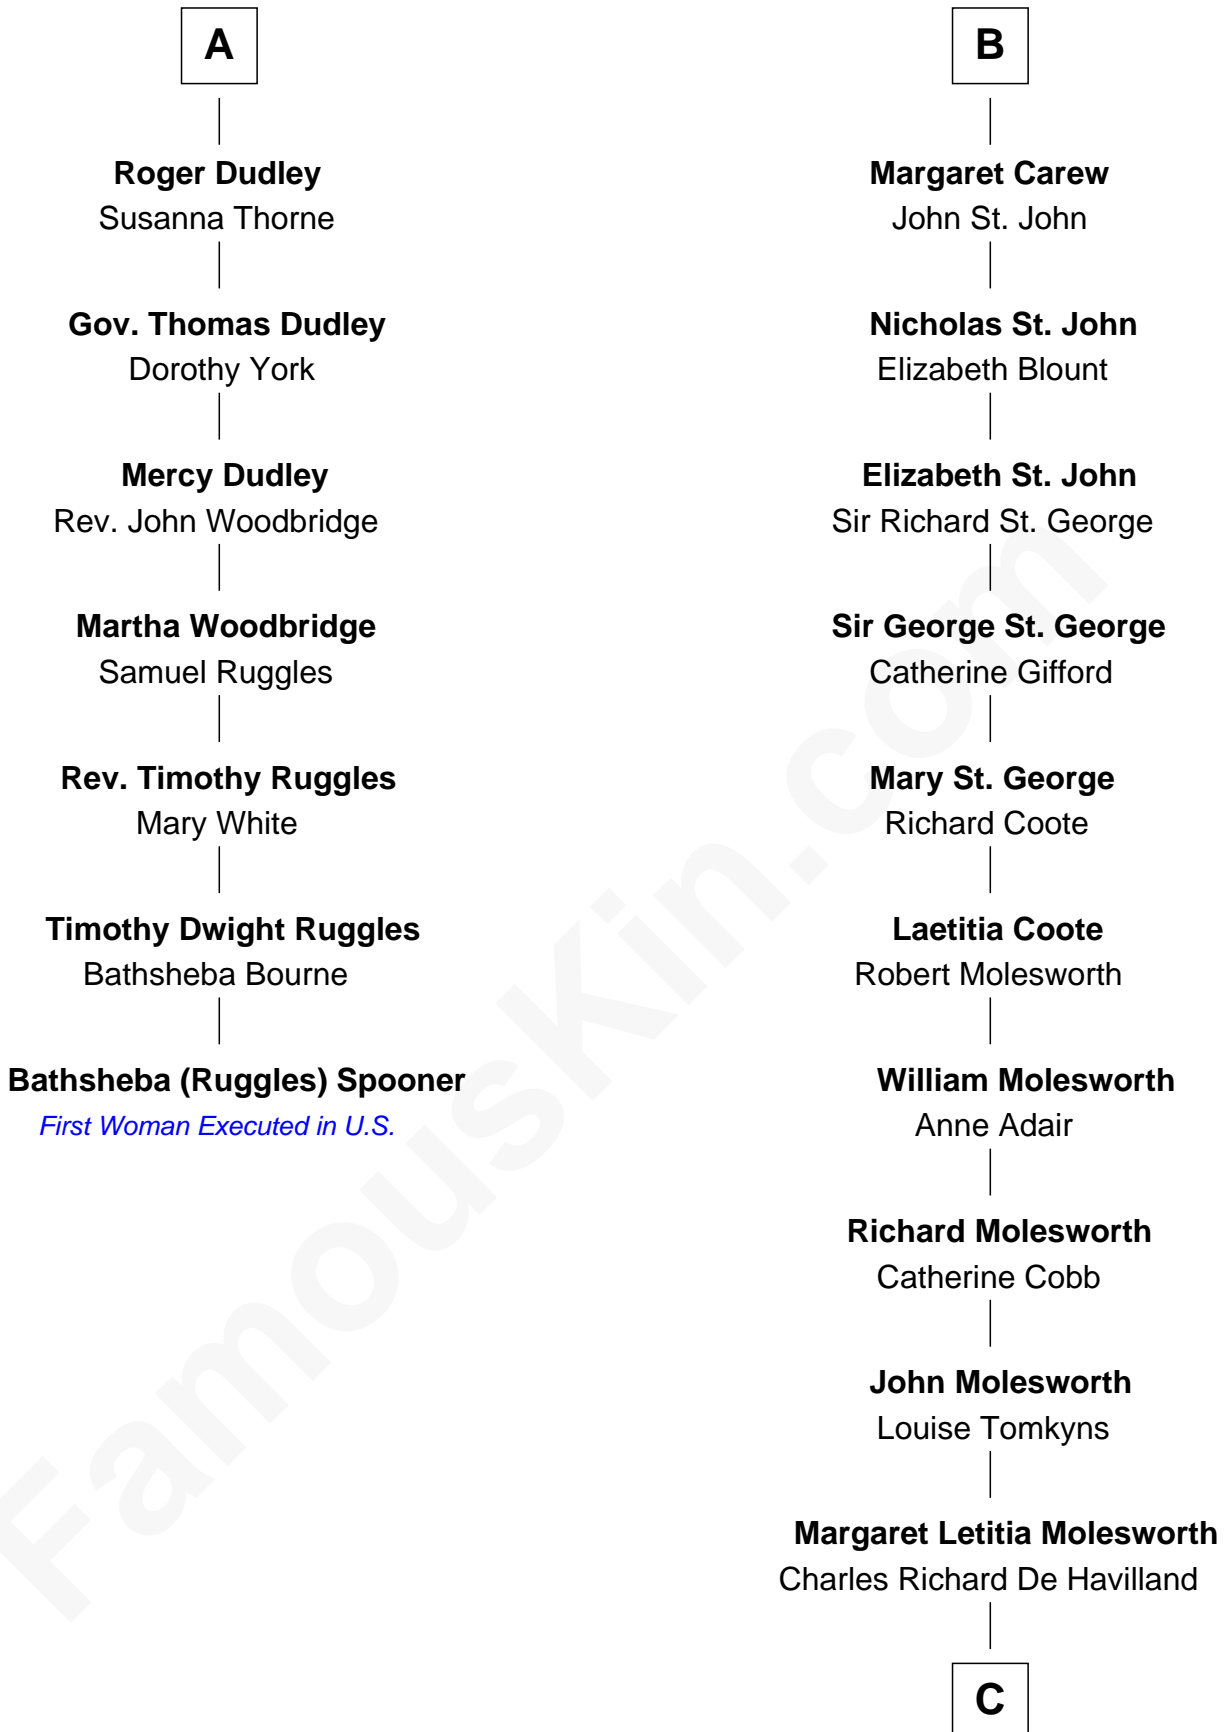

## Relationship Chart of

### Bathsheba (Ruggles) Spooner

*First woman executed for murder in U.S. by non-British government*

13th cousin 5 times removed of

**Olivia De Havilland**

*Movie Actress*

C

Walter Augustus De Havilland

Lillian Augusta Ruse