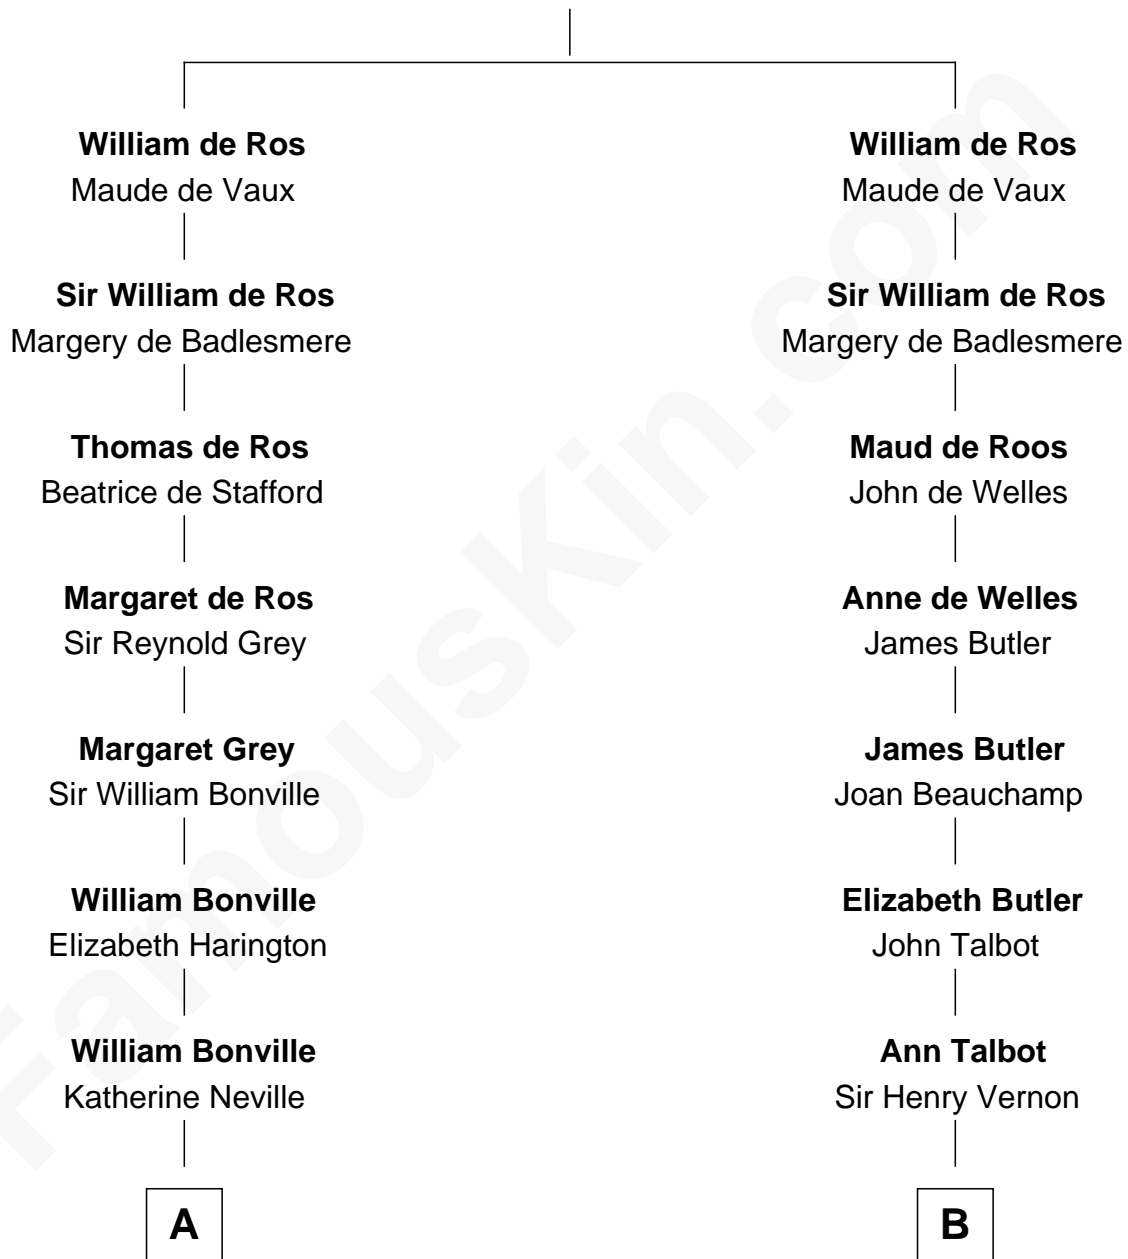

FamousKin.com
Relationship Chart of
Bathsheba (Ruggles) Spooner

First woman executed for murder in U.S. by non-British government

16th cousin 3 times removed of

Olivia De Havilland
Movie Actress

Sir Robert de Ros
 Isabel de Aubeney

C

Margaret Letitia Molesworth
Charles Richard De Havilland

Walter Augustus De Havilland
Lillian Augusta Ruse

Olivia De Havilland
Movie Actress

FamousKin.com