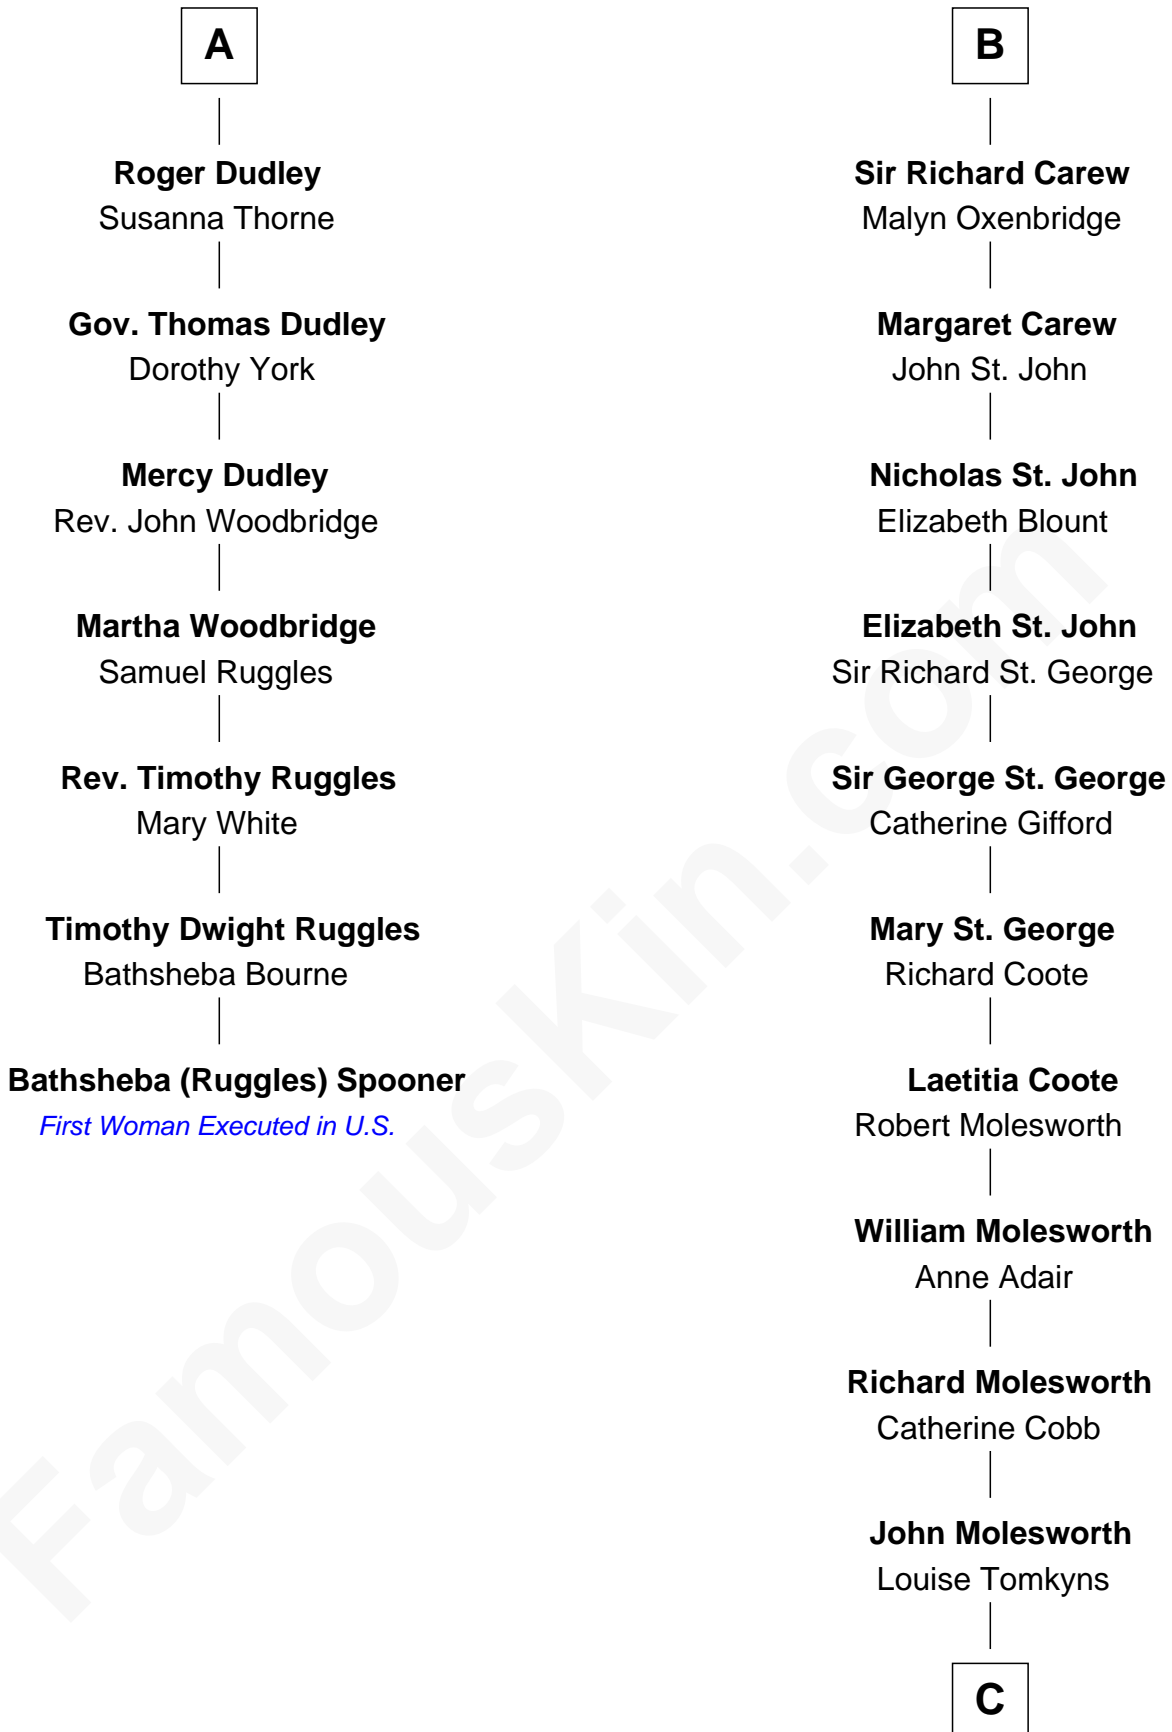

FamousKin.com

Relationship Chart of

Bathsheba (Ruggles) Spooner

First woman executed for murder in U.S. by non-British government

13th cousin 6 times removed of

Olivia De Havilland

Movie Actress

Sir Maurice de Berkeley

Eve la Zouche

Thomas de Berkeley
Katherine de Clyvedon

Sir John Berkeley
Elizabeth Betteshorne

Elizabeth Berkeley
Sir John Sutton

Sir Edmund Sutton
Joyce Tiptoft

Sir Edward Sutton
Cecily Willoughby

Sir John Sutton
Cecily Grey

Sir Henry Dudley
----- Ashton

Probable

A

Isabel de Berkeley
Sir Robert de Clifford

Sir Roger de Clifford
Maud de Beauchamp

Katherine de Clifford
Sir Ralph de Greystoke

Maud de Greystoke
Eudo de Welles

Sir Lionel de Welles
Joan de Waterton

Eleanor de Welles
Sir Thomas Hoo

Eleanor Hoo
James Carew

B

C

—
Margaret Letitia Molesworth
Charles Richard De Havilland

—
Walter Augustus De Havilland
Lillian Augusta Ruse

—
Olivia De Havilland
Movie Actress