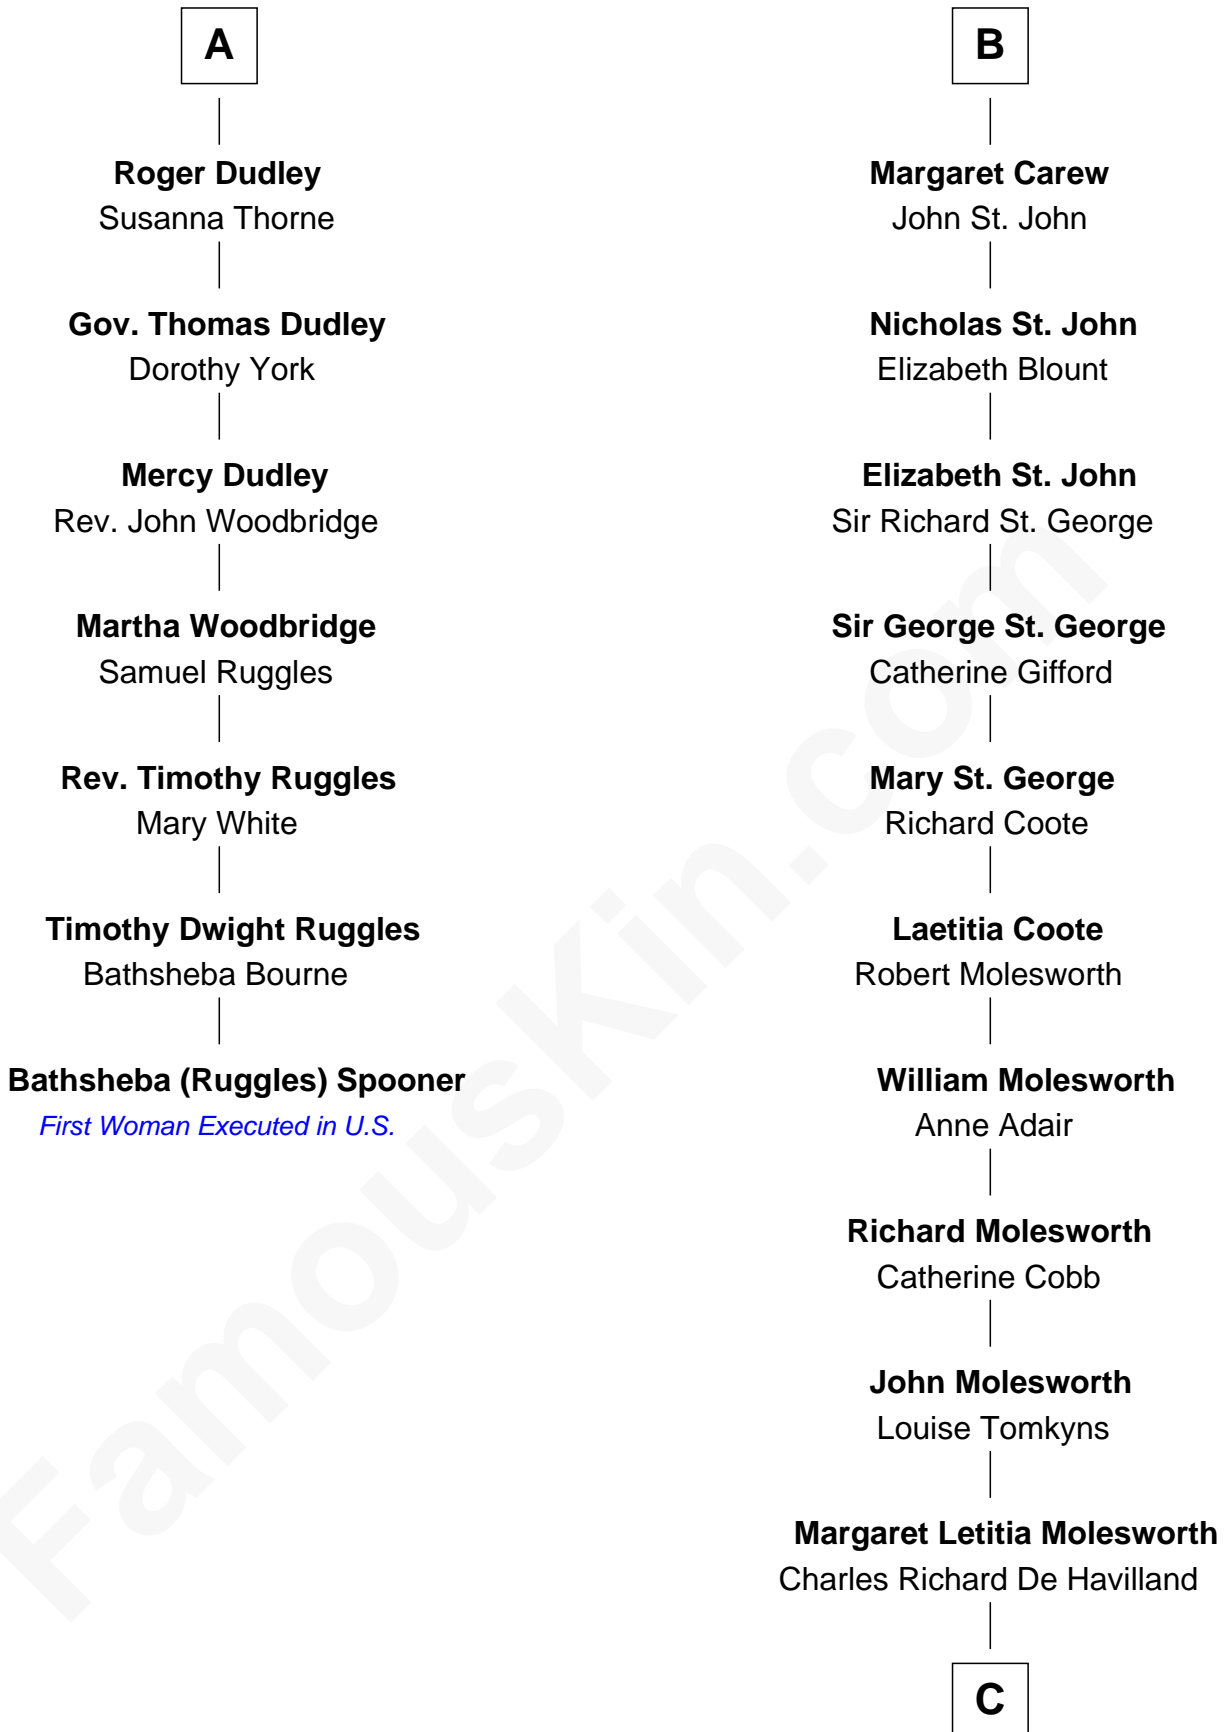

FamousKin.com

Relationship Chart of

Bathsheba (Ruggles) Spooner

First woman executed for murder in U.S. by non-British government

13th cousin 5 times removed of

Joan Fontaine

Movie Actress

C

Walter Augustus De Havilland

Lillian Augusta Ruse

Joan Fontaine

Movie Actress

FamousKin.com