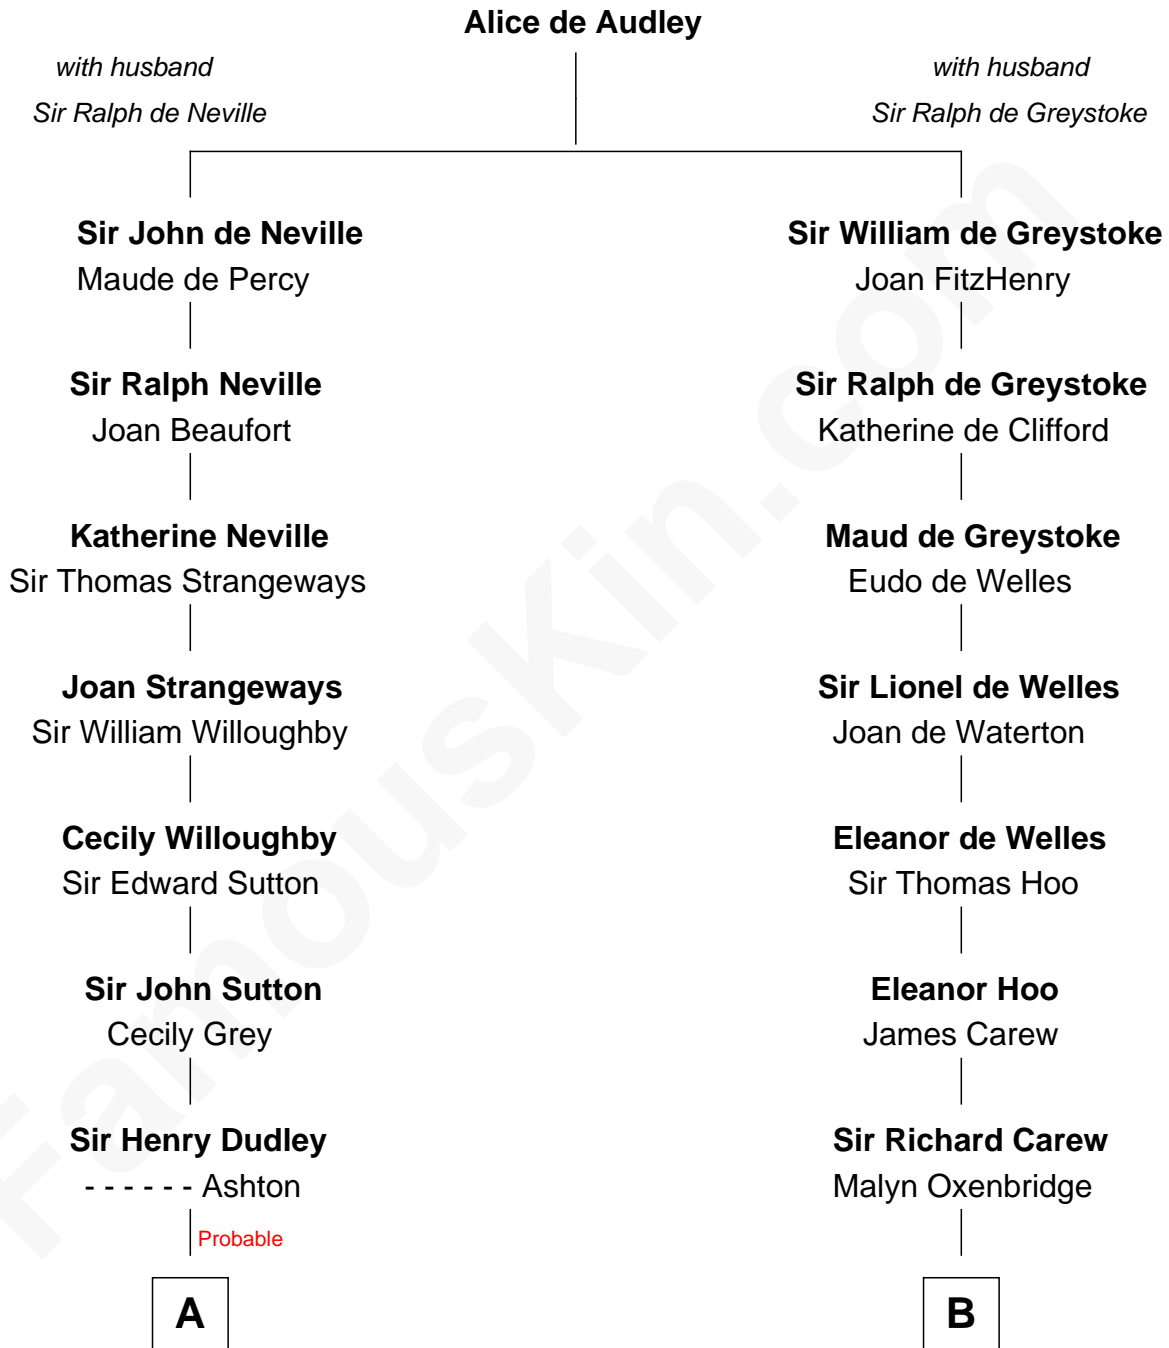

FamousKin.com

Relationship Chart of

Bathsheba (Ruggles) Spooner

First woman executed for murder in U.S. by non-British government

13th cousin 5 times removed of

Joan Fontaine

Movie Actress

C

Walter Augustus De Havilland

Lillian Augusta Ruse

Joan Fontaine

Movie Actress

FamousKin.com