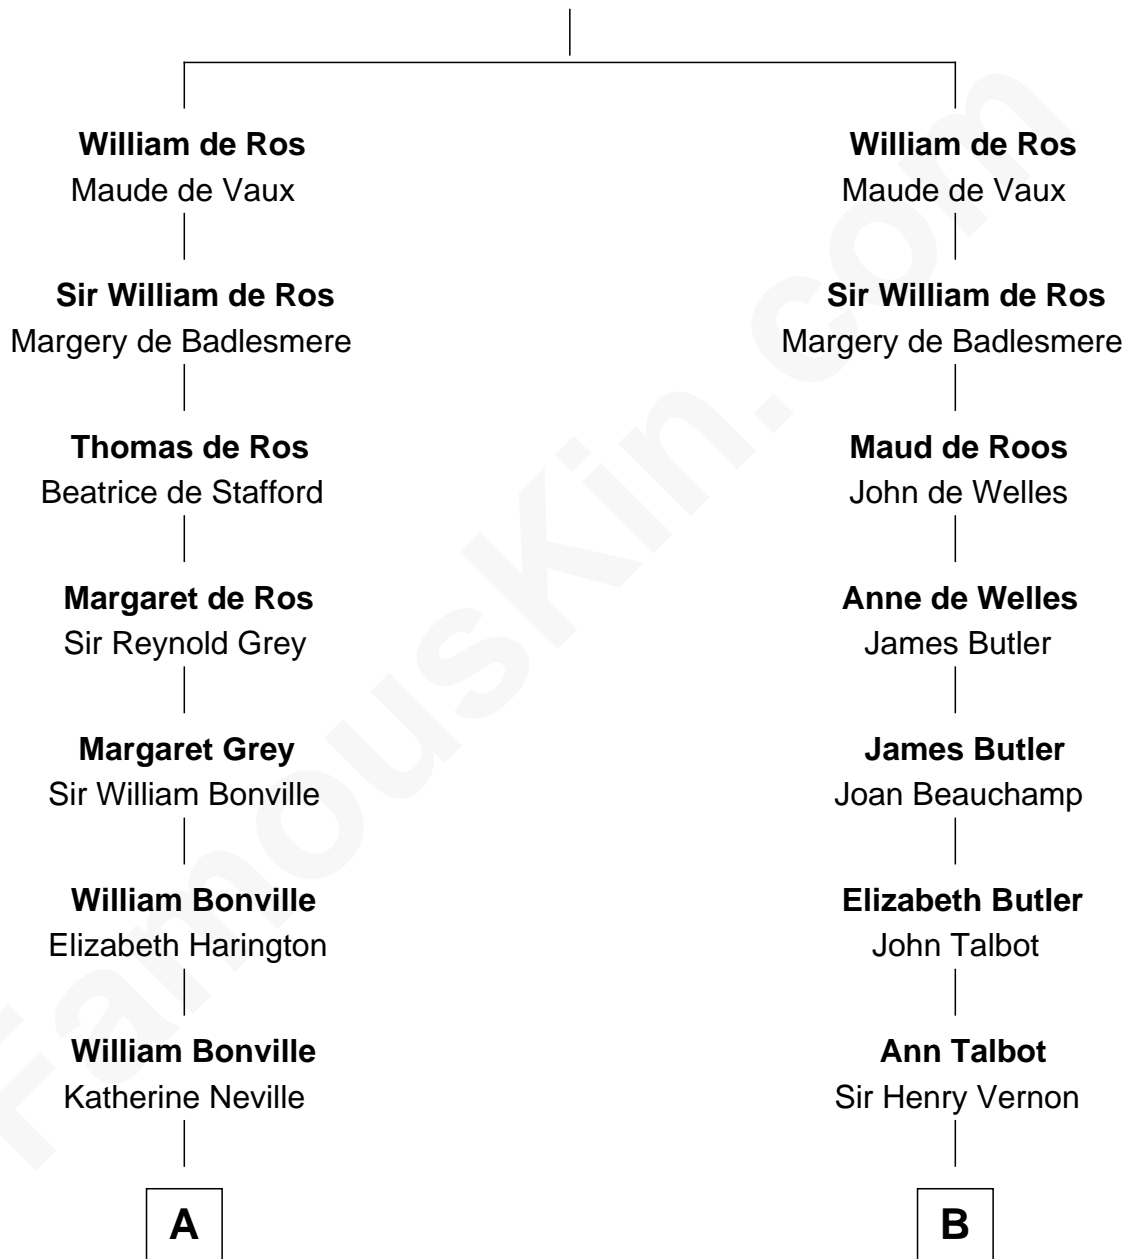

FamousKin.com

Relationship Chart of

Bathsheba (Ruggles) Spooner

First woman executed for murder in U.S. by non-British government

16th cousin 3 times removed of

Joan Fontaine

Movie Actress

Sir Robert de Ros

Isabel de Aubeney

C

Margaret Letitia Molesworth
Charles Richard De Havilland

Walter Augustus De Havilland
Lillian Augusta Ruse

Joan Fontaine
Movie Actress

FamousKin.com