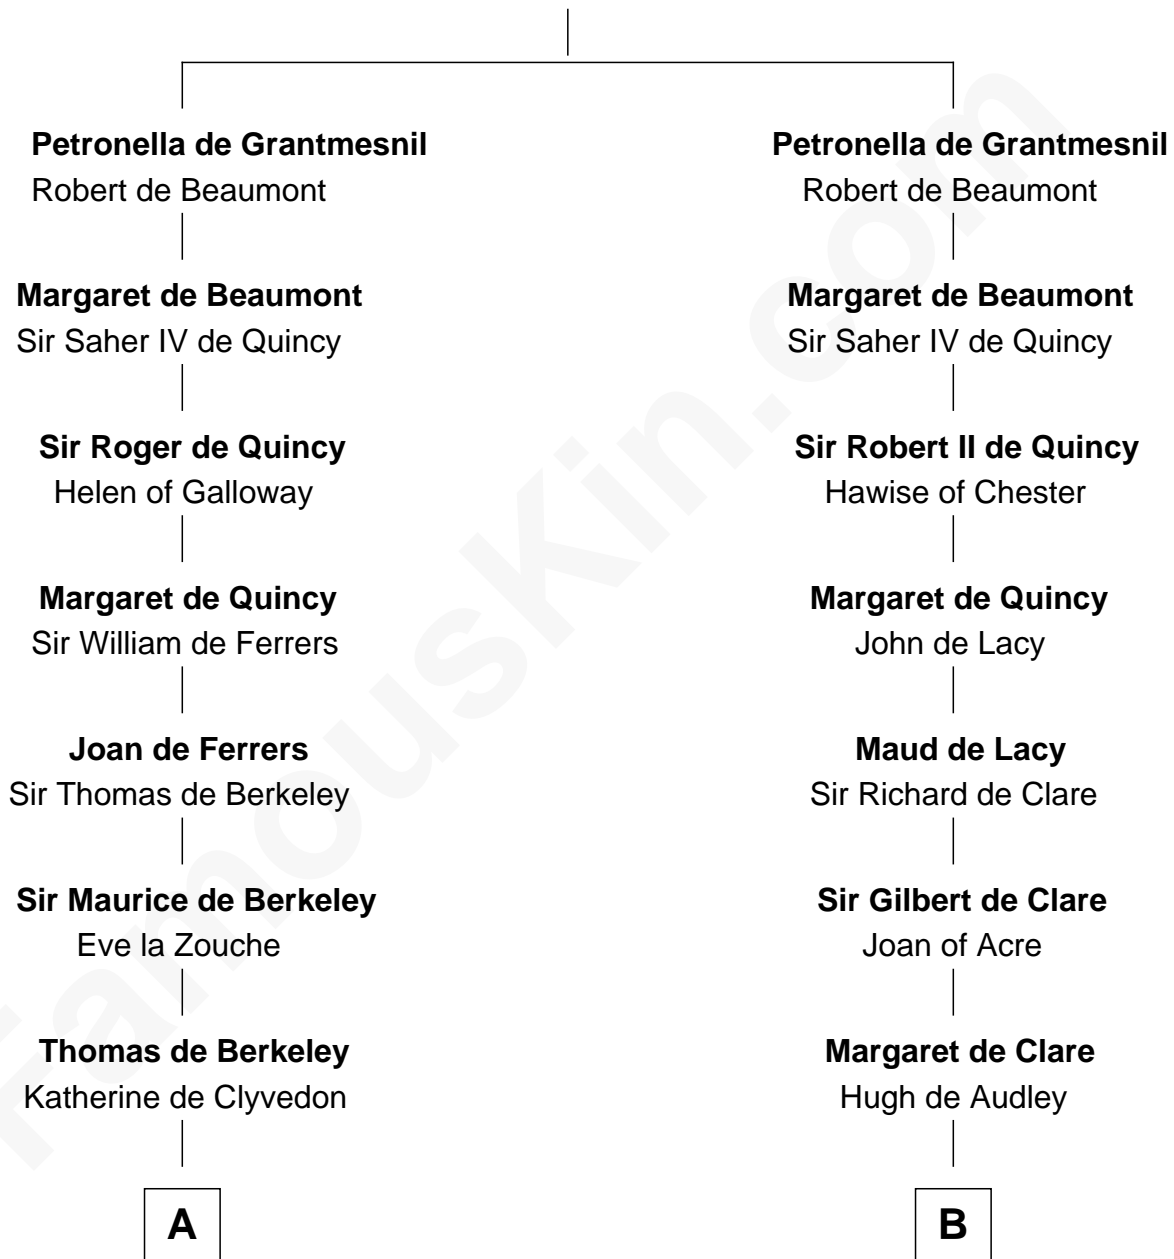

FamousKin.com

Relationship Chart of Bathsheba (Ruggles) Spooner

First woman executed for murder in U.S. by non-British government

19th cousin of

Jonathan Swift

Author of Gulliver's Travels

Hugh de Grantmesnil

C

Rev. Timothy Ruggles

Mary White

Timothy Dwight Ruggles

Bathsheba Bourne

Bathsheba (Ruggles) Spooner

First Woman Executed in U.S.

D